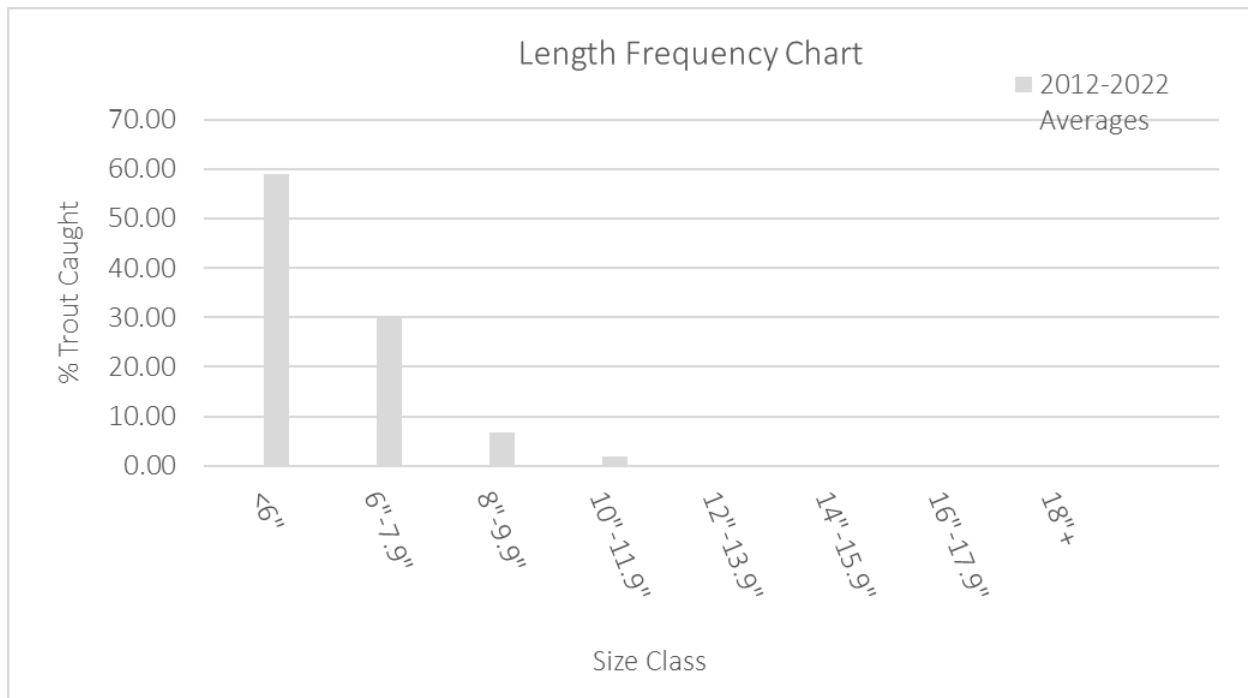

## Lassen Creek Angler Survey Box Report

Table 1. Summary of ASB data from 2023.

Year	Number of Forms	Fish caught per hour	Species composition-Goose Lake Redband Trout
2023 <sup>1</sup>	n/a	n/a	n/a
2012-2022 averages	10	2.82	100.0%

Figure 1. Histogram showing distribution of size classes captured from 2012-2022.

Table 2. Results of the angler satisfaction survey (averages): -2 (least satisfied) to +2 (most satisfied).

Year	Overall angling experience	Size of fish	Number of fish
2023 <sup>1</sup>	n/a	n/a	n/a
2012-2022 averages	1.25	0.40	1.02