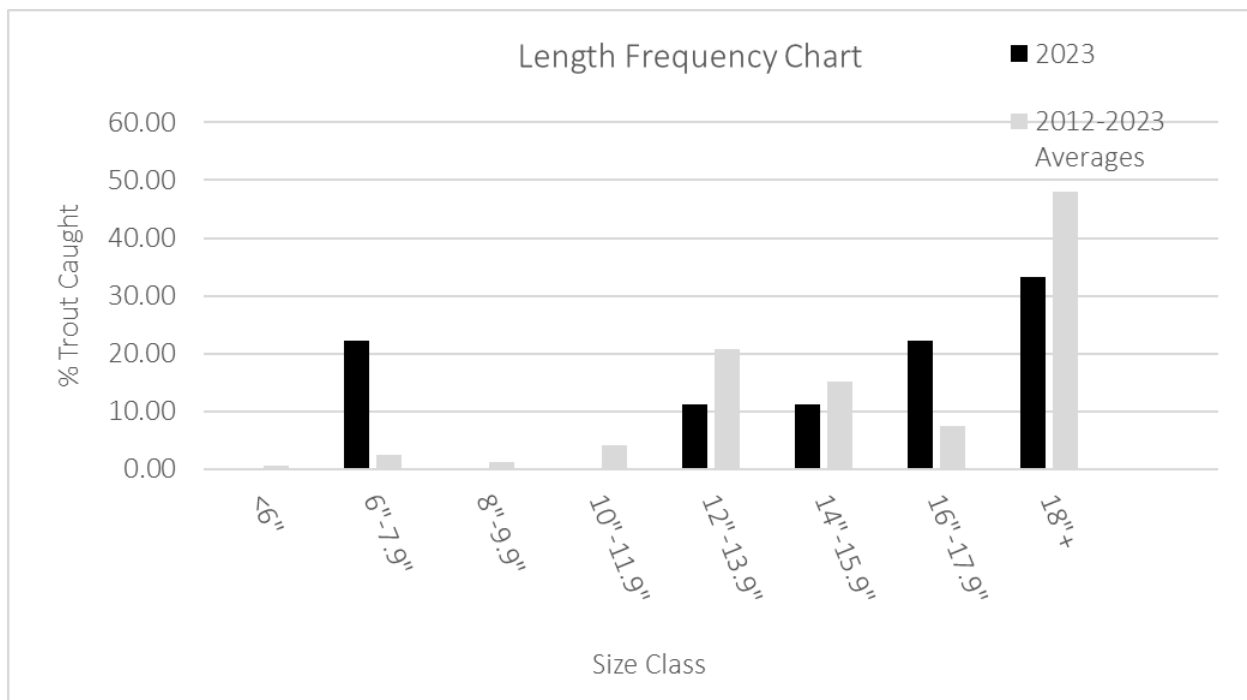

Stone Lagoon Angler Survey Box Report

Table 1. Summary of ASB data from 2023.

Year	Number of Forms	Fish caught per hour	Species composition- Rainbow Trout/steelhead	Species composition- Coastal Cutthroat Trout
2023	11	0.28	77.8%	22.2%
2012-2023 averages	14	0.62	71.9%	28.1%

Figure 1. Histogram showing distribution of size classes captured from 2012-2023.

Table 2. Results of the angler satisfaction survey (averages): -2 (least satisfied) to +2 (most satisfied).

Year	Overall angling experience	Size of fish	Number of fish
2023	0.82	0.50	0.30
2012-2023 averages	0.99	1.02	0.67