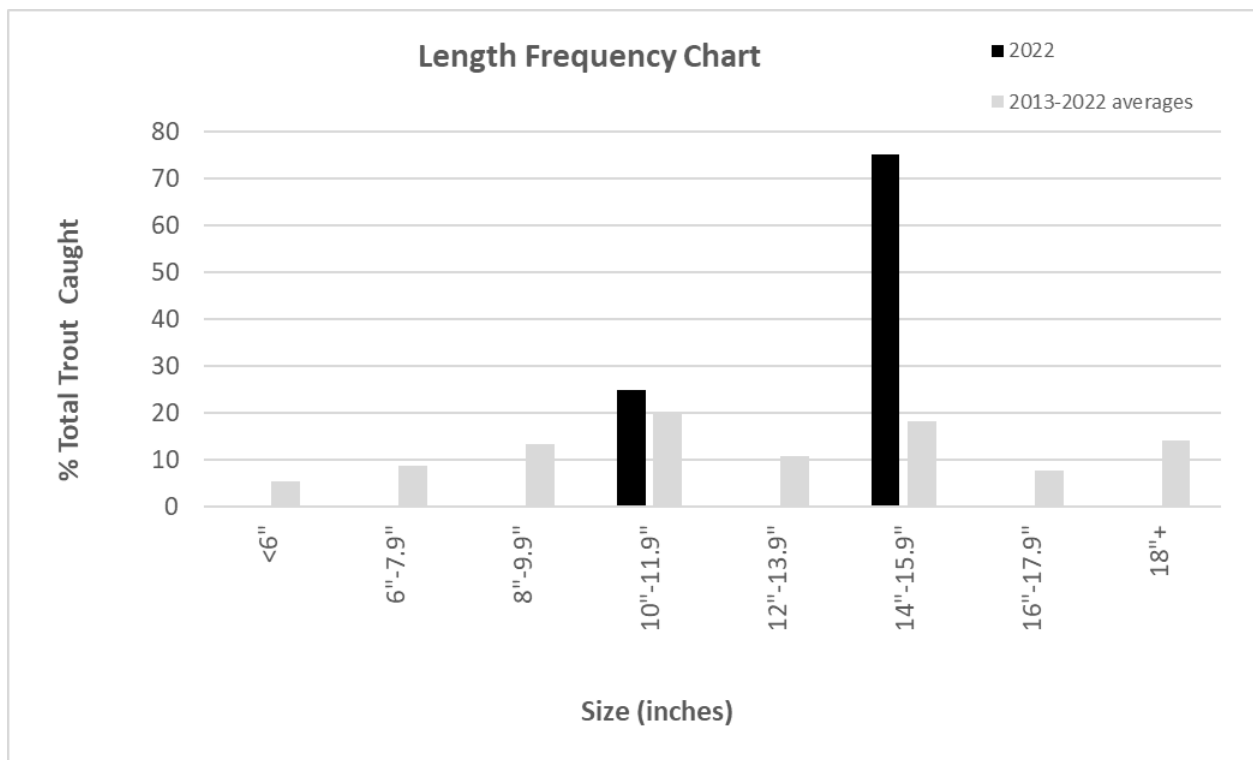

Big Lagoon Angler Survey Box Report

Table 1. Summary of ASB data from 2013-2022.

Year	Number of Forms	Fish caught per hour	Species composition – Rainbow Trout	Species composition- Coastal Cutthroat Trout
2022	3	0.53	25%	75%
2013-2022 (averages)	14.2	0.76	100%	0%

Figure 1. Histogram showing distribution of size classes captured from 2013-2022.

Table 2. Results of the angler satisfaction survey (averages): -2 (least satisfied) to +2 (most satisfied).

Year	Overall angling experience	Size of fish	Number of fish
2022	1.67	0.5	0
2013-2022	1.13	0.9	0.69