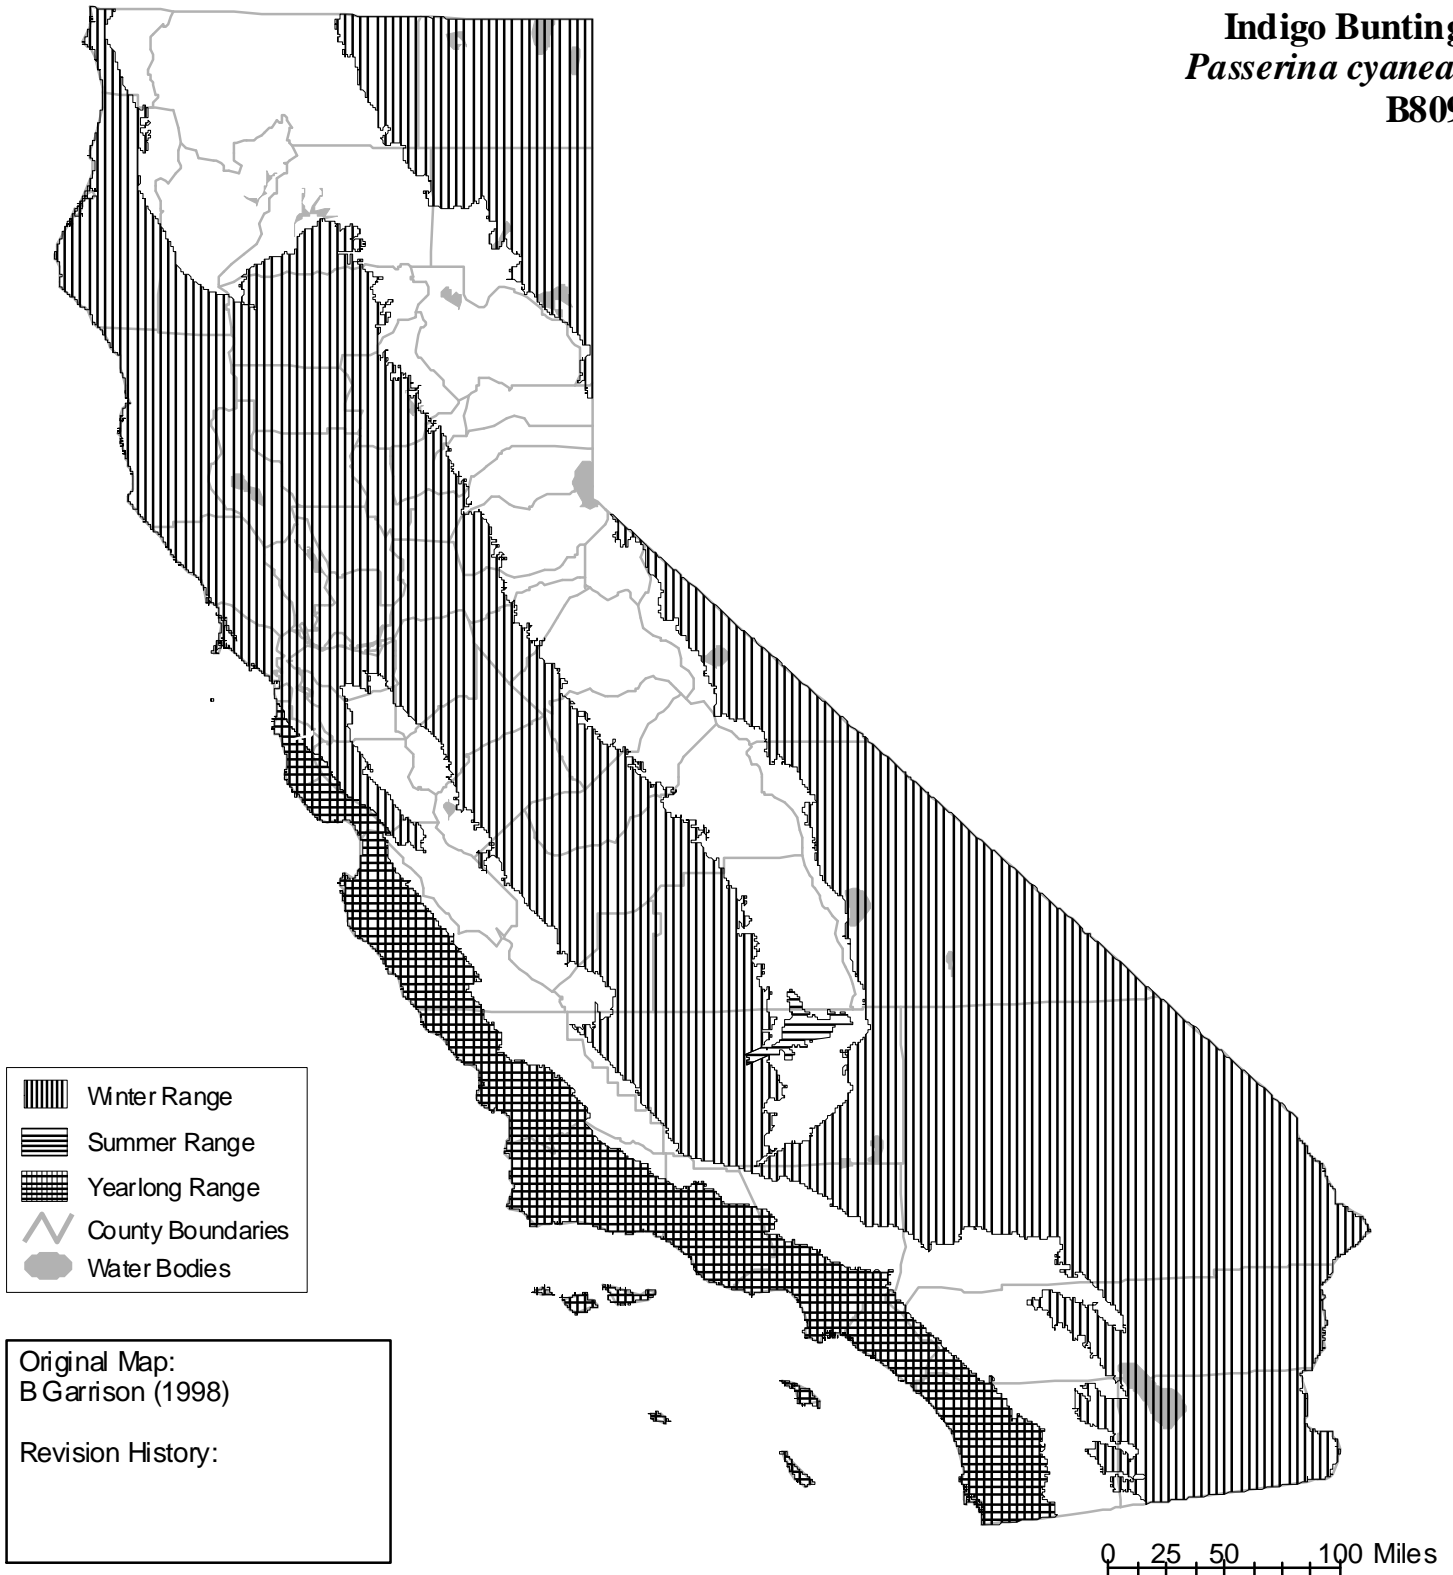

California Wildlife Habitat Relationships System

California Department of Fish and Wildlife

California Interagency Wildlife Task Group

Indigo Bunting *Passerina cyanea* B809

Range maps are based on available occurrence data and professional knowledge. They represent current, but not historic or potential, range. Unless otherwise noted above, maps were originally published in Zeiner, D.C., W.F. Laudenslayer, Jr., K.E. Mayer, and M. White, eds. 1988-1990. *California's Wildlife*. Vol. I-III. California Department of Fish and Game, Sacramento, California. Updates are noted in maps that have been added or edited since original publication.