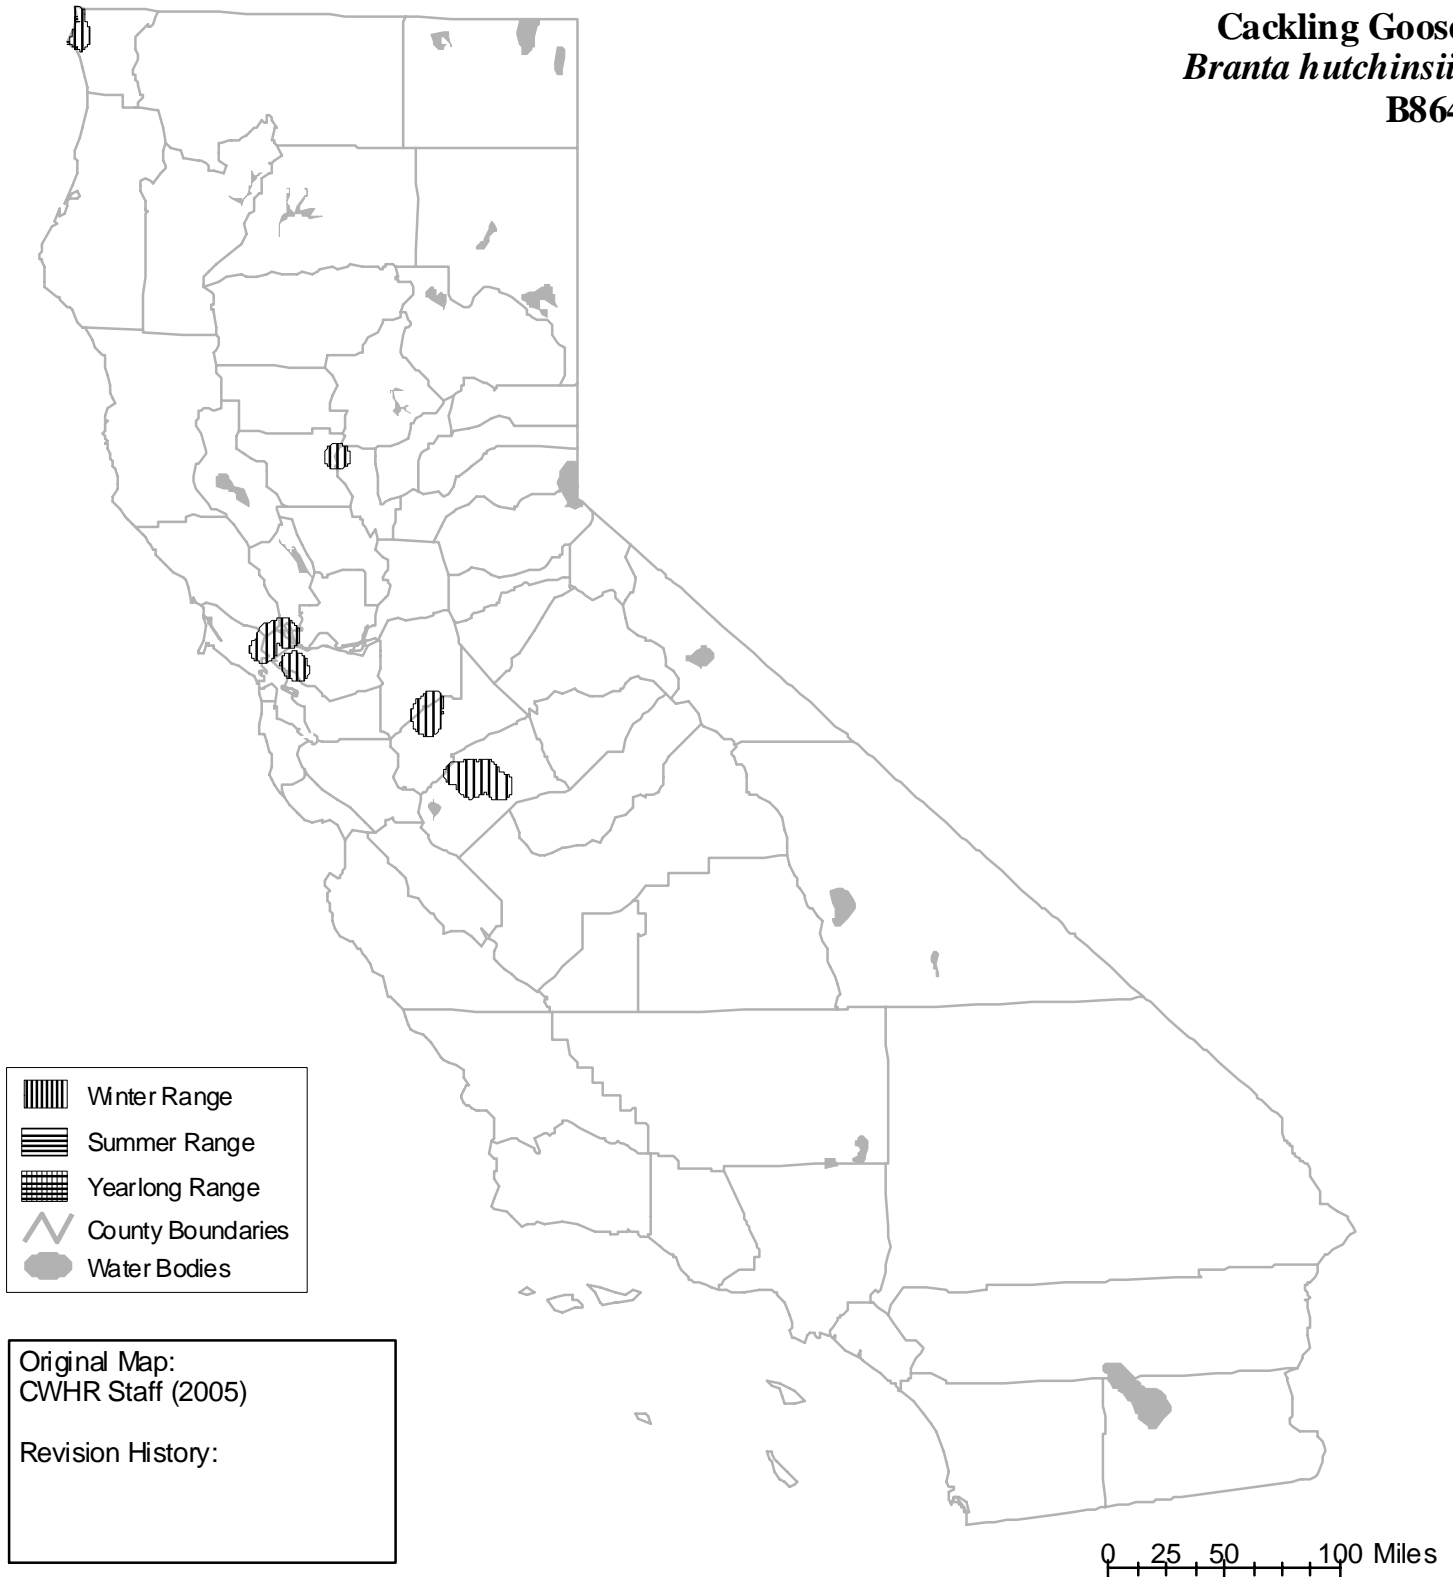

California Wildlife Habitat Relationships System

California Department of Fish and Wildlife

California Interagency Wildlife Task Group

Cackling Goose
Branta hutchinsii
B864

Range maps are based on available occurrence data and professional knowledge. They represent current, but not historic or potential, range. Unless otherwise noted above, maps were originally published in Zeiner, D.C., W.F. Laudenslayer, Jr., K.E. Mayer, and M. White, eds. 1988-1990. California's Wildlife. Vol. I-III. California Depart. of Fish and Game, Sacramento, California. Updates are noted in maps that have been added or edited since original publication.