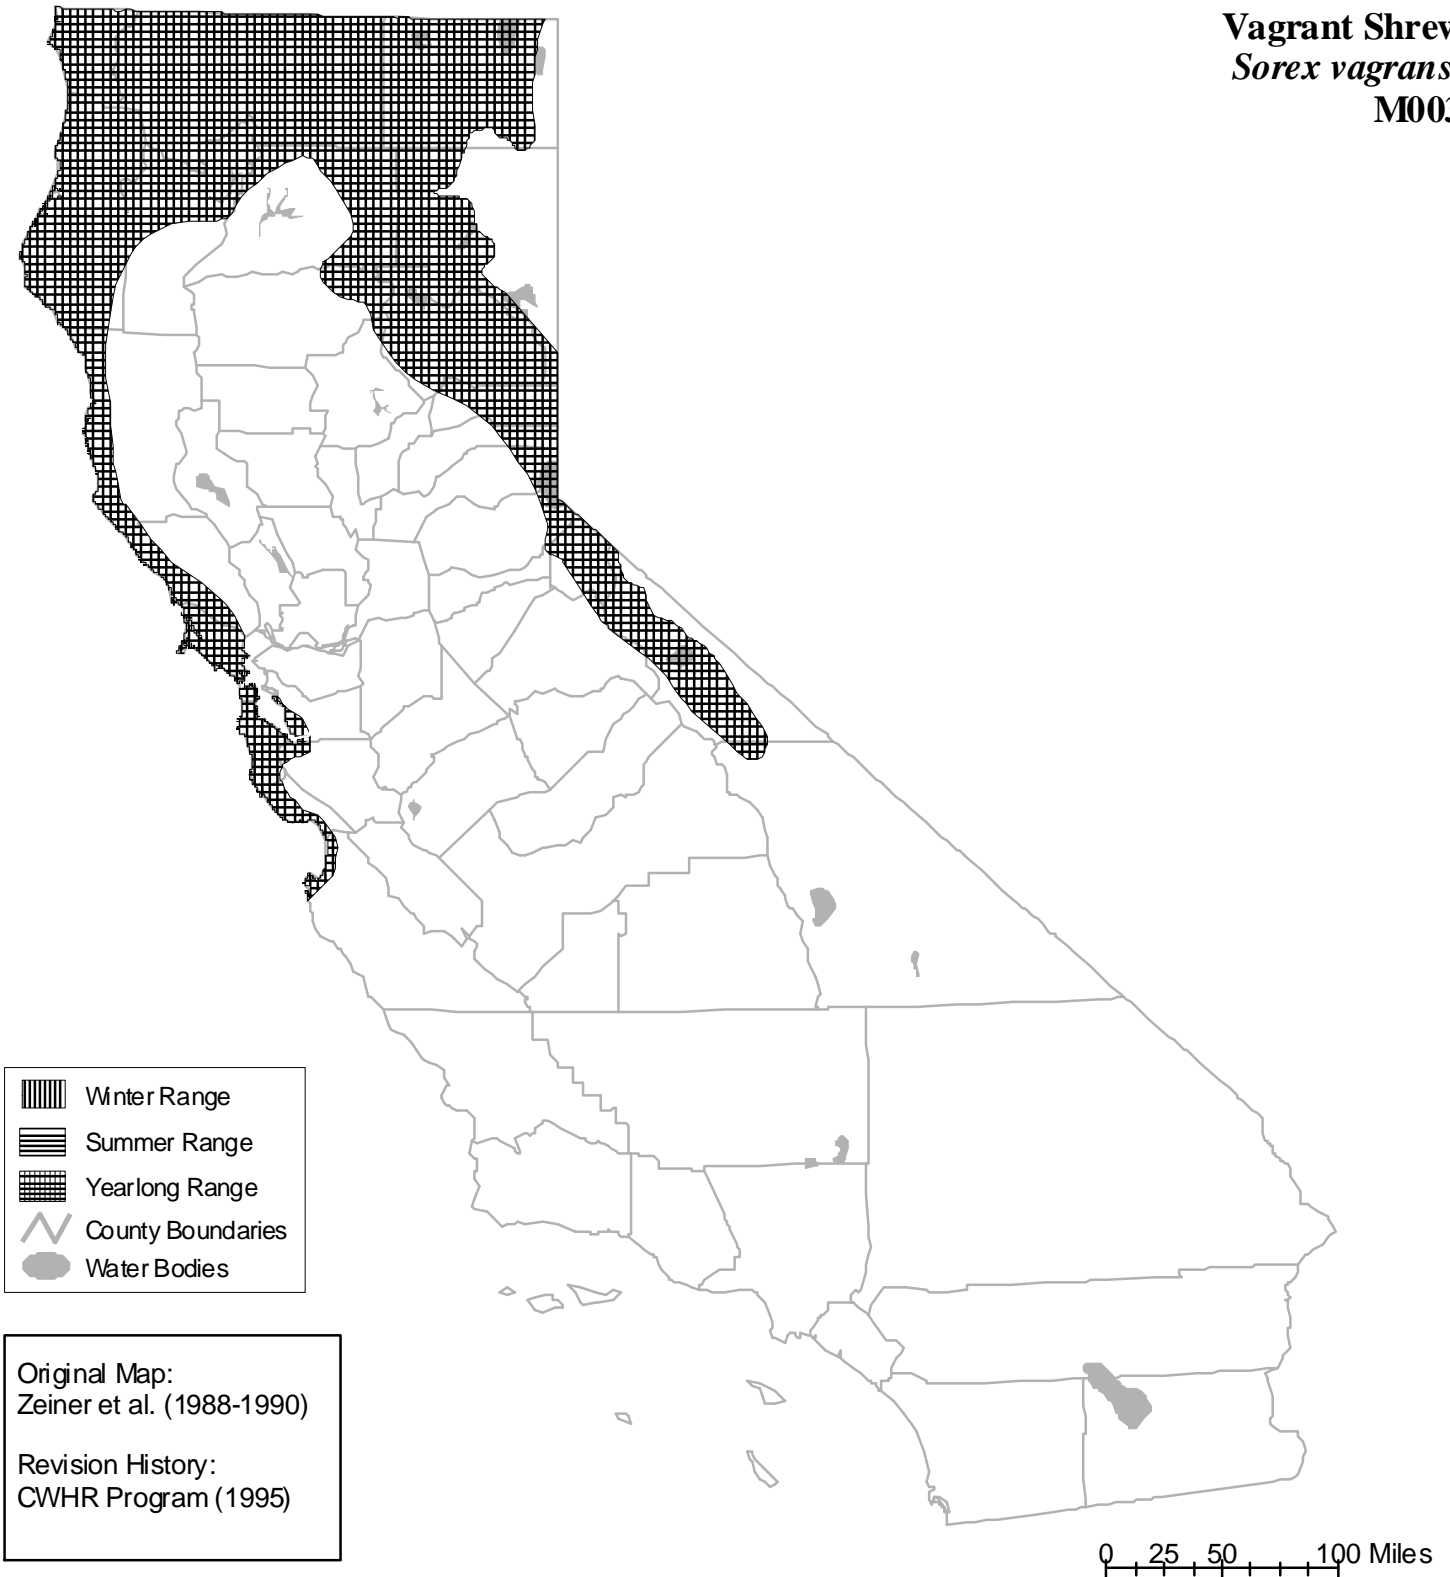

California Wildlife Habitat Relationships System

California Department of Fish and Wildlife

California Interagency Wildlife Task Group

Vagrant Shrew
Sorex vagrans
M003

Range maps are based on available occurrence data and professional knowledge. They represent current, but not historic or potential, range. Unless otherwise noted above, maps were originally published in Zeiner, D.C., W.F. Laudenslayer, Jr., K.E. Mayer, and M. White, eds. 1988-1990. California's Wildlife. Vol. I-III. California Depart. of Fish and Game, Sacramento, California. Updates are noted in maps that have been added or edited since original publication.