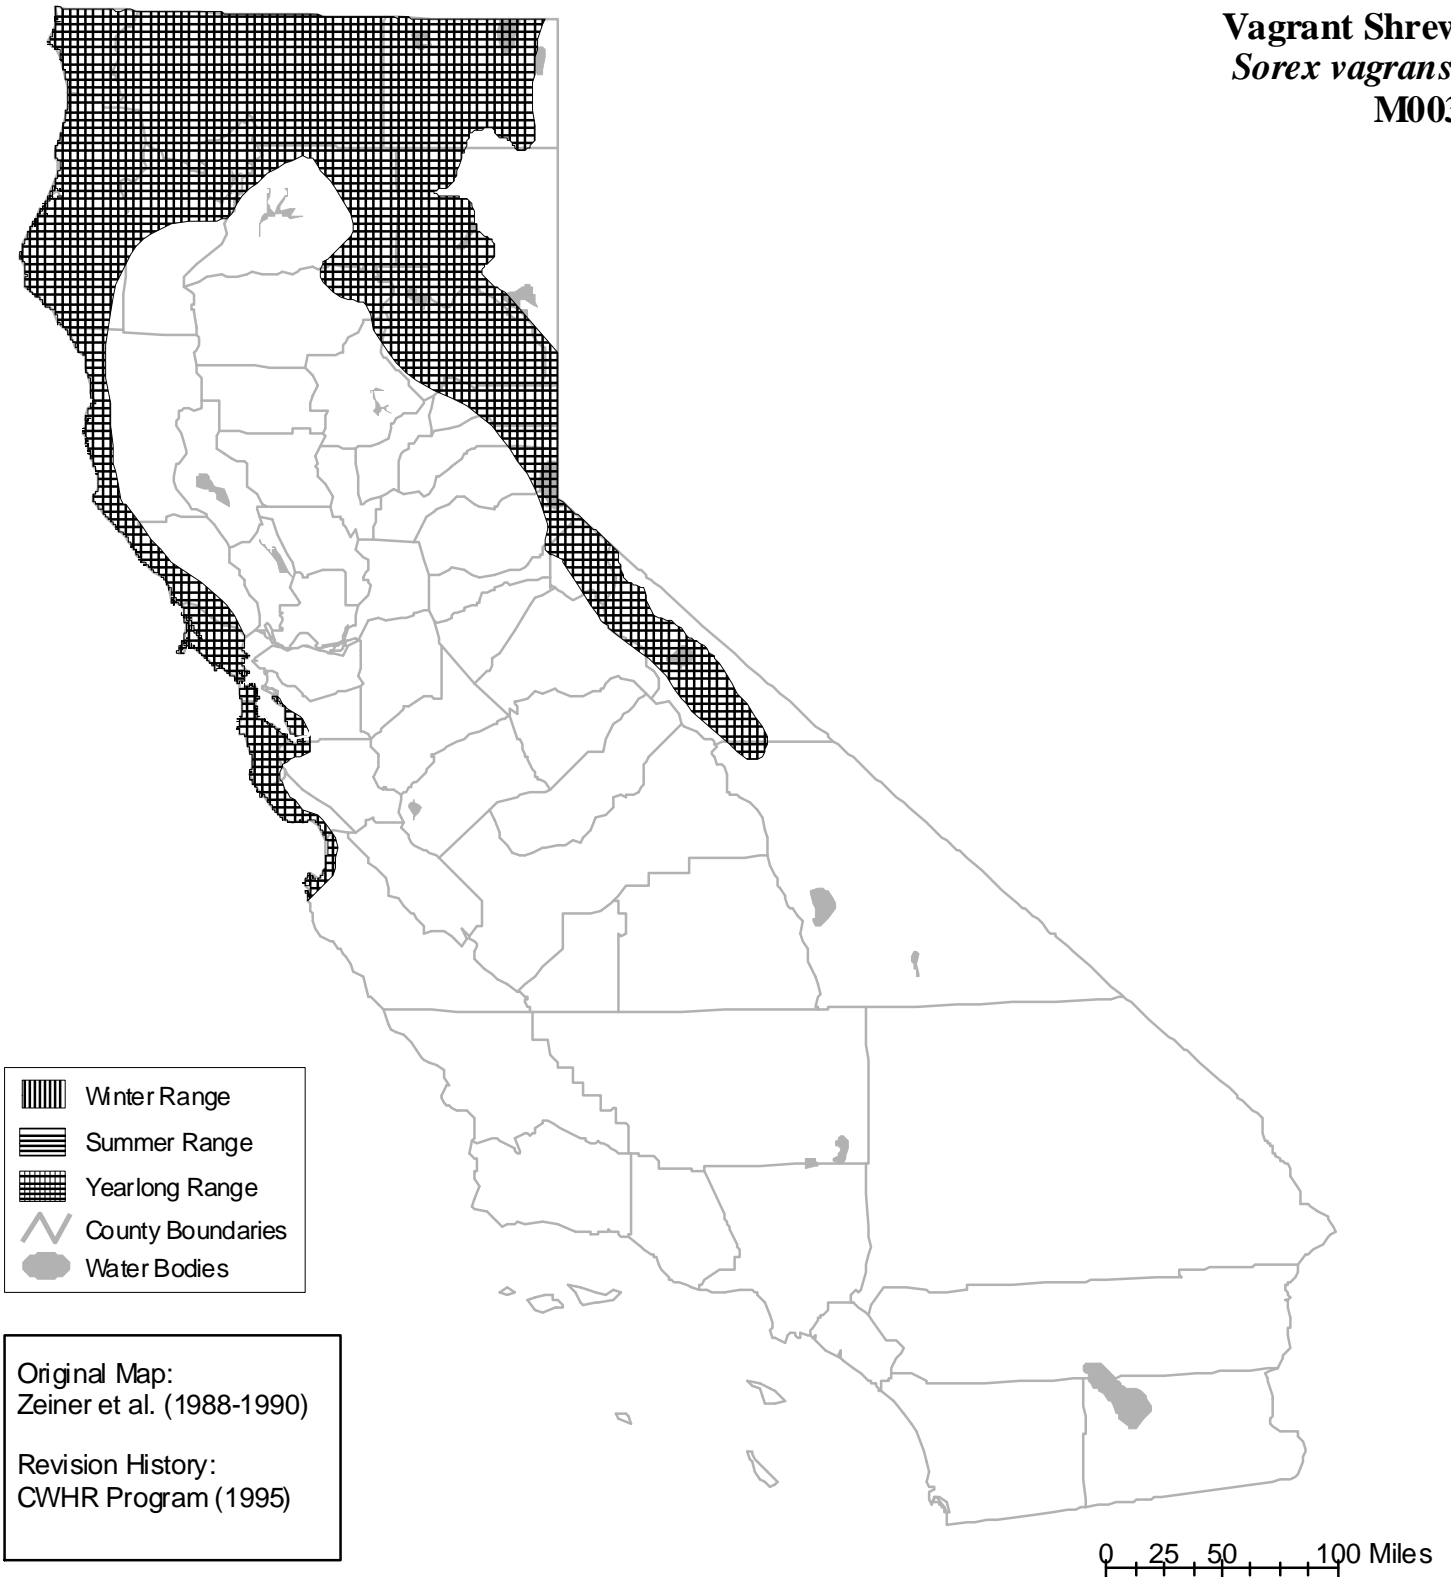

California Wildlife Habitat Relationships System

California Department of Fish and Wildlife

California Interagency Wildlife Task Group

Vagrant Shrew
Sorex vagrans
M003

Range maps are based on available occurrence data and professional knowledge. They represent current, but not historic or potential, range. Unless otherwise noted above, maps were originally published in Zeiner, D.C., W.F. Laudenslayer, Jr., K.E. Mayer, and M. White, eds. 1988-1990. California's Wildlife. Vol. I-III. California Depart. of Fish and Game, Sacramento, California. Updates are noted in maps that have been added or edited since original publication.