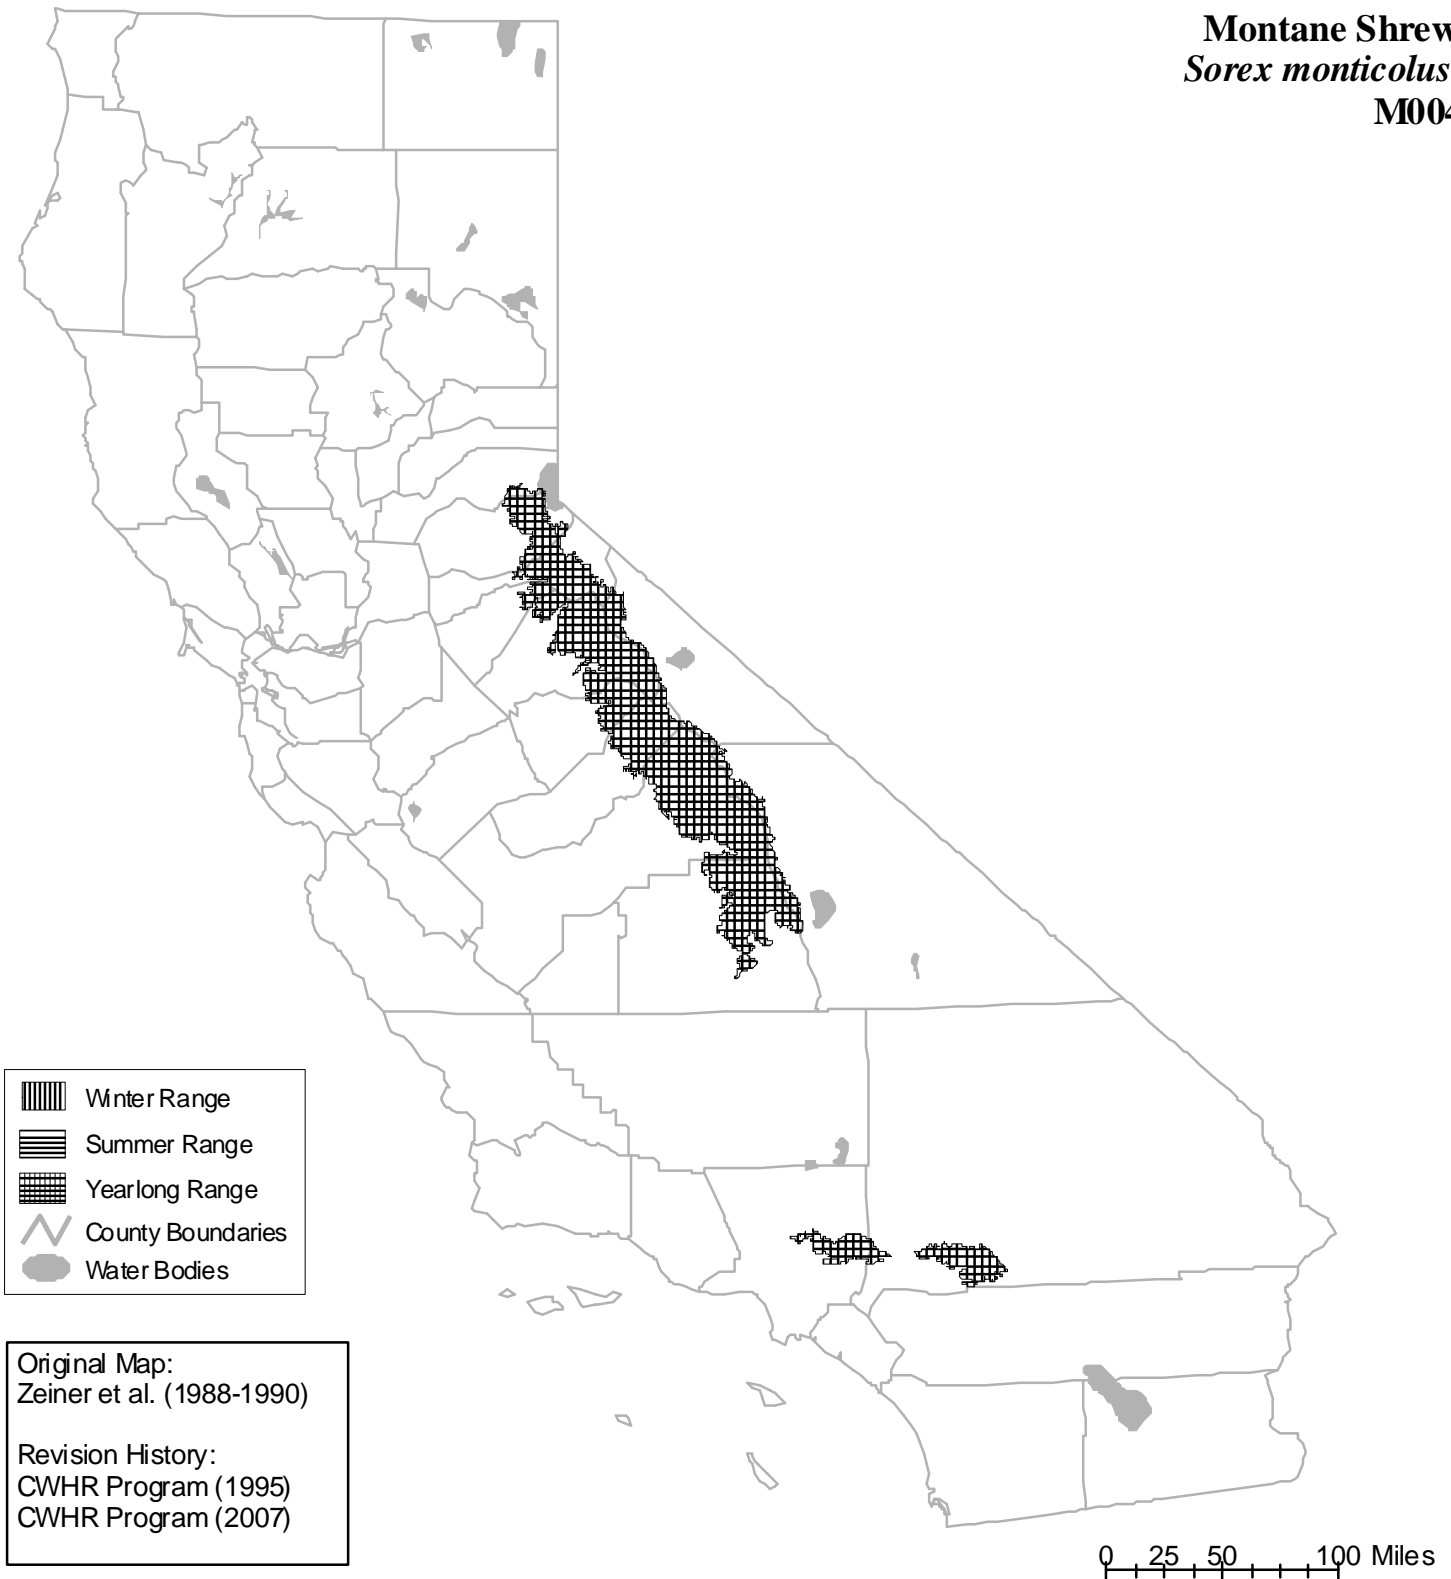

California Wildlife Habitat Relationships System

California Department of Fish and Wildlife

California Interagency Wildlife Task Group

Montane Shrew
Sorex monticolus
M004

Range maps are based on available occurrence data and professional knowledge. They represent current, but not historic or potential, range. Unless otherwise noted above, maps were originally published in Zeiner, D.C., W.F. Laudenslayer, Jr., K.E. Mayer, and M. White, eds. 1988-1990. California's Wildlife. Vol. I-III. California Depart. of Fish and Game, Sacramento, California. Updates are noted in maps that have been added or edited since original publication.