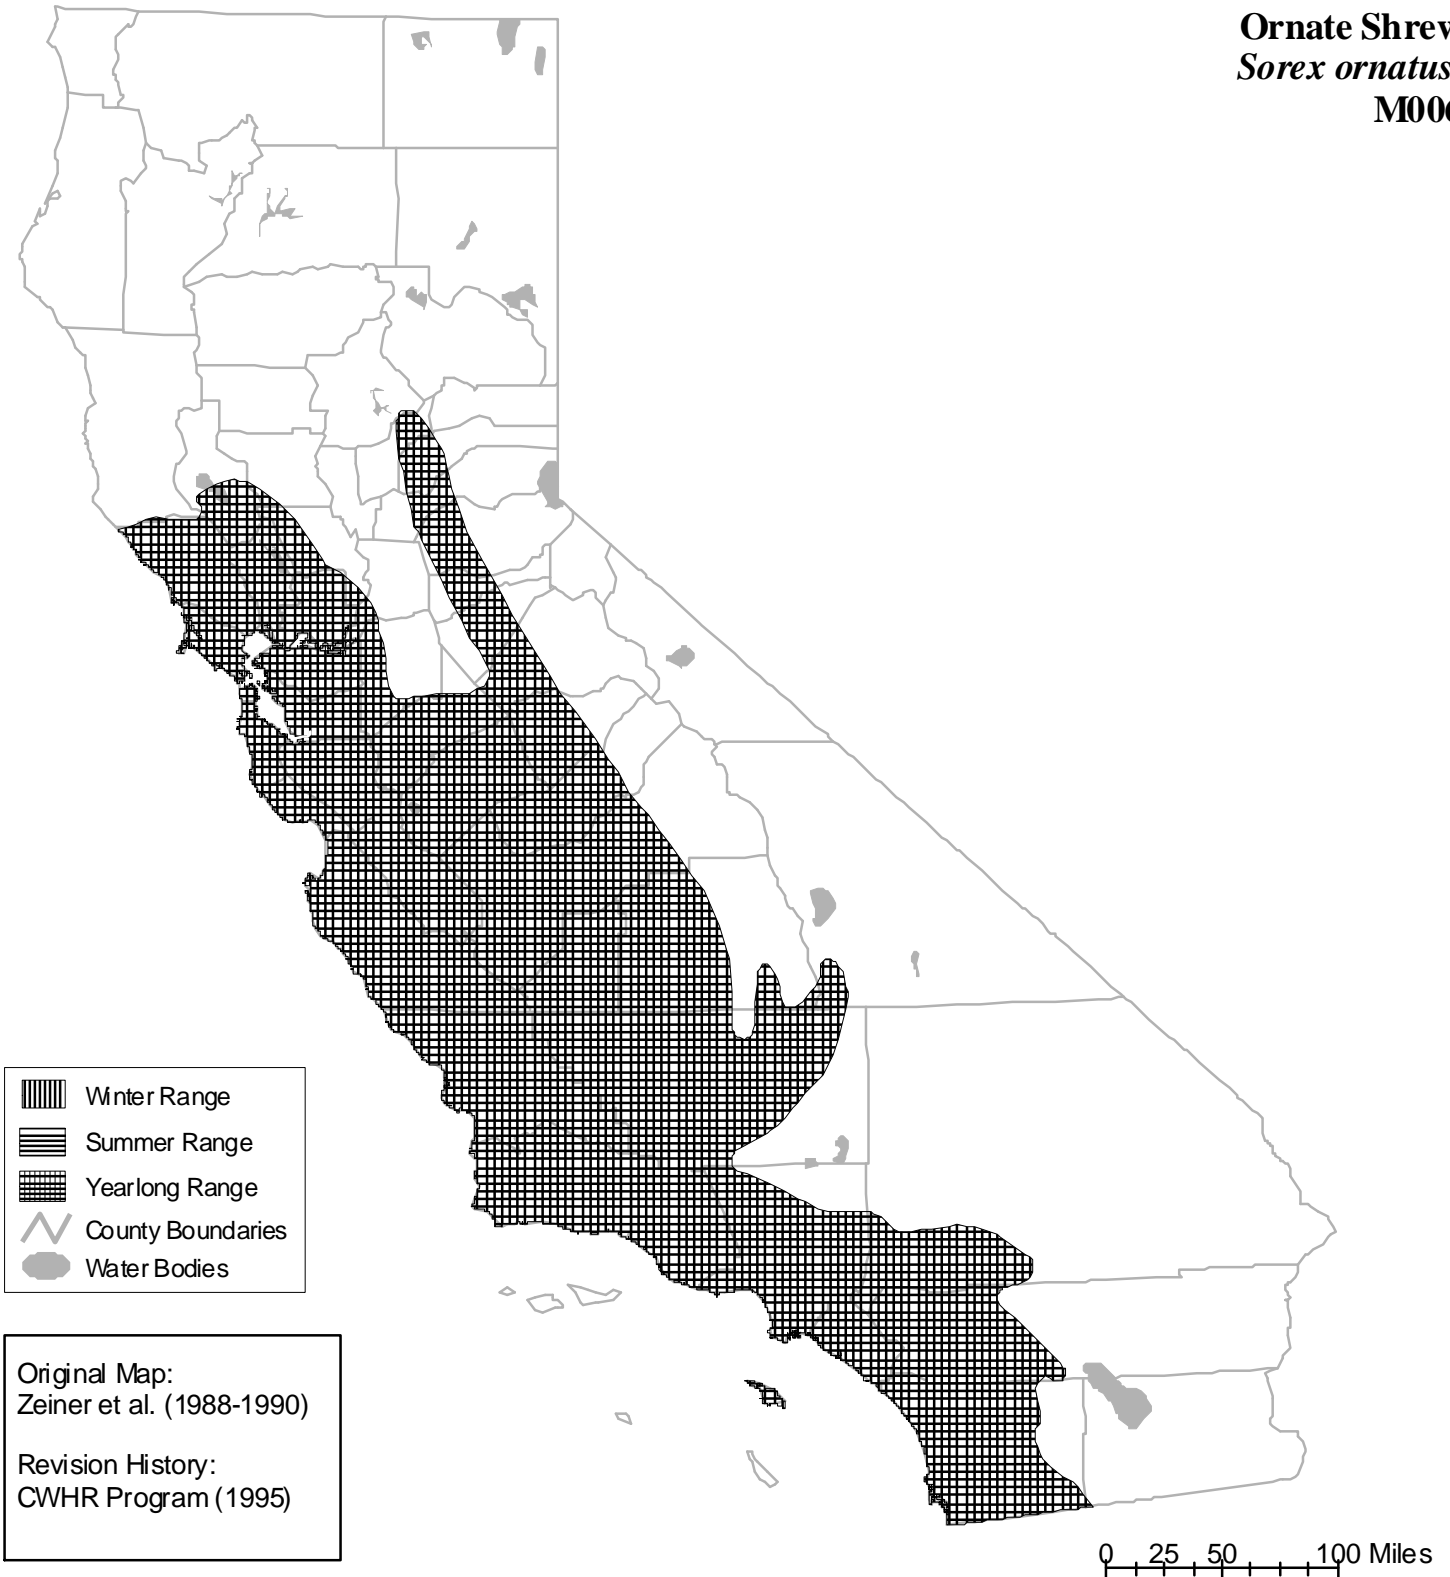

California Wildlife Habitat Relationships System

California Department of Fish and Wildlife

California Interagency Wildlife Task Group

Ornate Shrew
Sorex ornatus
M006

Range maps are based on available occurrence data and professional knowledge. They represent current, but not historic or potential, range. Unless otherwise noted above, maps were originally published in Zeiner, D.C., W.F. Laudenslayer, Jr., K.E. Mayer, and M. White, eds. 1988-1990. California's Wildlife. Vol. I-III. California Depart. of Fish and Game, Sacramento, California. Updates are noted in maps that have been added or edited since original publication.