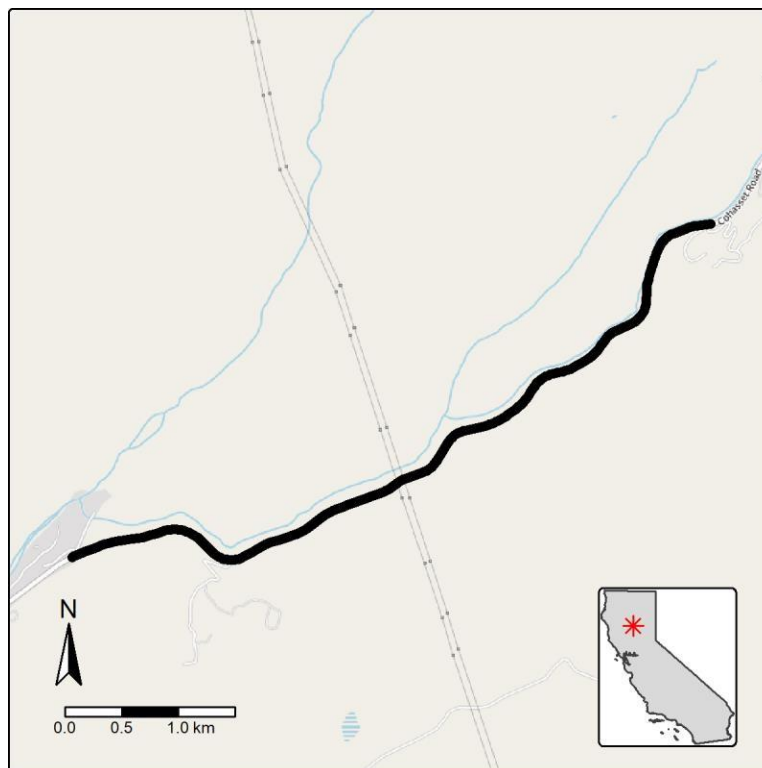

Region 2 Barrier ID: W096 (Barrier).

Barrier Name: Cohasset Rd.

Linear Infrastructure: County Road.

Geographic Area: Butte County, Cohasset Road Northeast of Chico.

Length: 5.37 km (3.34 mi).

Target Species: Deer (*Odocoileus hemionus*), mountain lion (*Puma concolor*), black bear (*Ursus americanus*).

Connectivity Concerns: This stretch of Cohasset Road leads out of town and is a noted spot for animal vehicle collision. Migratory deer from the Bucks Mountain/Mooretown deer herd winter here along with resident deer and make daily and seasonal movements across Cohasset Road.

Remediation Goals: Expand and enhance existing infrastructure such as culverts and creek bridges, add new wildlife crossing structures and wildlife exclusion fencing.

Figure: Cohasset Road is a Region 2 wildlife connectivity barrier.