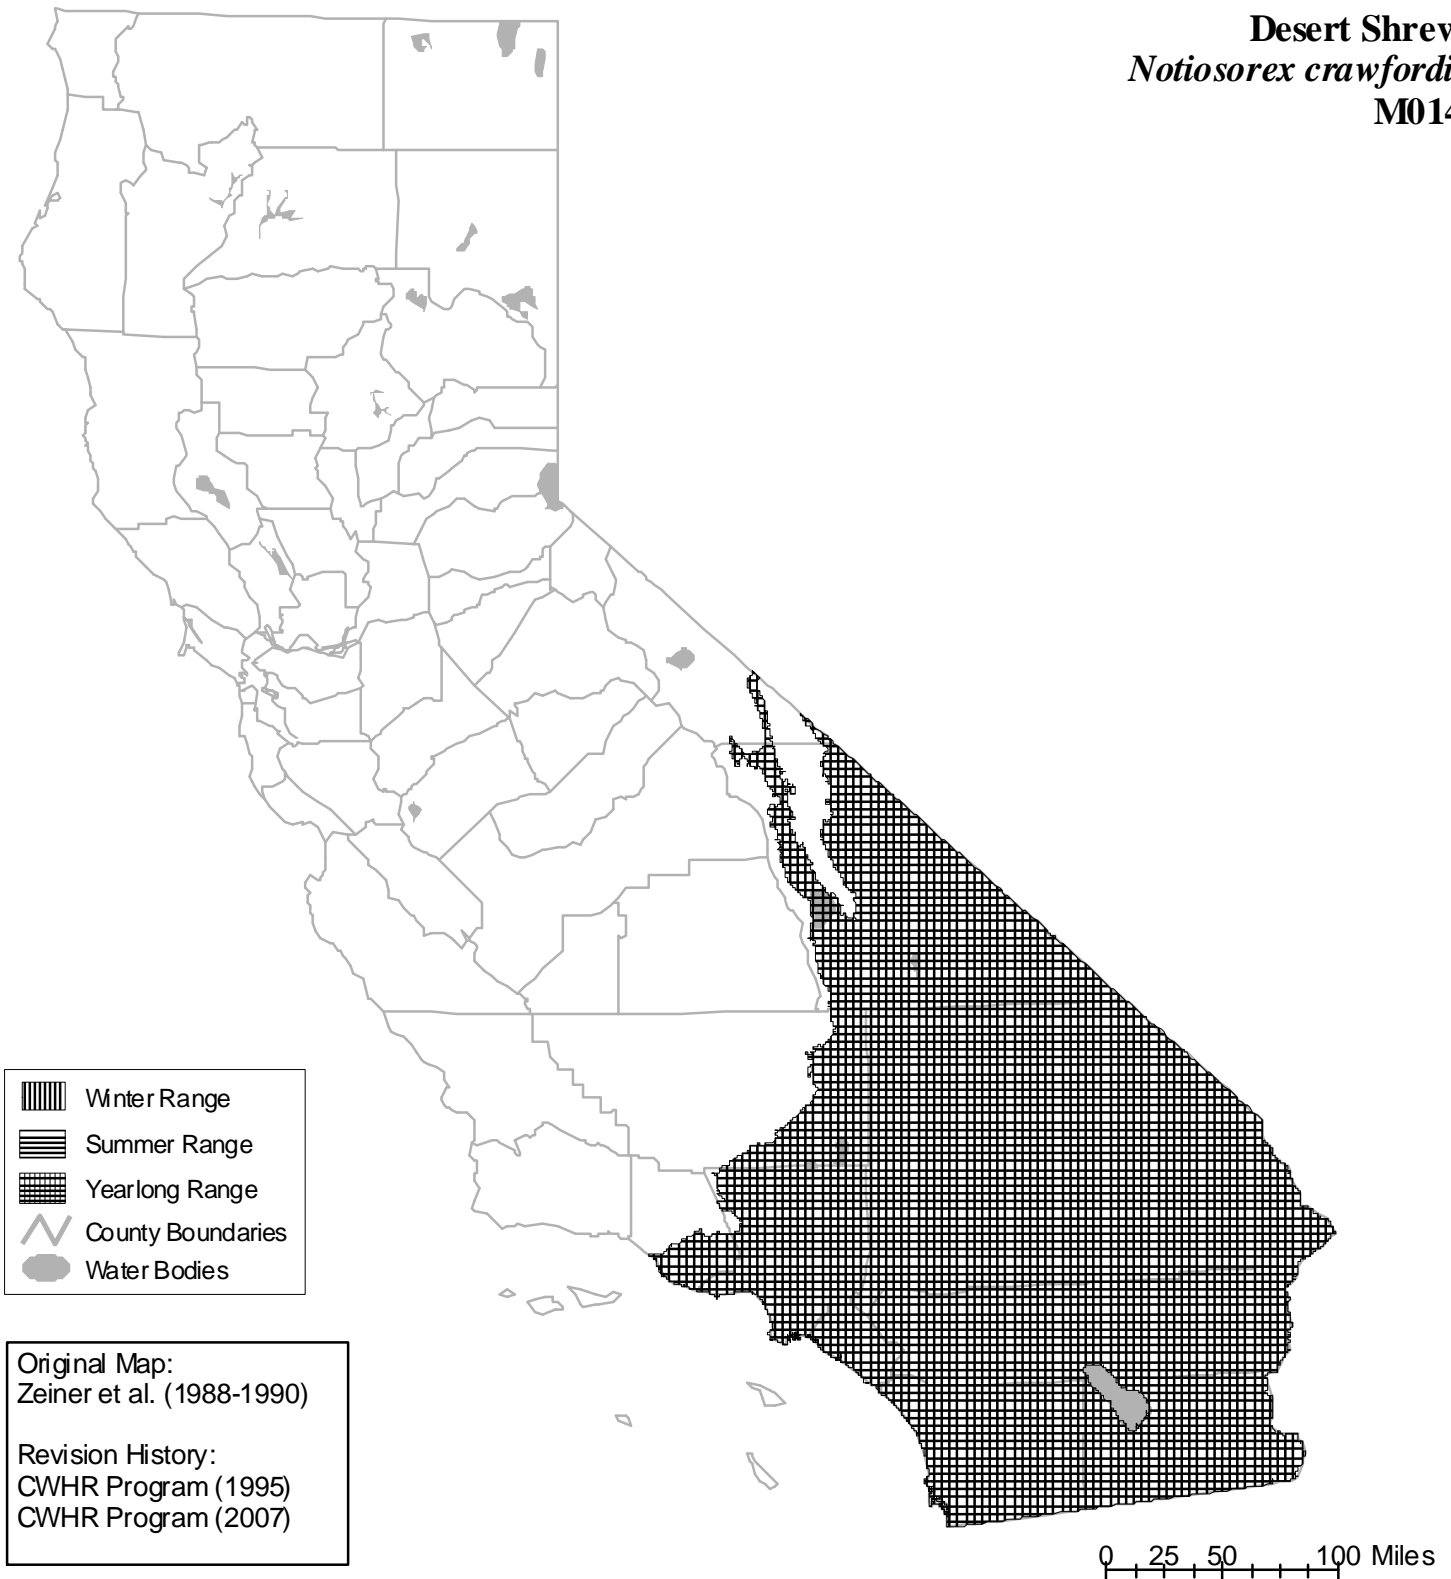

California Wildlife Habitat Relationships System

California Department of Fish and Wildlife

California Interagency Wildlife Task Group

Desert Shrew
Notiosorex crawfordi
M014

Range maps are based on available occurrence data and professional knowledge. They represent current, but not historic or potential, range. Unless otherwise noted above, maps were originally published in Zeiner, D.C., W.F. Laudenslayer, Jr., K.E. Mayer, and M. White, eds. 1988-1990. California's Wildlife. Vol. I-III. California Depart. of Fish and Game, Sacramento, California. Updates are noted in maps that have been added or edited since original publication.