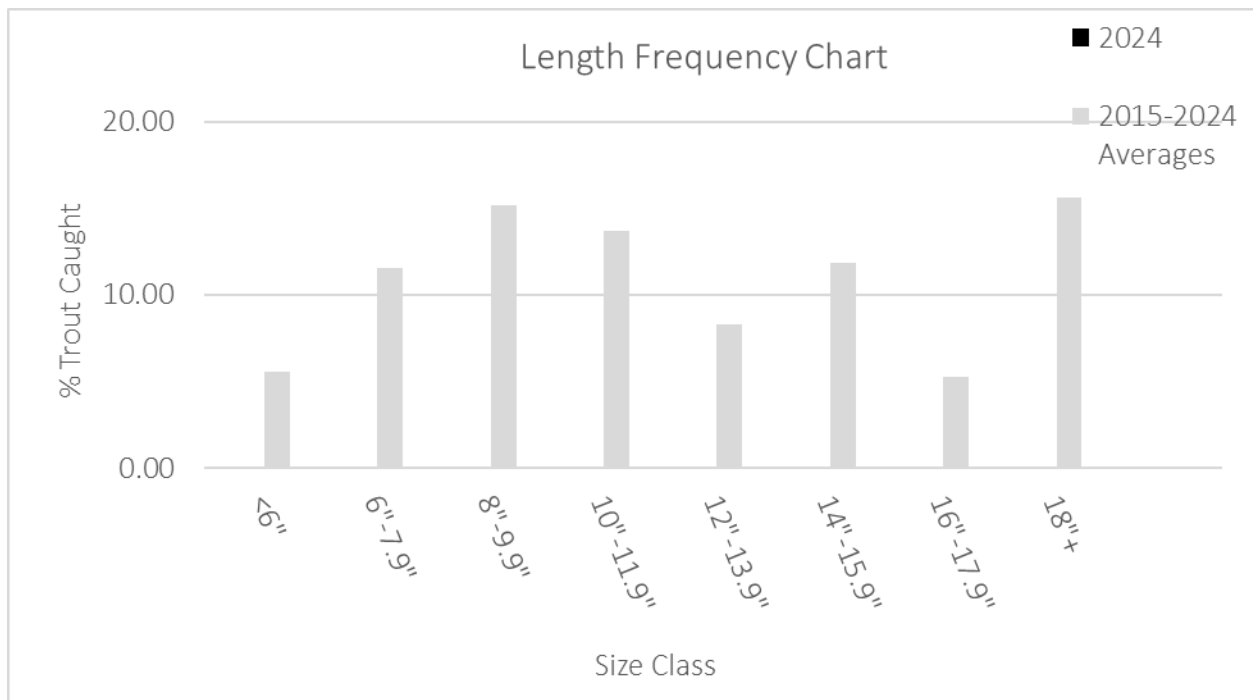

Big Lagoon Angler Survey Box Report

Table 1. Summary of ASB data from 2024 (summaries).

Year	Number of Forms	Fish caught per hour	Species Composition - Rainbow Trout/steelhead	Species Composition - Coastal Cutthroat Trout
2024	2	0.00	0.0%	0.0%
2015-2024	16	0.61	64.1%	35.9%

Figure 1. Histogram showing distribution of size classes captured from 2015-2024.

Table 2. Results of the angler satisfaction survey (averages): -2 (least satisfied) to +2 (most satisfied).

Year	Overall angling experience	Size of fish	Number of fish
2024	-1.00	-1.00	-1.00
2015-2024	0.82	0.62	0.43