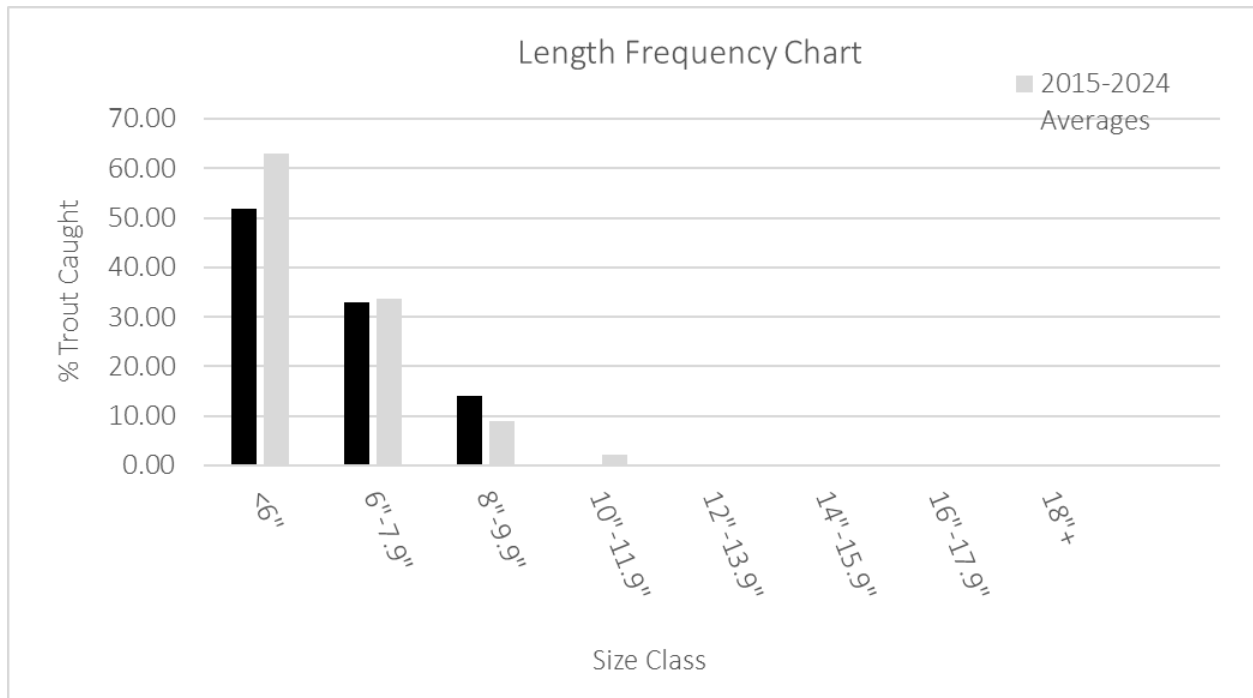

Lassen Creek Angler Survey Box Report

Table 1. Summary of ASB data from 2024 (averages).

Year	Number of Forms	Fish caught per hour	Species Composition - Goose Lake Redband Trout
2024	21	1.45	100.0%
2015-2024	11	2.57	100.0%

Figure 1. Histogram showing distribution of size classes captured from 2015-2024.

Table 2. Results of the angler satisfaction survey (averages): -2 (least satisfied) to +2 (most satisfied).

Year	Overall angling experience	Size of fish	Number of fish
2024	1.50	0.89	1.20
2015-2024	1.37	0.81	1.16