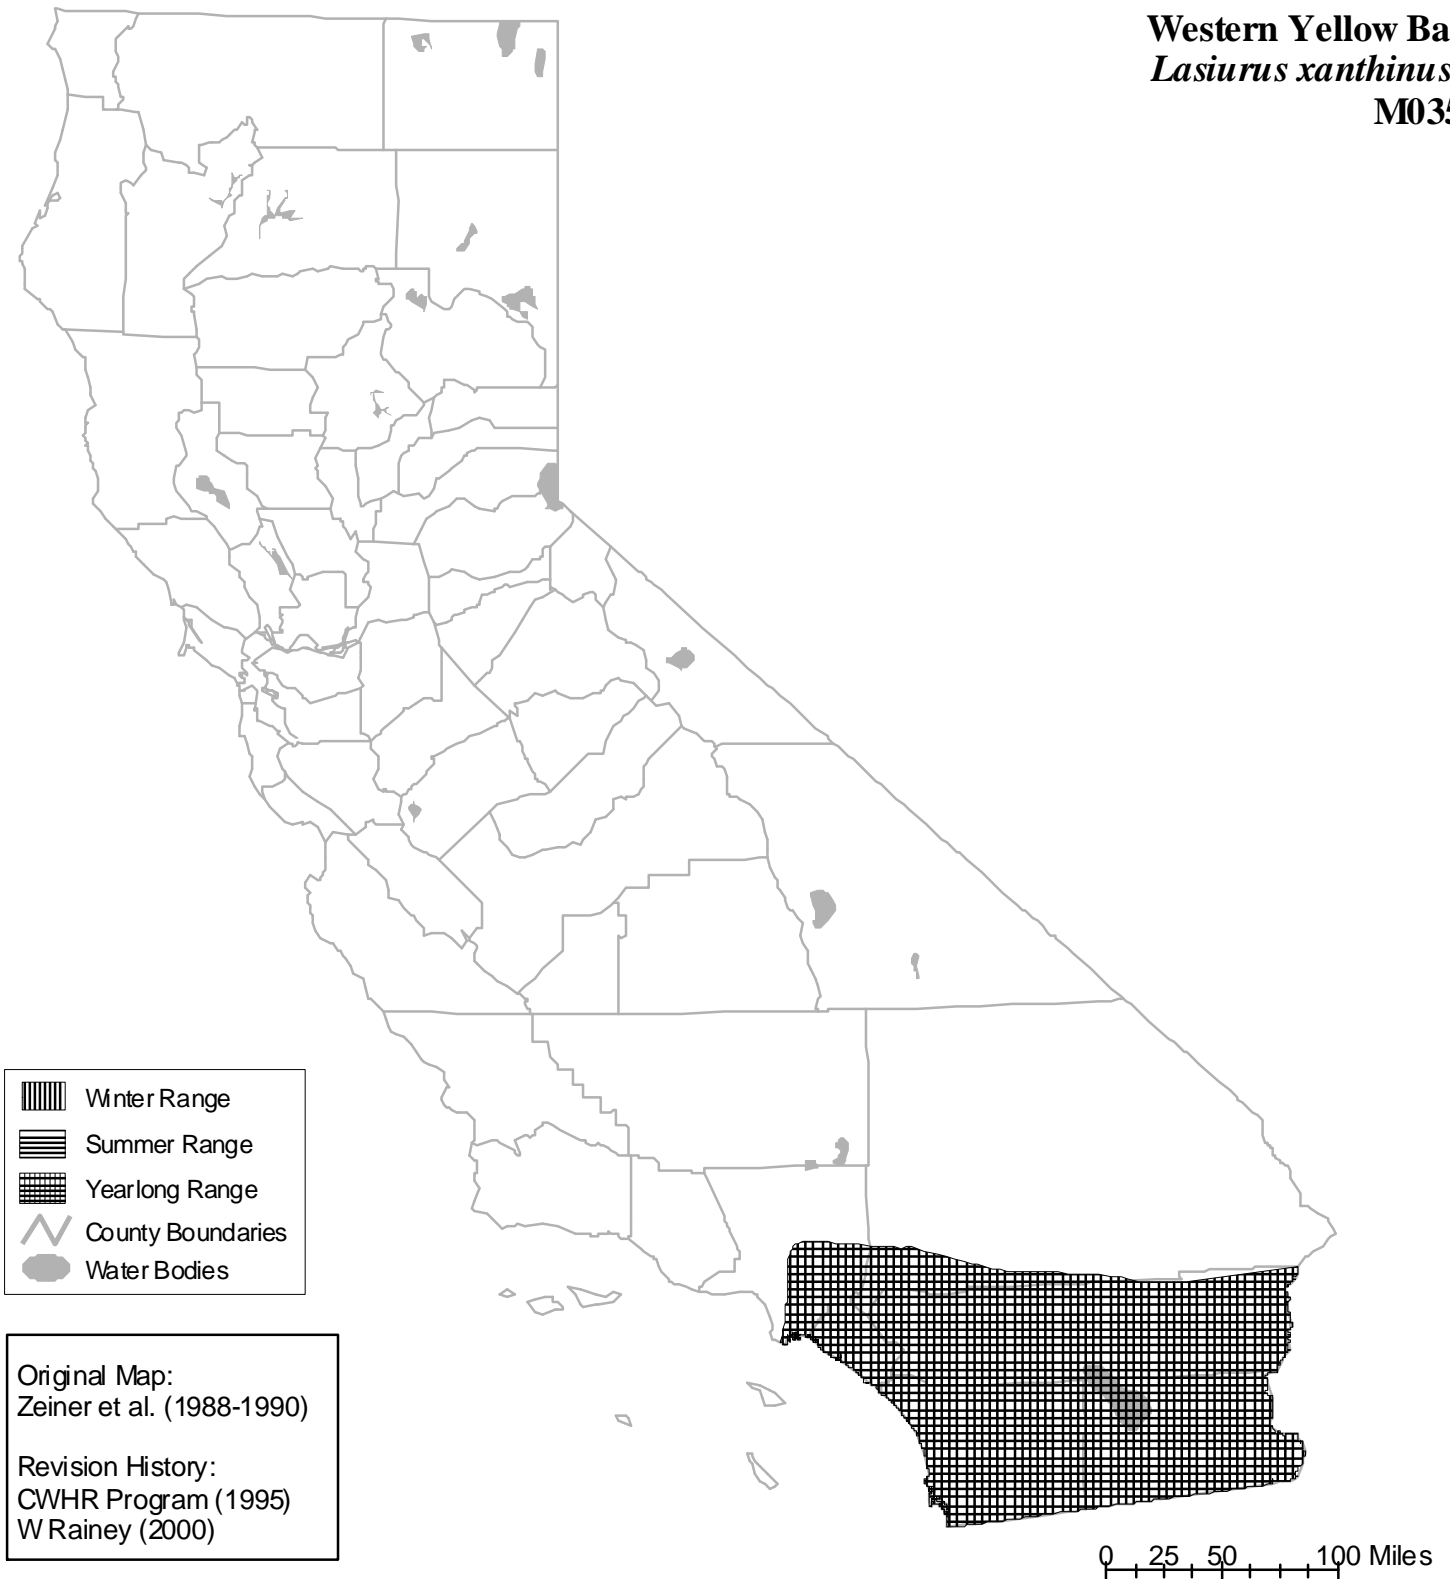

California Wildlife Habitat Relationships System

California Department of Fish and Wildlife

California Interagency Wildlife Task Group

Western Yellow Bat
Lasiurus xanthinus
M035

Range maps are based on available occurrence data and professional knowledge. They represent current, but not historic or potential, range. Unless otherwise noted above, maps were originally published in Zeiner, D.C., W.F. Laudenslayer, Jr., K.E. Mayer, and M. White, eds. 1988-1990. California's Wildlife. Vol. I-III. California Depart. of Fish and Game, Sacramento, California. Updates are noted in maps that have been added or edited since original publication.