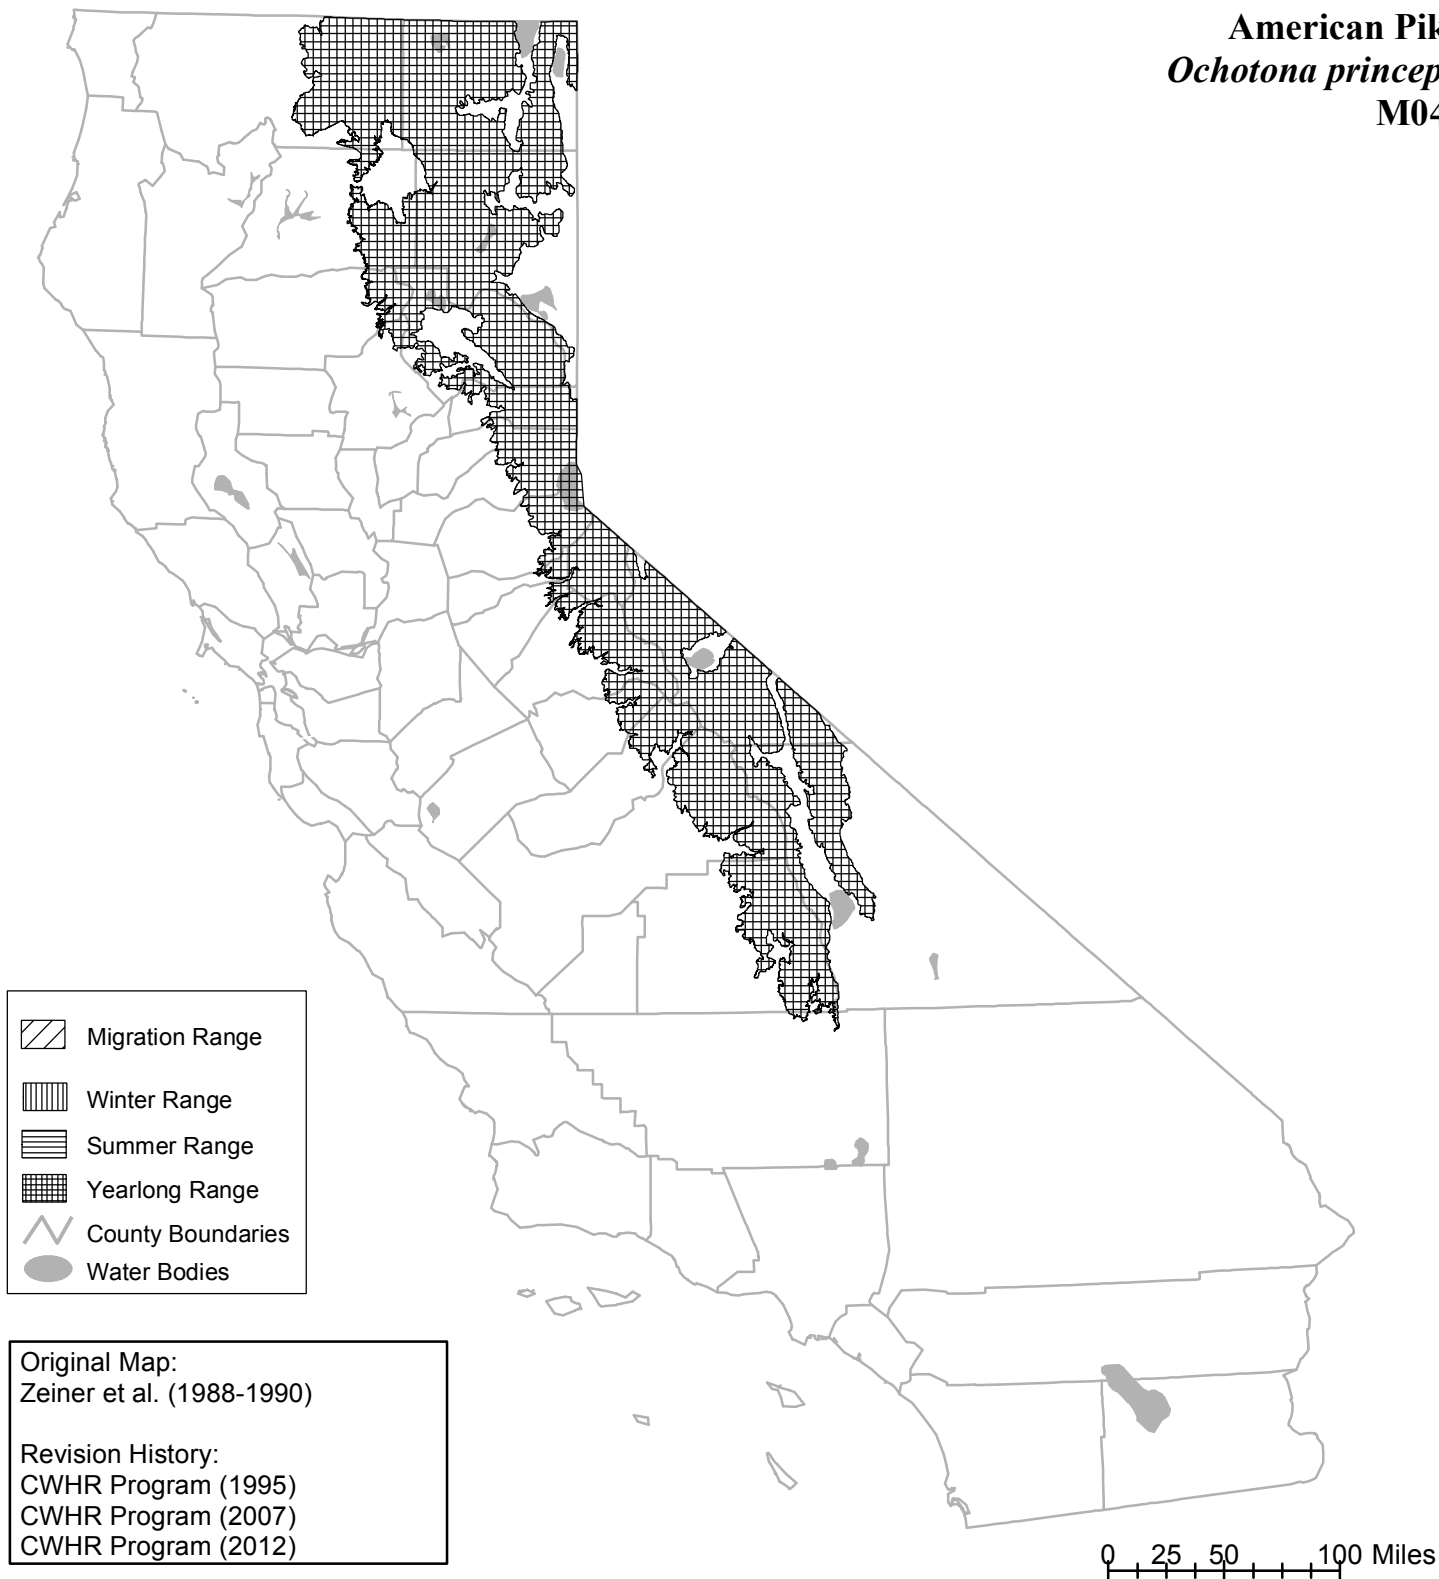

California Wildlife Habitat Relationships System

California Department of Fish and Wildlife

California Interagency Wildlife Task Group

American Pika *Ochotona princeps* M043

Ochotona princeps schisticeps is the only representative subspecies of *Ochotona princeps* regularly occurring in California. Range maps are based on available occurrence data and professional knowledge. They represent current, but not historic or potential, range. Unless otherwise noted above, maps were originally published in Zeiner, D.C., W.F. Laudenslayer, Jr., K.E. Mayer, and M. White, eds. 1988-1990. California's Wildlife. Vol. I-III. California Depart. of Fish and Game, Sacramento, California. Updates are noted in maps that have been added or edited since original publication.