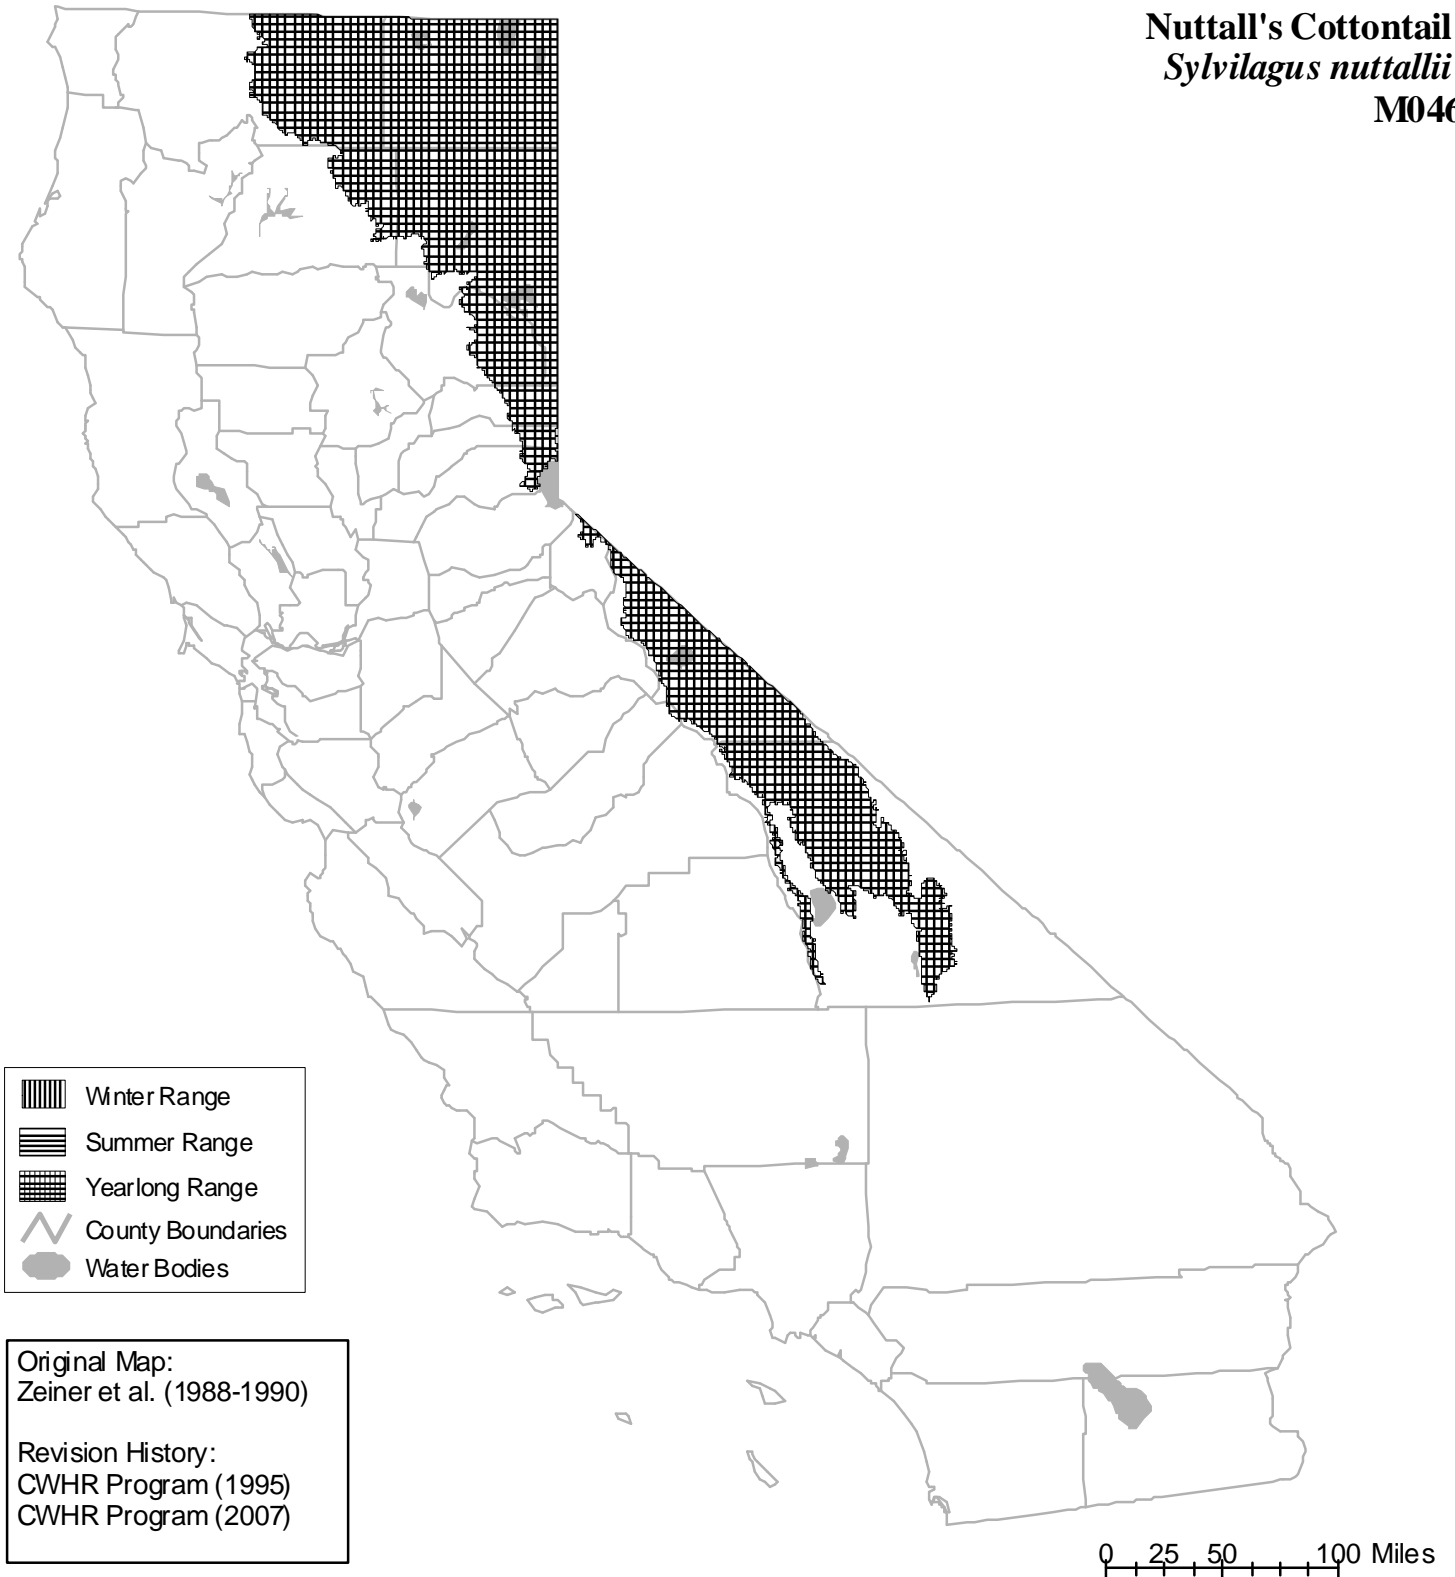

California Wildlife Habitat Relationships System

California Department of Fish and Wildlife

California Interagency Wildlife Task Group

Nuttall's Cottontail
Sylvilagus nuttallii
M046

Range maps are based on available occurrence data and professional knowledge. They represent current, but not historic or potential, range. Unless otherwise noted above, maps were originally published in Zeiner, D.C., W.F. Laudenslayer, Jr., K.E. Mayer, and M. White, eds. 1988-1990. California's Wildlife. Vol. I-III. California Depart. of Fish and Game, Sacramento, California. Updates are noted in maps that have been added or edited since original publication.