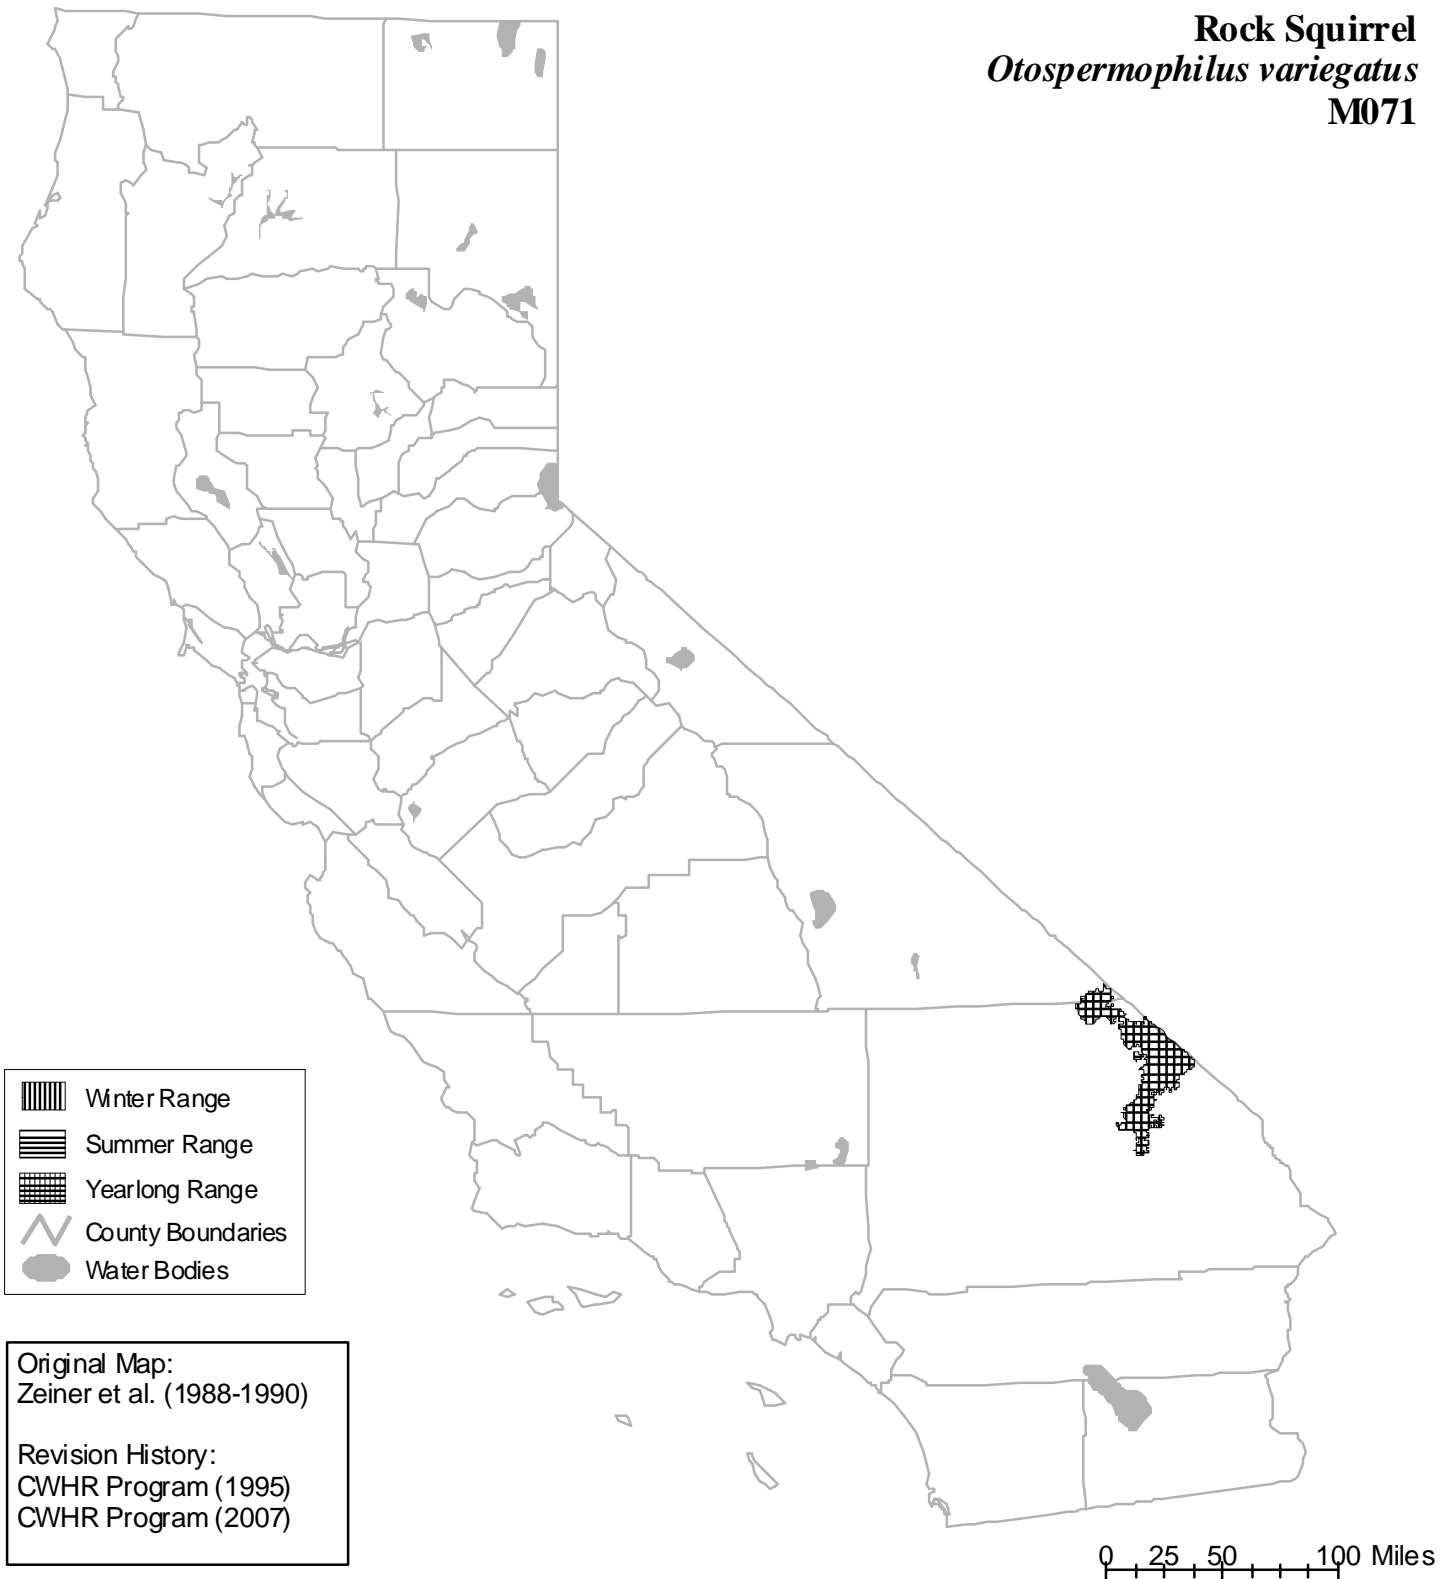

California Wildlife Habitat Relationships System

California Department of Fish and Wildlife

California Interagency Wildlife Task Group

Rock Squirrel *Otospermophilus variegatus* M071

Range maps are based on available occurrence data and professional knowledge. They represent current, but not historic or potential, range. Unless otherwise noted above, maps were originally published in Zeiner, D.C., W.F. Laudenslayer, Jr., K.E. Mayer, and M. White, eds. 1988-1990. California's Wildlife. Vol. I-III. California Depart. of Fish and Game, Sacramento, California. Updates are noted in maps that have been added or edited since original publication.