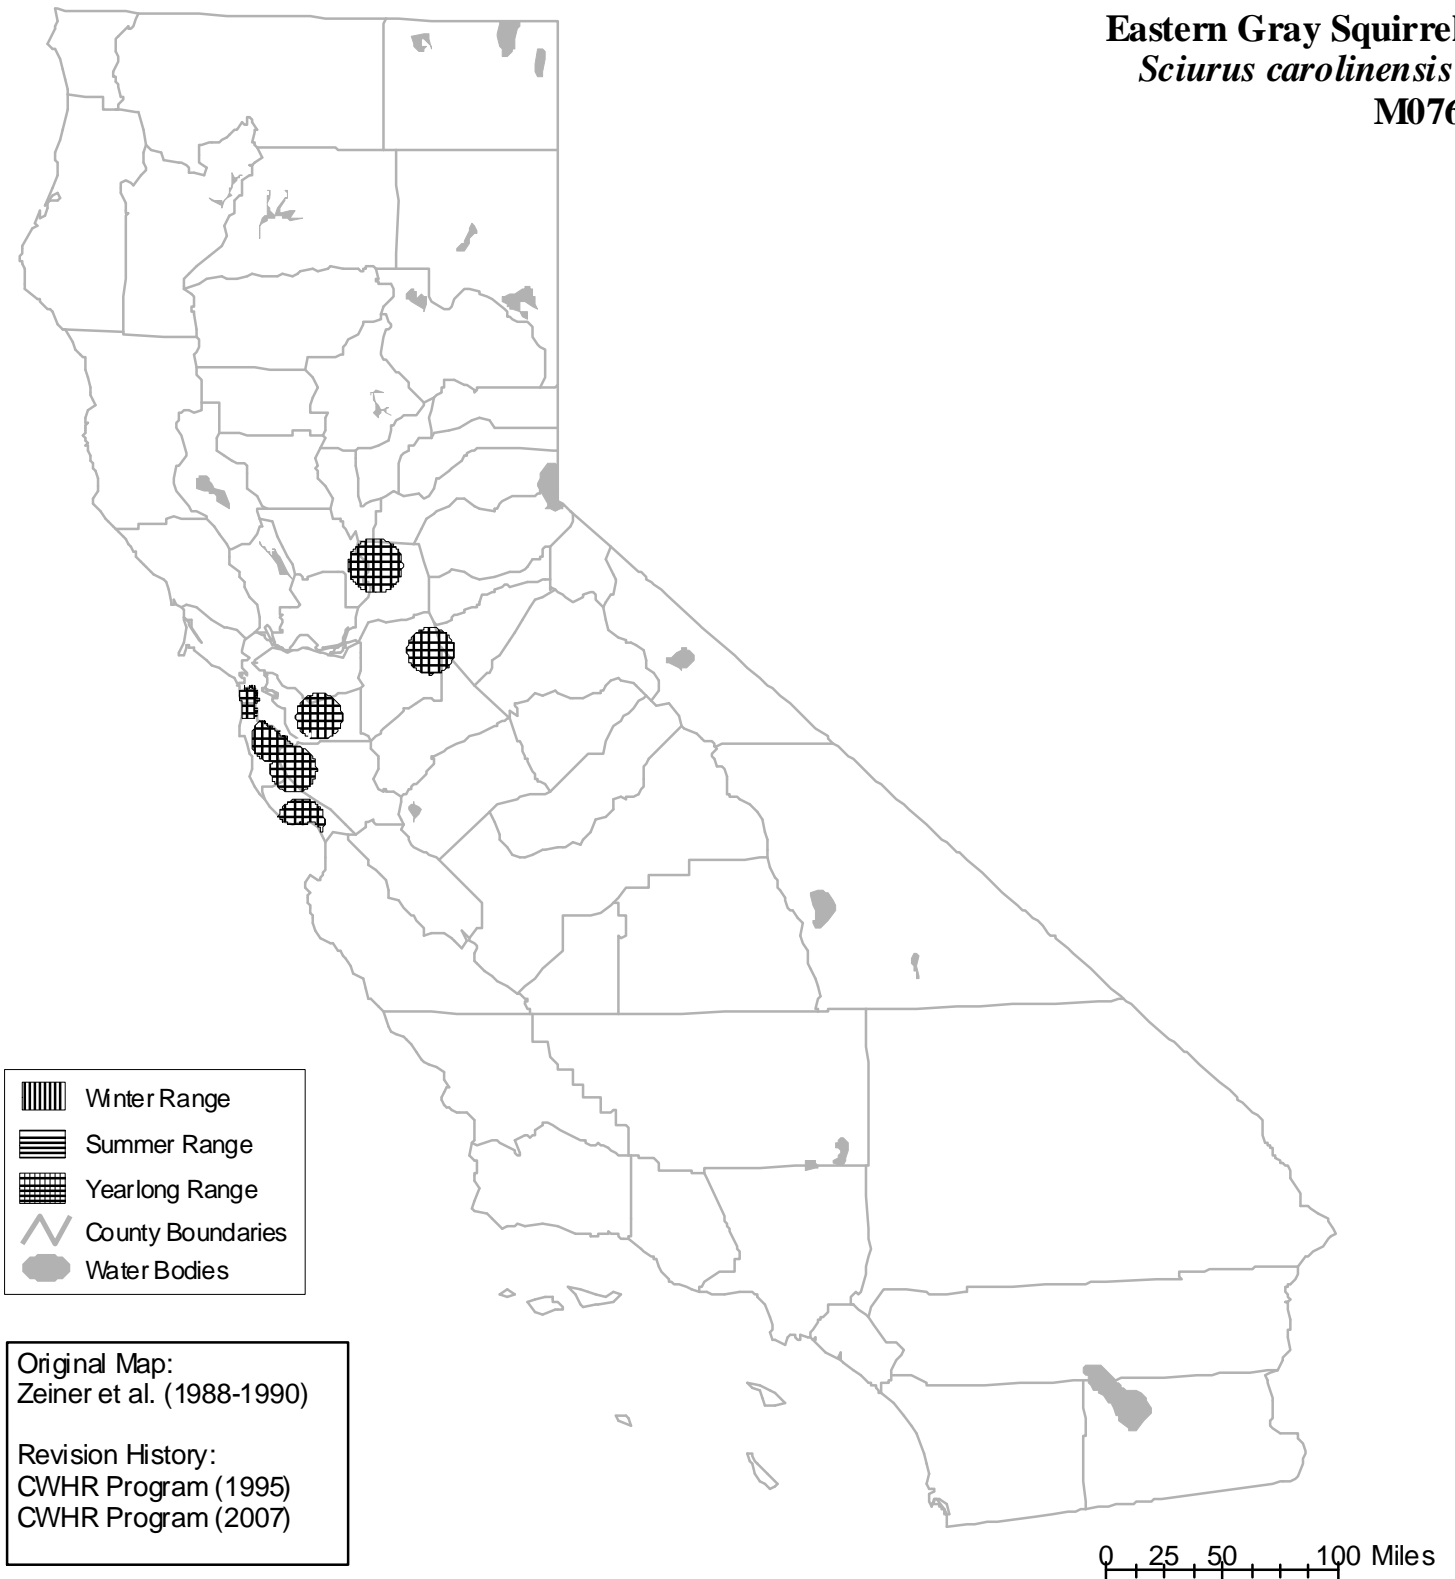

# California Wildlife Habitat Relationships System

California Department of Fish and Wildlife

California Interagency Wildlife Task Group

## Eastern Gray Squirrel *Sciurus carolinensis* M076

Range maps are based on available occurrence data and professional knowledge. They represent current, but not historic or potential, range. Unless otherwise noted above, maps were originally published in Zeiner, D.C., W.F. Laudenslayer, Jr., K.E. Mayer, and M. White, eds. 1988-1990. California's Wildlife. Vol. I-III. California Depart. of Fish and Game, Sacramento, California. Updates are noted in maps that have been added or edited since original publication.