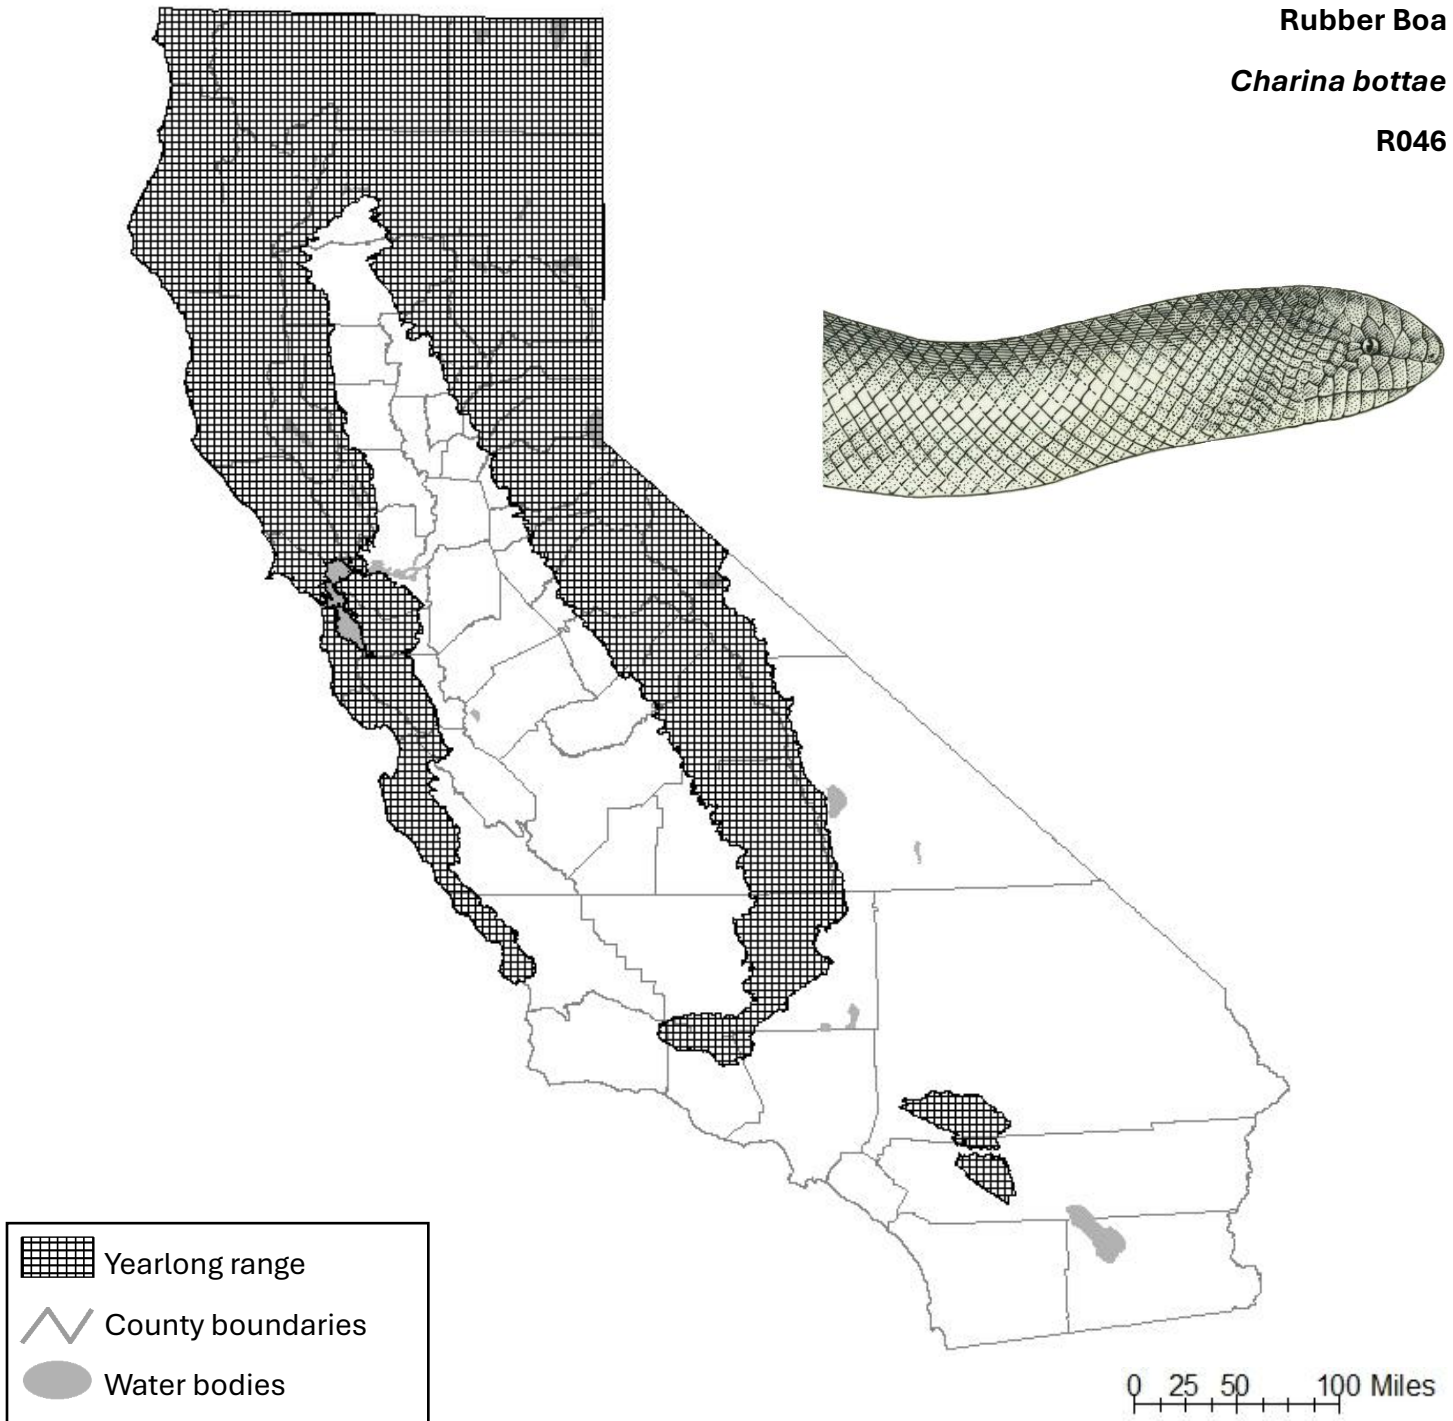

California Wildlife Habitat Relationships System

California Department of Fish and Wildlife

Rubber Boa

Charina bottae

R046

Range maps are based on available occurrence data and professional knowledge. They represent current range, not historical or potential, except as noted. This range map was updated by J Grismer and RADMAP in 2026.