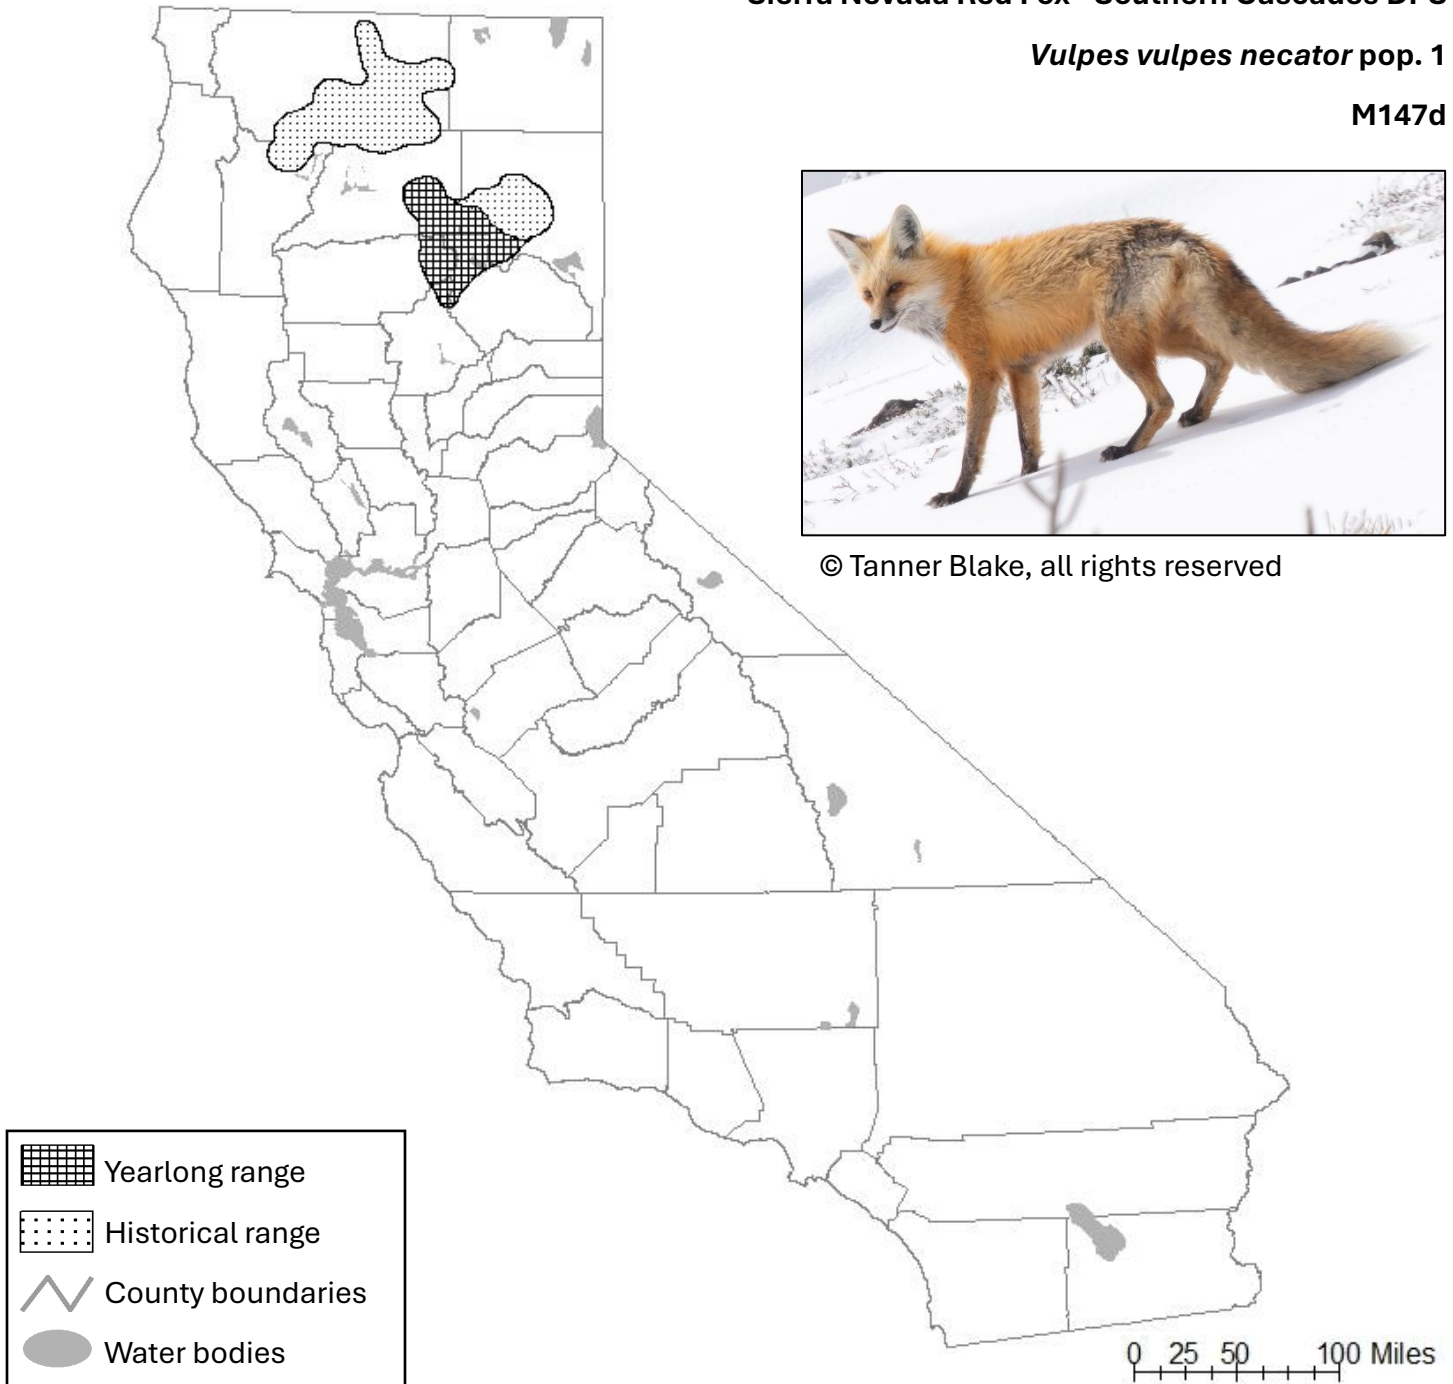

California Wildlife Habitat Relationships System

California Department of Fish and Wildlife

Sierra Nevada Red Fox - Southern Cascades DPS

Vulpes vulpes necator pop. 1

M147d

© Tanner Blake, all rights reserved

Range maps are based on available occurrence data and professional knowledge. They represent current range, not historical or potential, except as noted. This range map was updated by C Stermer and RADMAP in 2026. Original photo source: <https://www.inaturalist.org/observations/354159217>
Full revision history: <https://nrm.dfg.ca.gov/FileHandler.ashx?DocumentID=115517>
Range map use case guidance: <https://nrm.dfg.ca.gov/FileHandler.ashx?DocumentID=222269&inline>
More information: www.wildlife.ca.gov/data/CWHR