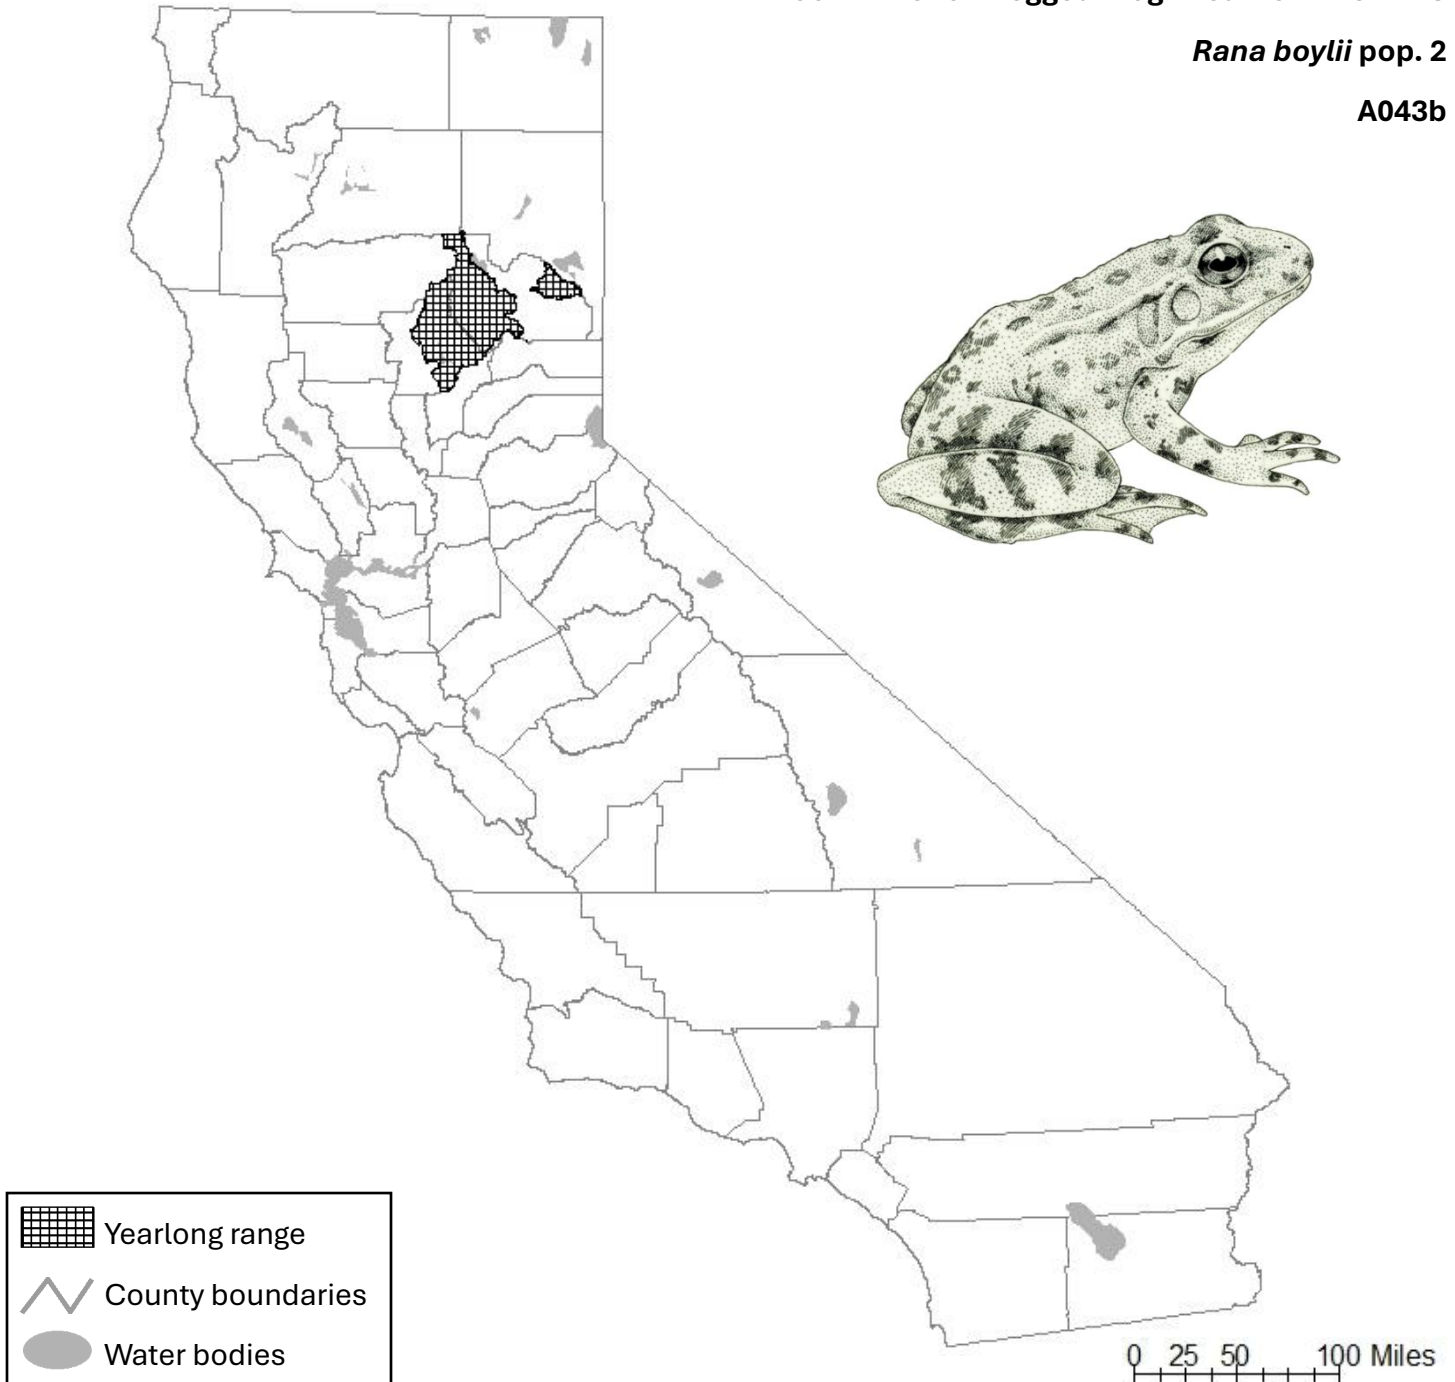

# California Wildlife Habitat Relationships System

California Department of Fish and Wildlife

## Foothill Yellow-legged Frog - Feather River DPS

*Rana boylei* pop. 2

A043b

Range maps are based on available occurrence data and professional knowledge. They represent current range, not historical or potential, except as noted. This range map was updated by CDFW in 2019.