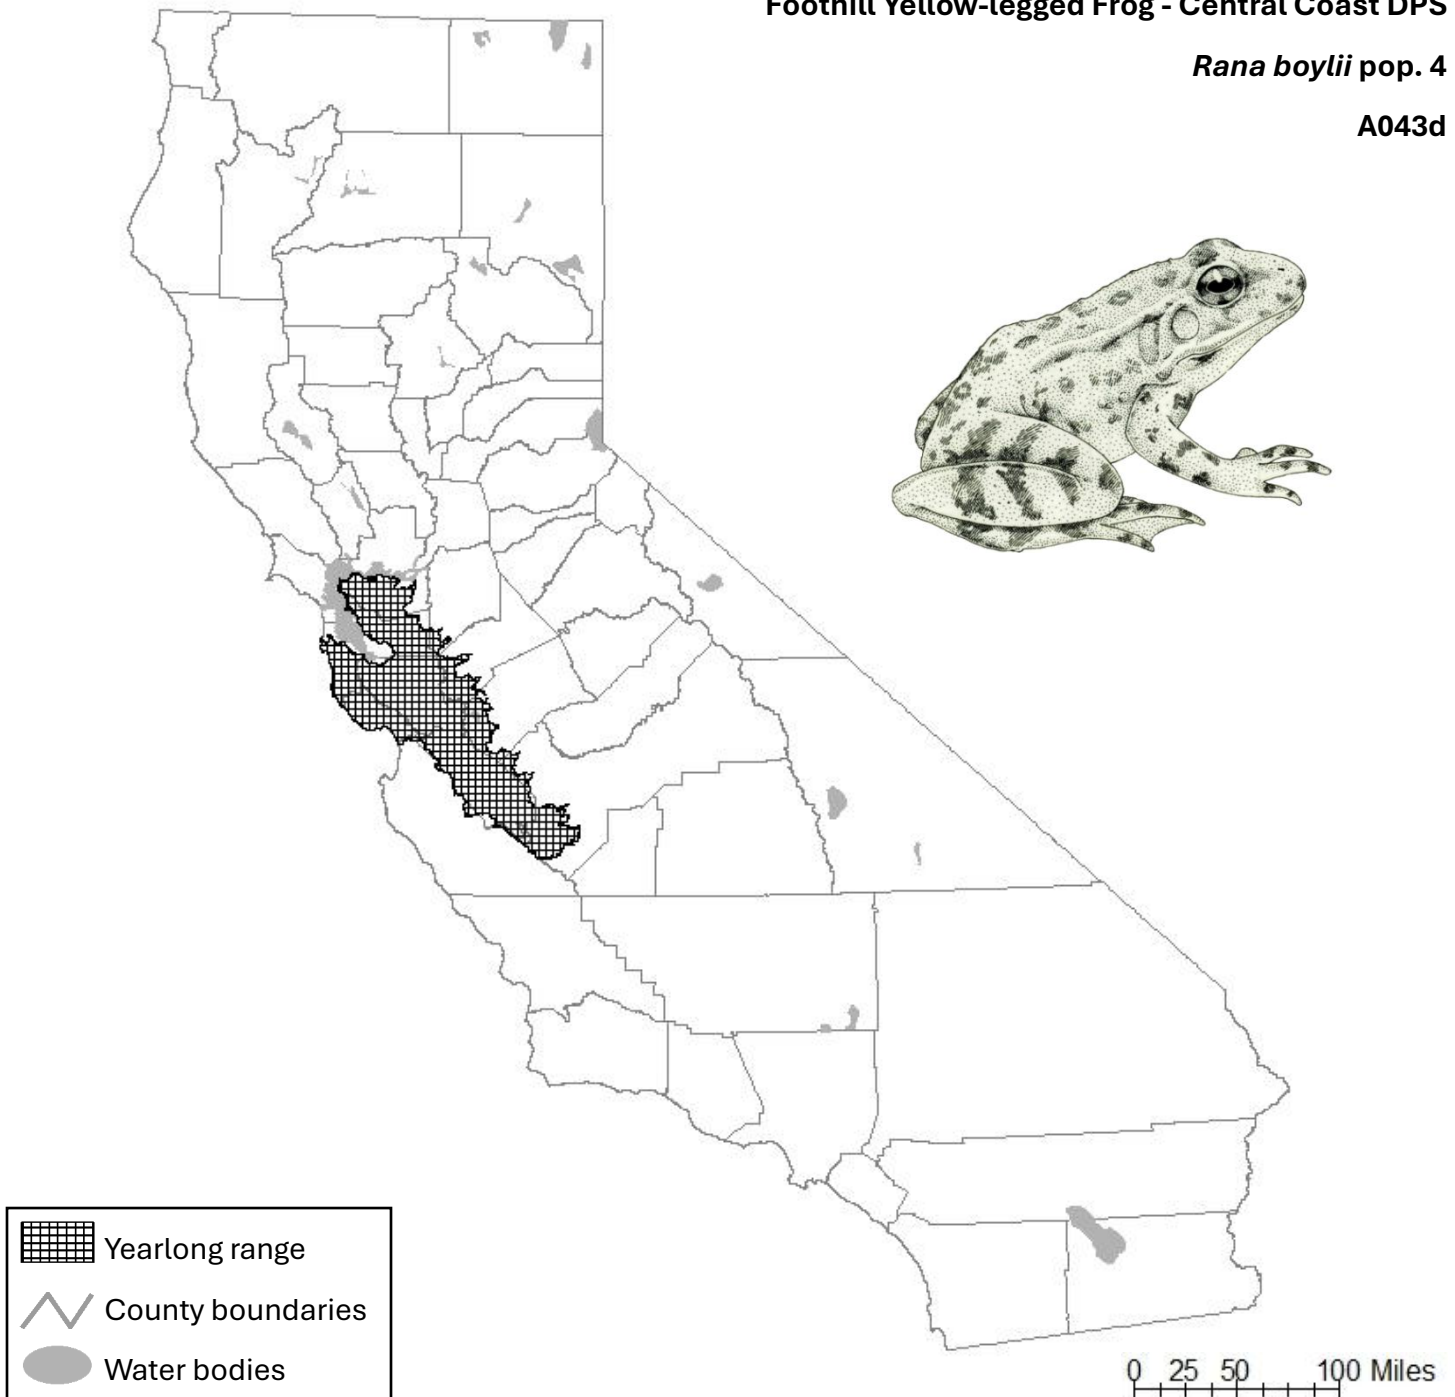

California Wildlife Habitat Relationships System

California Department of Fish and Wildlife

Foothill Yellow-legged Frog - Central Coast DPS

Rana boylei pop. 4

A043d

Range maps are based on available occurrence data and professional knowledge. They represent current range, not historical or potential, except as noted. This range map was updated by CDFW in 2019.

Full revision history: <https://nrm.dfg.ca.gov/FileHandler.ashx?DocumentID=115517>

Range map use case guidance: <https://nrm.dfg.ca.gov/FileHandler.ashx?DocumentID=222269&inline>

More information: www.wildlife.ca.gov/data/CWHR