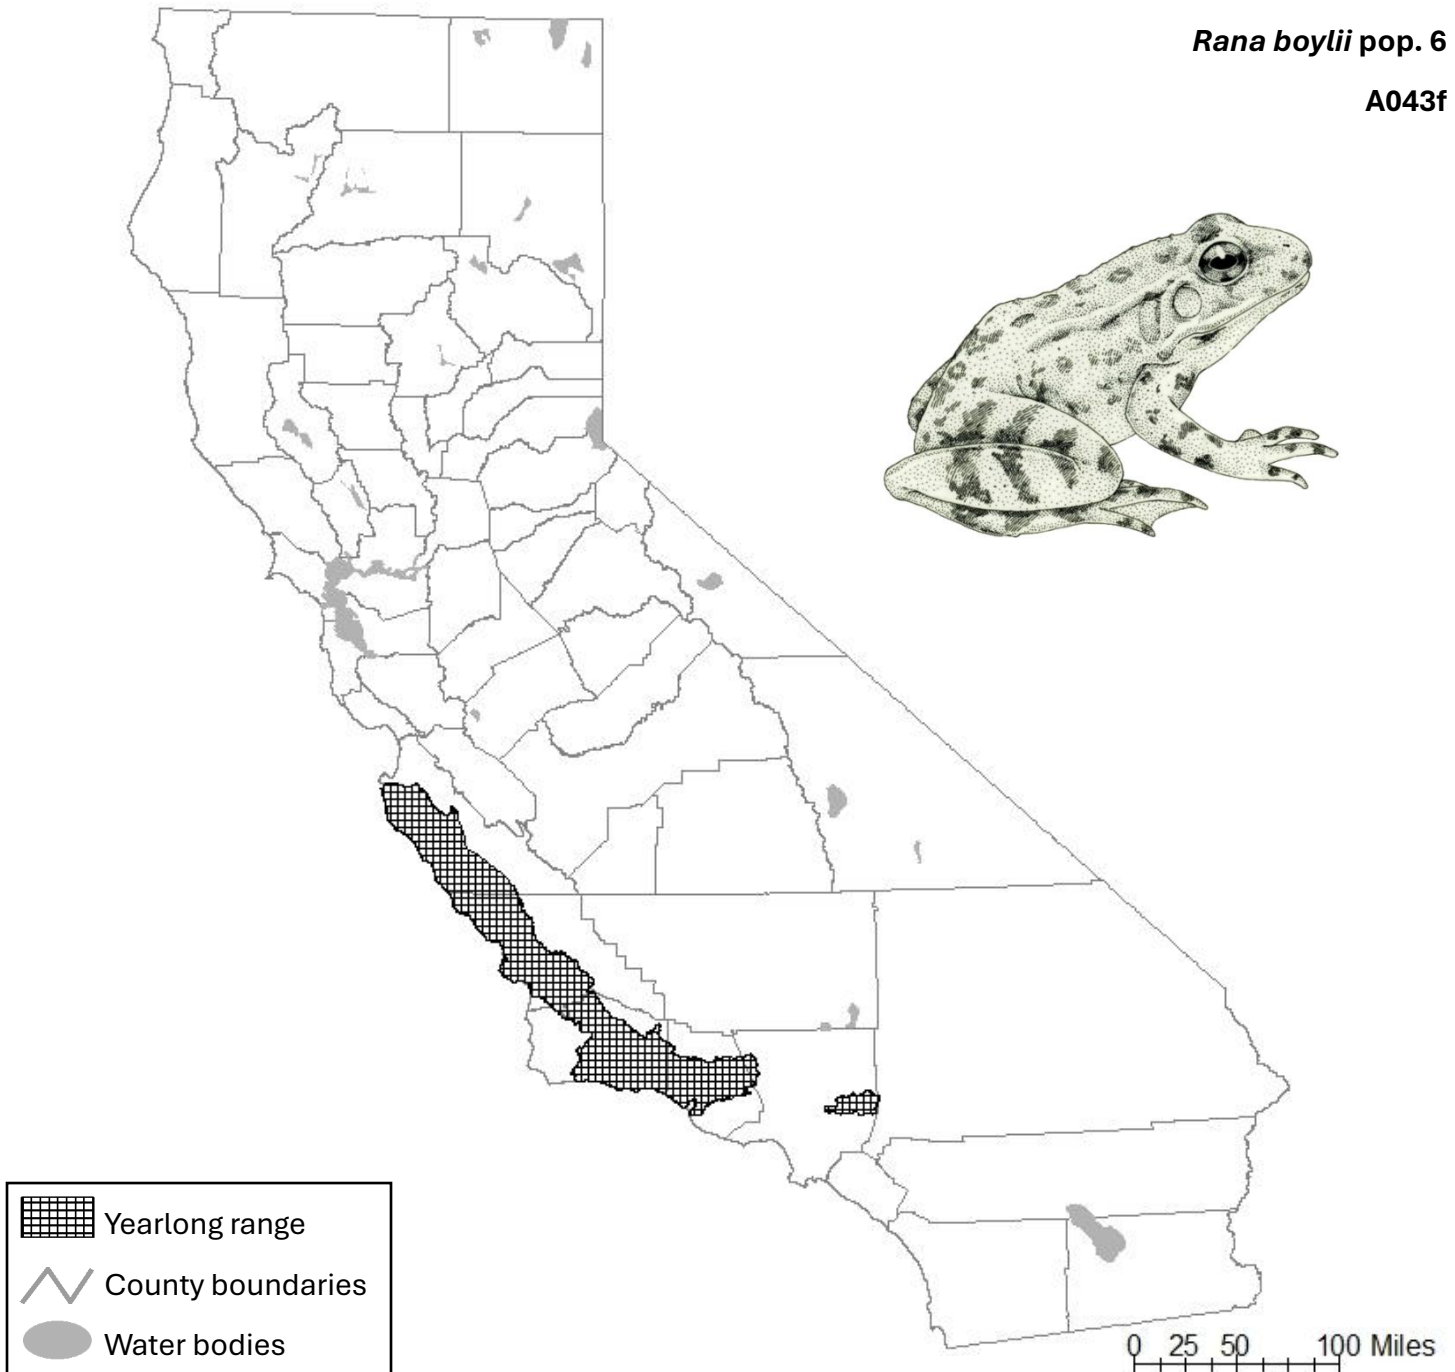

California Wildlife Habitat Relationships System

California Department of Fish and Wildlife

Foothill Yellow-legged Frog - South Coast DPS

Rana boylii pop. 6

A043f

Range maps are based on available occurrence data and professional knowledge. They represent current range, not historical or potential, except as noted. This range map was updated by CDFW in 2019.

Full revision history: <https://nrm.dfg.ca.gov/FileHandler.ashx?DocumentID=115517>

Range map use case guidance: <https://nrm.dfg.ca.gov/FileHandler.ashx?DocumentID=222269&inline>

More information: www.wildlife.ca.gov/data/CWHR