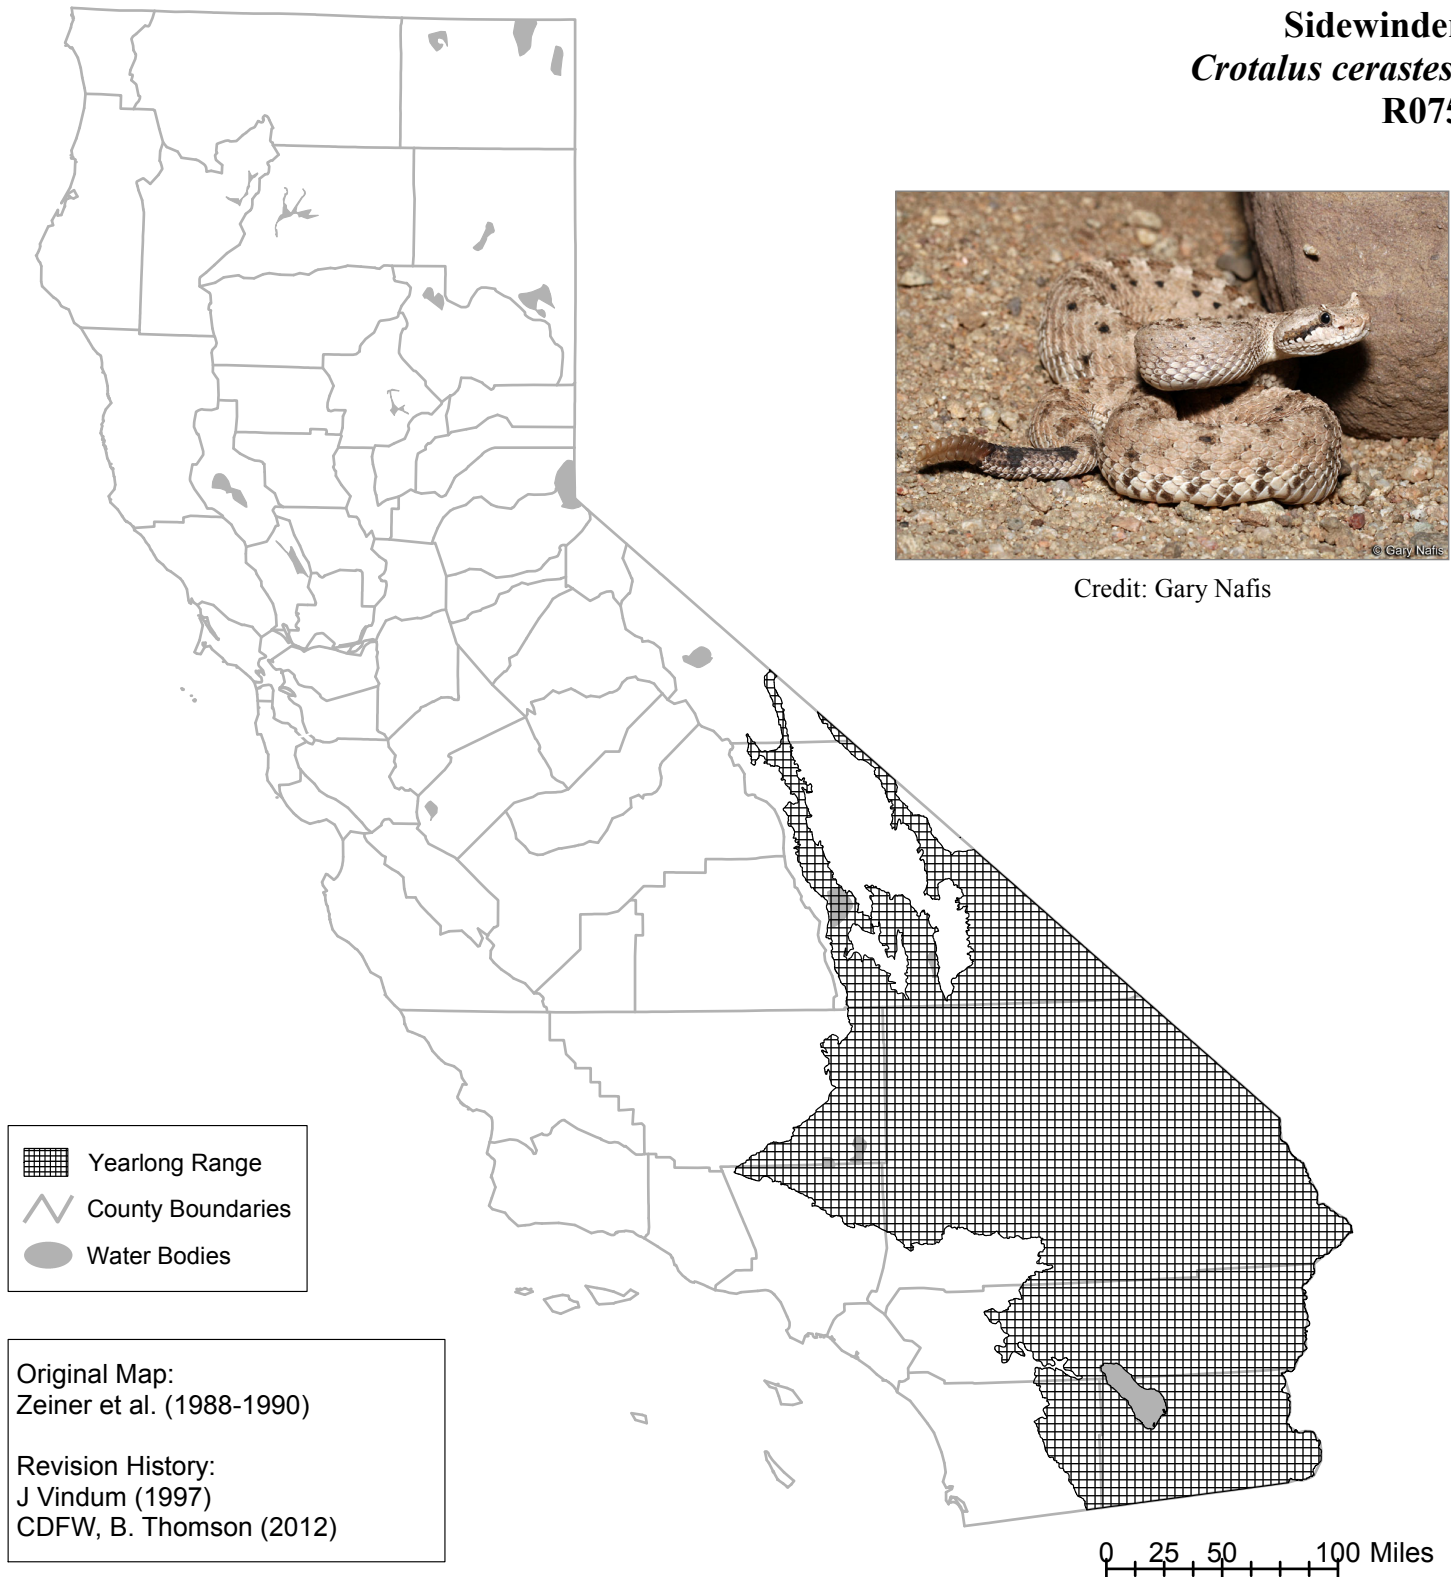

California Wildlife Habitat Relationships System

California Department of Fish and Wildlife

California Interagency Wildlife Task Group

Sidewinder *Crotalus cerastes* R075

Credit: Gary Nafis

Range maps are based on available occurrence data and professional knowledge. They represent current, but not historic or potential, range. Unless otherwise noted above, maps were originally published in Zeiner, D.C., W.F. Laudenslayer, Jr., K.E. Mayer, and M. White, eds. 1988-1990. California's Wildlife. Vol. I-III. California Depart. of Fish and Game, Sacramento, California. Updates are noted in maps that have been added or edited since original publication.