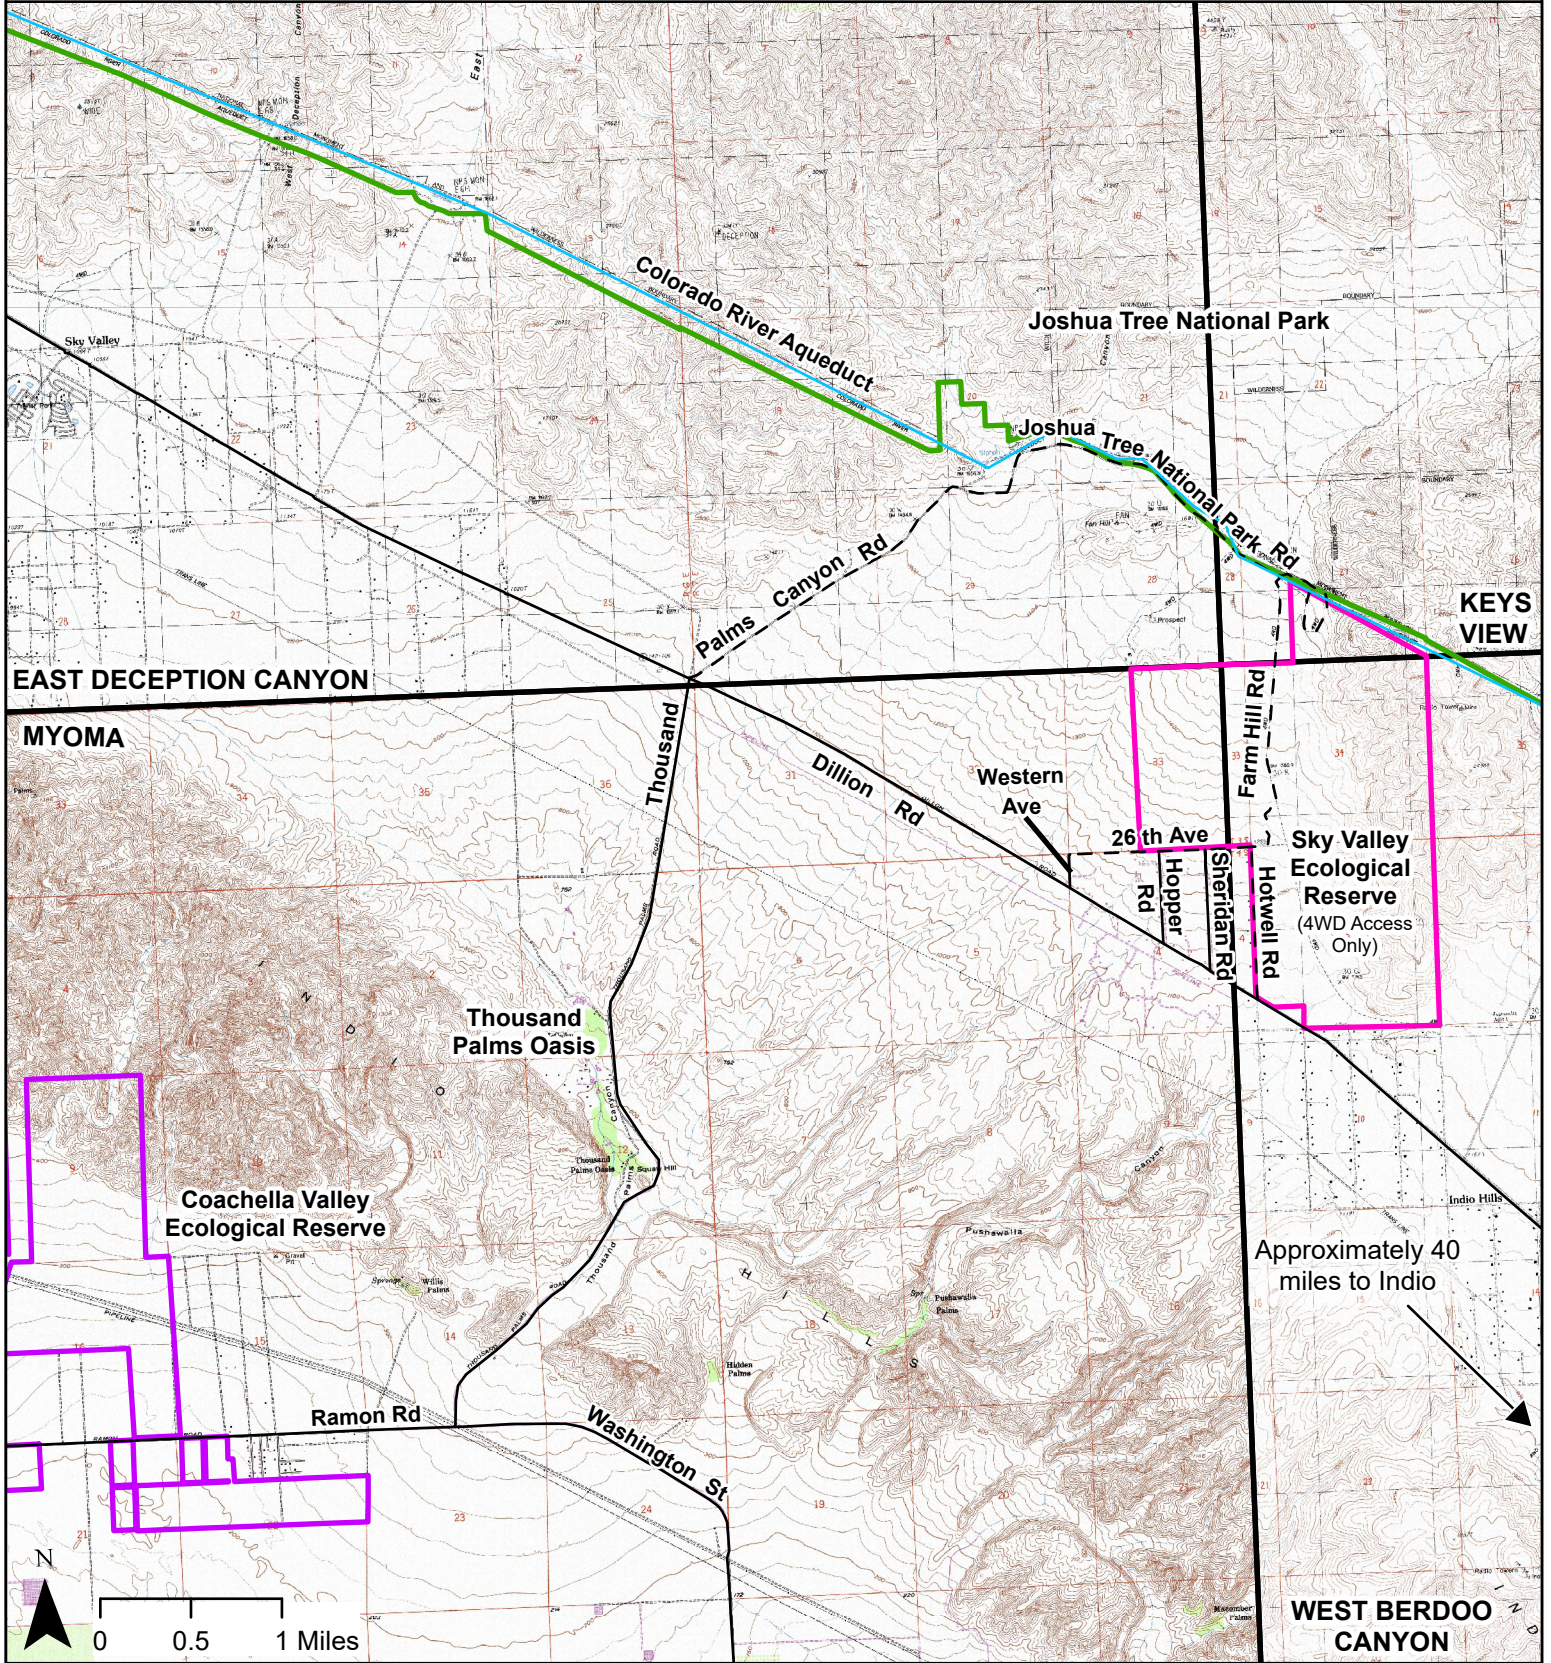

California Department of Fish and Wildlife
 Inland Desert Region
 Sky Valley Ecological Reserve
 Riverside County

DATA SOURCE
 USGS Topographic 1:24,000

Disclaimer: Boundaries are approximate.
 Map intended for general purposes only.

- Sky Valley Ecological Reserve
- Coachella Valley Ecological Reserve
- Joshua Tree National Park Boundary
- Two Lane Road
- 4WD Road
- Canal

Wildlife Branch, Lands Program
 AN - 6/24/2026