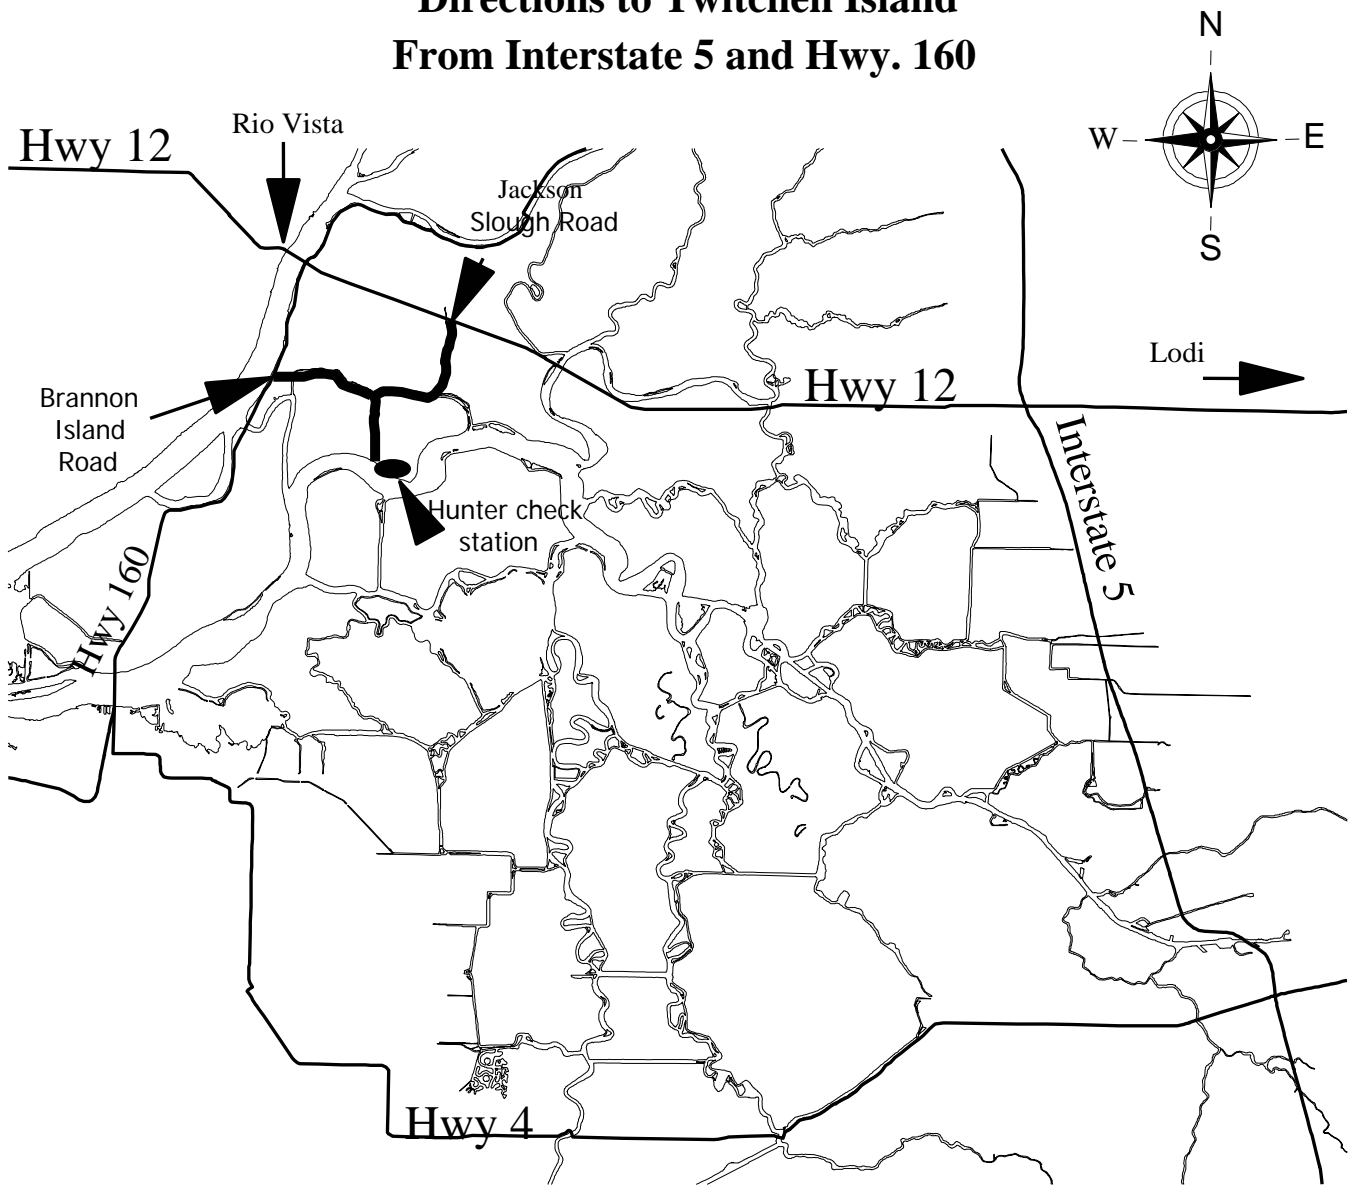

Directions to Twitchell Island From Interstate 5 and Hwy. 160

Directions from I-5

Take Highway 12 west towards Rio Vista for 12.5 miles. At the intersection of Highway 12 and Jackson Slough Road **TURN LEFT**. Follow Jackson Slough Road south to the end (1.7 Miles). **TURN RIGHT, LEFT** over the Slough, **AND RIGHT AGAIN** onto Twitchell Island Road and proceed 1.3 miles west **TURN LEFT** at sign and proceed south to hunter check station at end of road.

Directions from Highway 160

Take the Brannon Island Road turnoff and proceed east 0.6 miles. Continue straight onto Twitchell Island Road. Go 2 miles east and **TURN RIGHT** at the sign and proceed south to the check station at end of road.