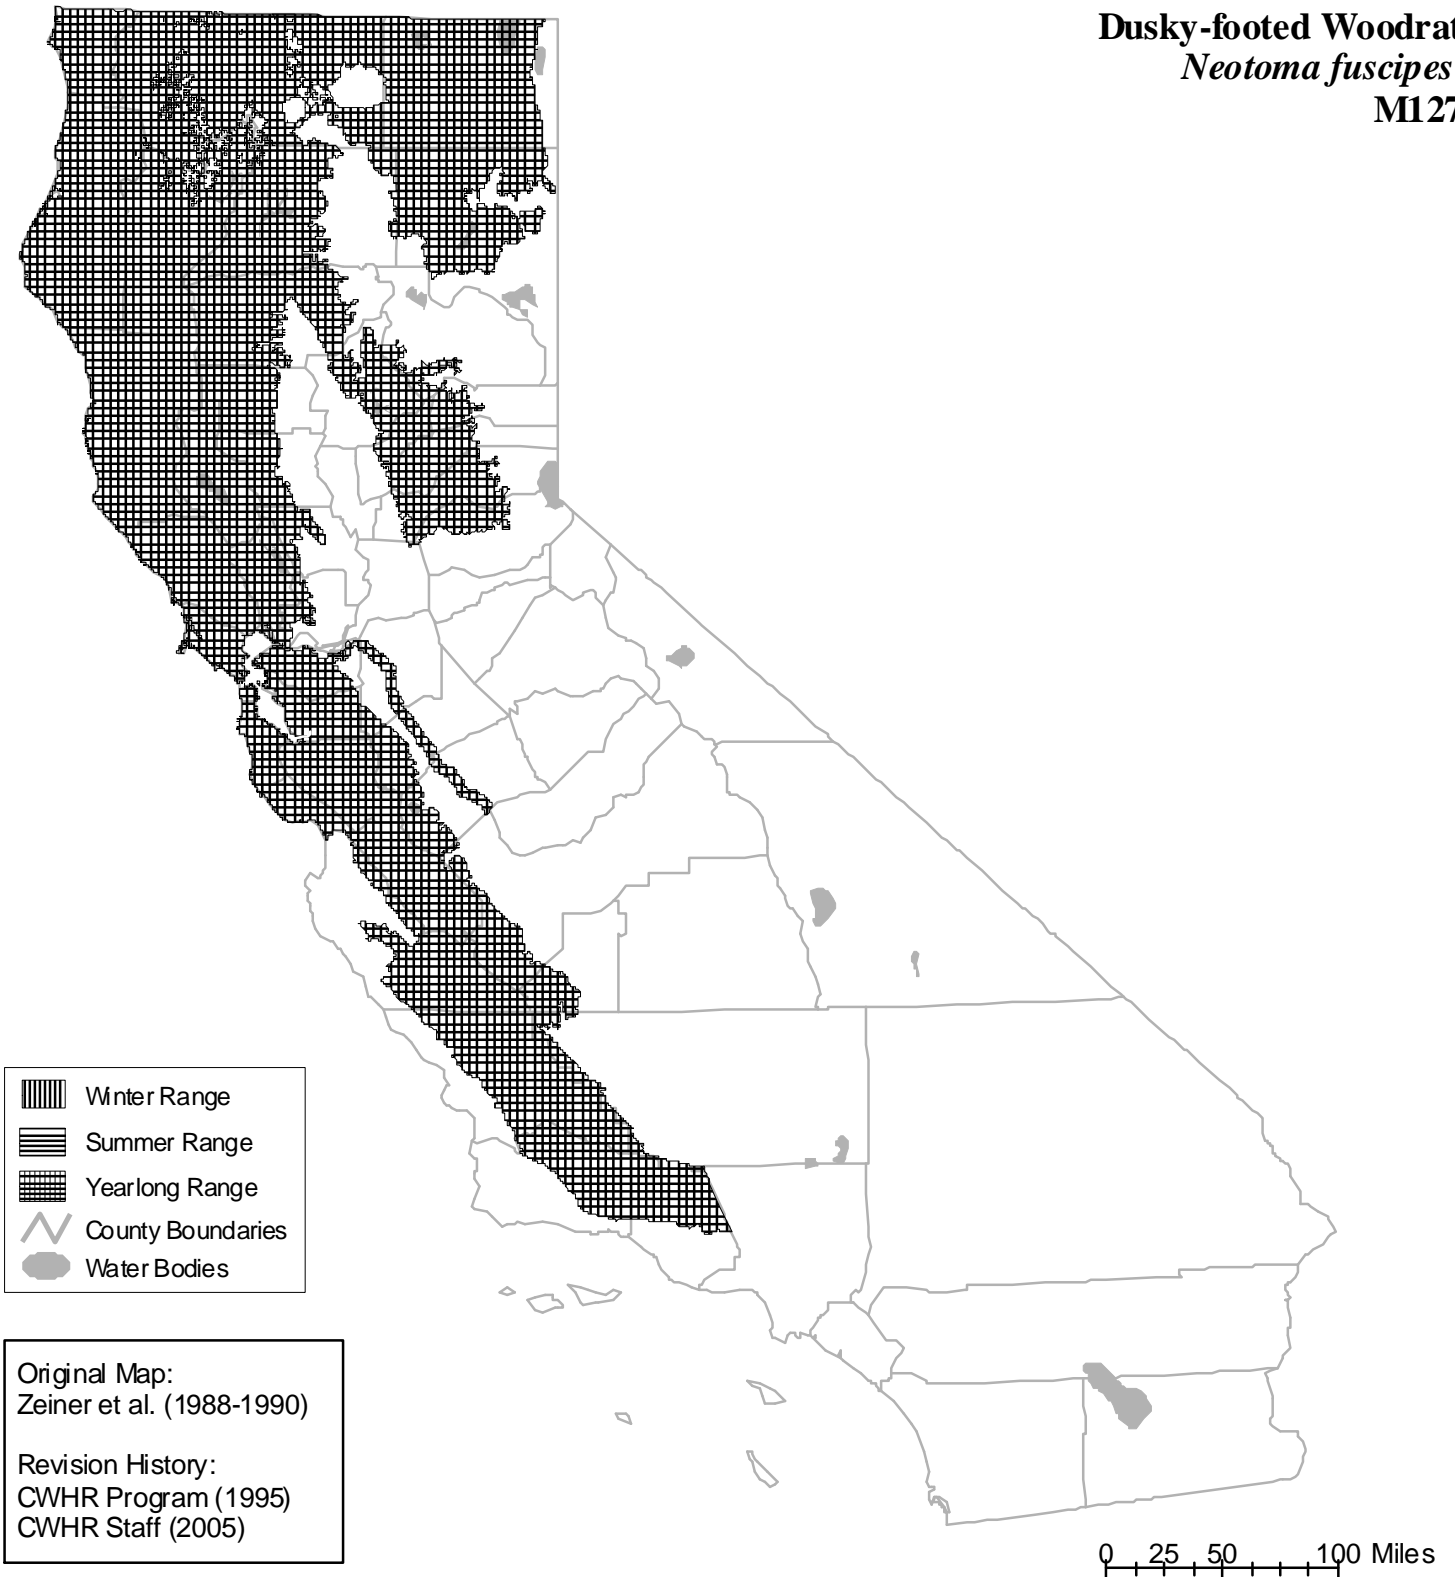

California Wildlife Habitat Relationships System

California Department of Fish and Wildlife

California Interagency Wildlife Task Group

Dusky-footed Woodrat
Neotoma fuscipes
M127

Range maps are based on available occurrence data and professional knowledge. They represent current, but not historic or potential, range. Unless otherwise noted above, maps were originally published in Zeiner, D.C., W.F. Laudenslayer, Jr., K.E. Mayer, and M. White, eds. 1988-1990. California's Wildlife. Vol. I-III. California Depart. of Fish and Game, Sacramento, California. Updates are noted in maps that have been added or edited since original publication.