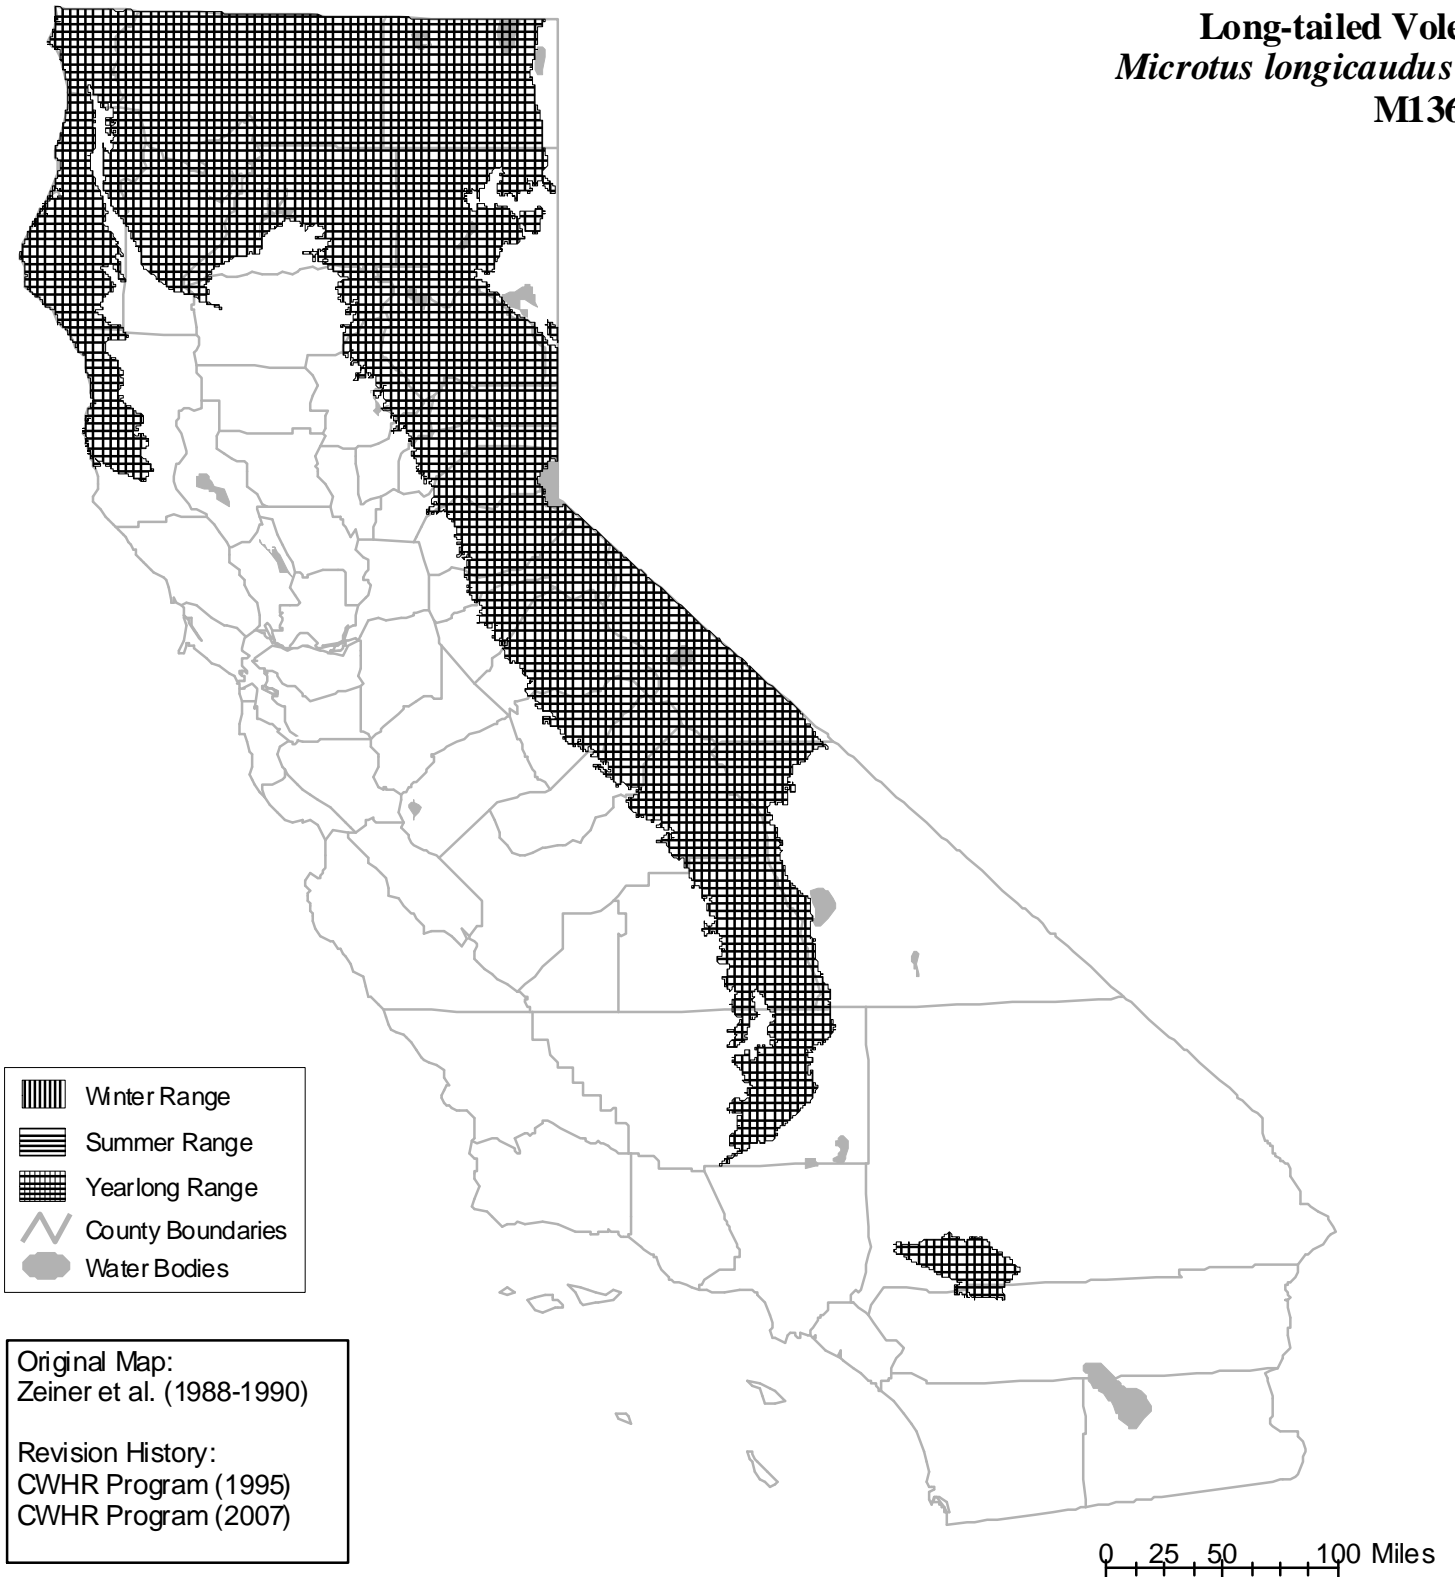

# California Wildlife Habitat Relationships System

California Department of Fish and Wildlife

California Interagency Wildlife Task Group

## Long-tailed Vole *Microtus longicaudus* M136

Range maps are based on available occurrence data and professional knowledge. They represent current, but not historic or potential, range. Unless otherwise noted above, maps were originally published in Zeiner, D.C., W.F. Laudenslayer, Jr., K.E. Mayer, and M. White, eds. 1988-1990. California's Wildlife. Vol. I-III. California Depart. of Fish and Game, Sacramento, California. Updates are noted in maps that have been added or edited since original publication.