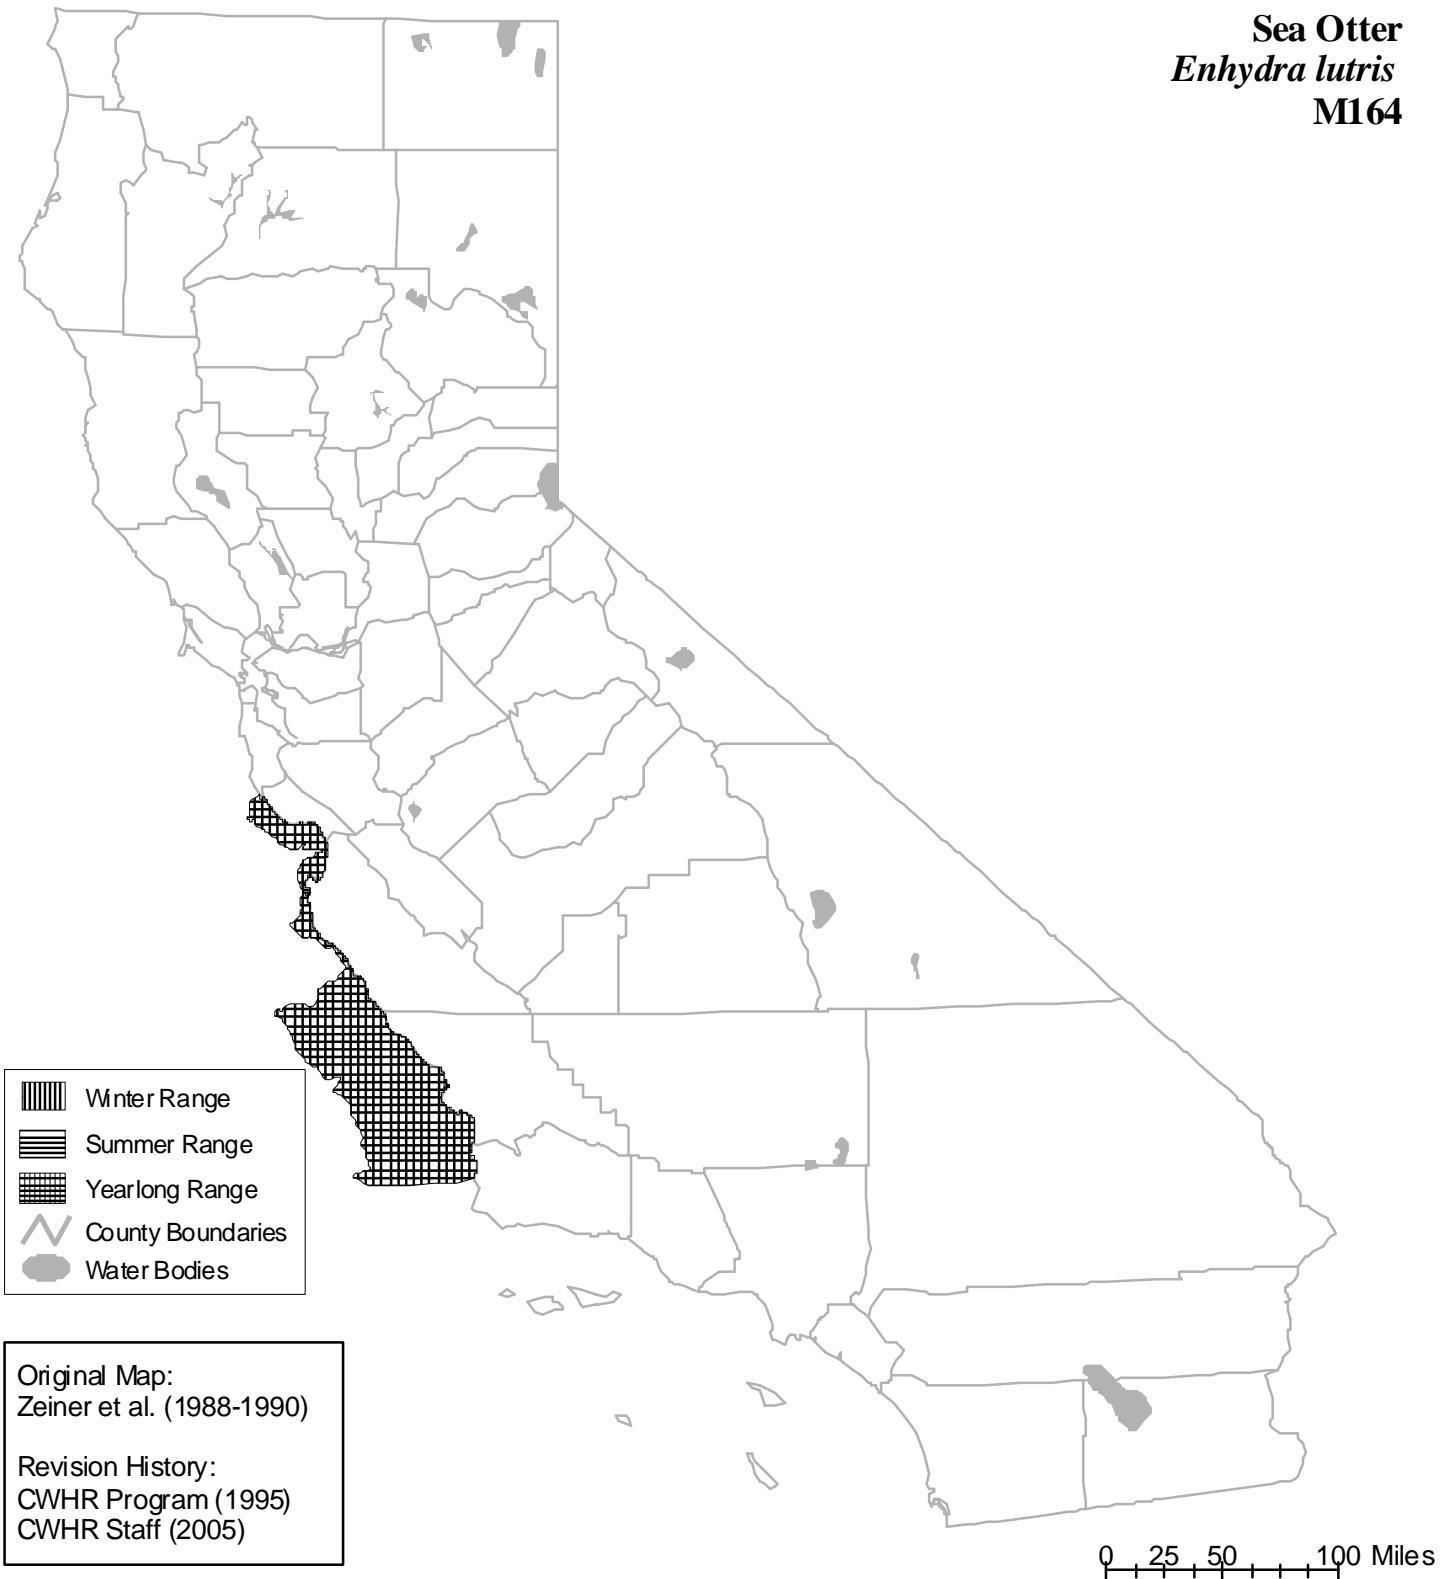

California Wildlife Habitat Relationships System

California Department of Fish and Wildlife

California Interagency Wildlife Task Group

Sea Otter *Enhydra lutris* M164

Enhydra lutris nereis is the only representative subspecies of *Enhydra lutris* regularly occurring in California. Range maps are based on available occurrence data and professional knowledge. They represent current, but not historic or potential, range. Unless otherwise noted above, maps were originally published in Zeiner, D.C., W.F. Laudenslayer, Jr., K.E. Mayer, and M. White, eds. 1988-1990. California's Wildlife. Vol. I-III. California Depart. of Fish and Game, Sacramento, California. Updates are noted in maps that have been added or edited since original publication.