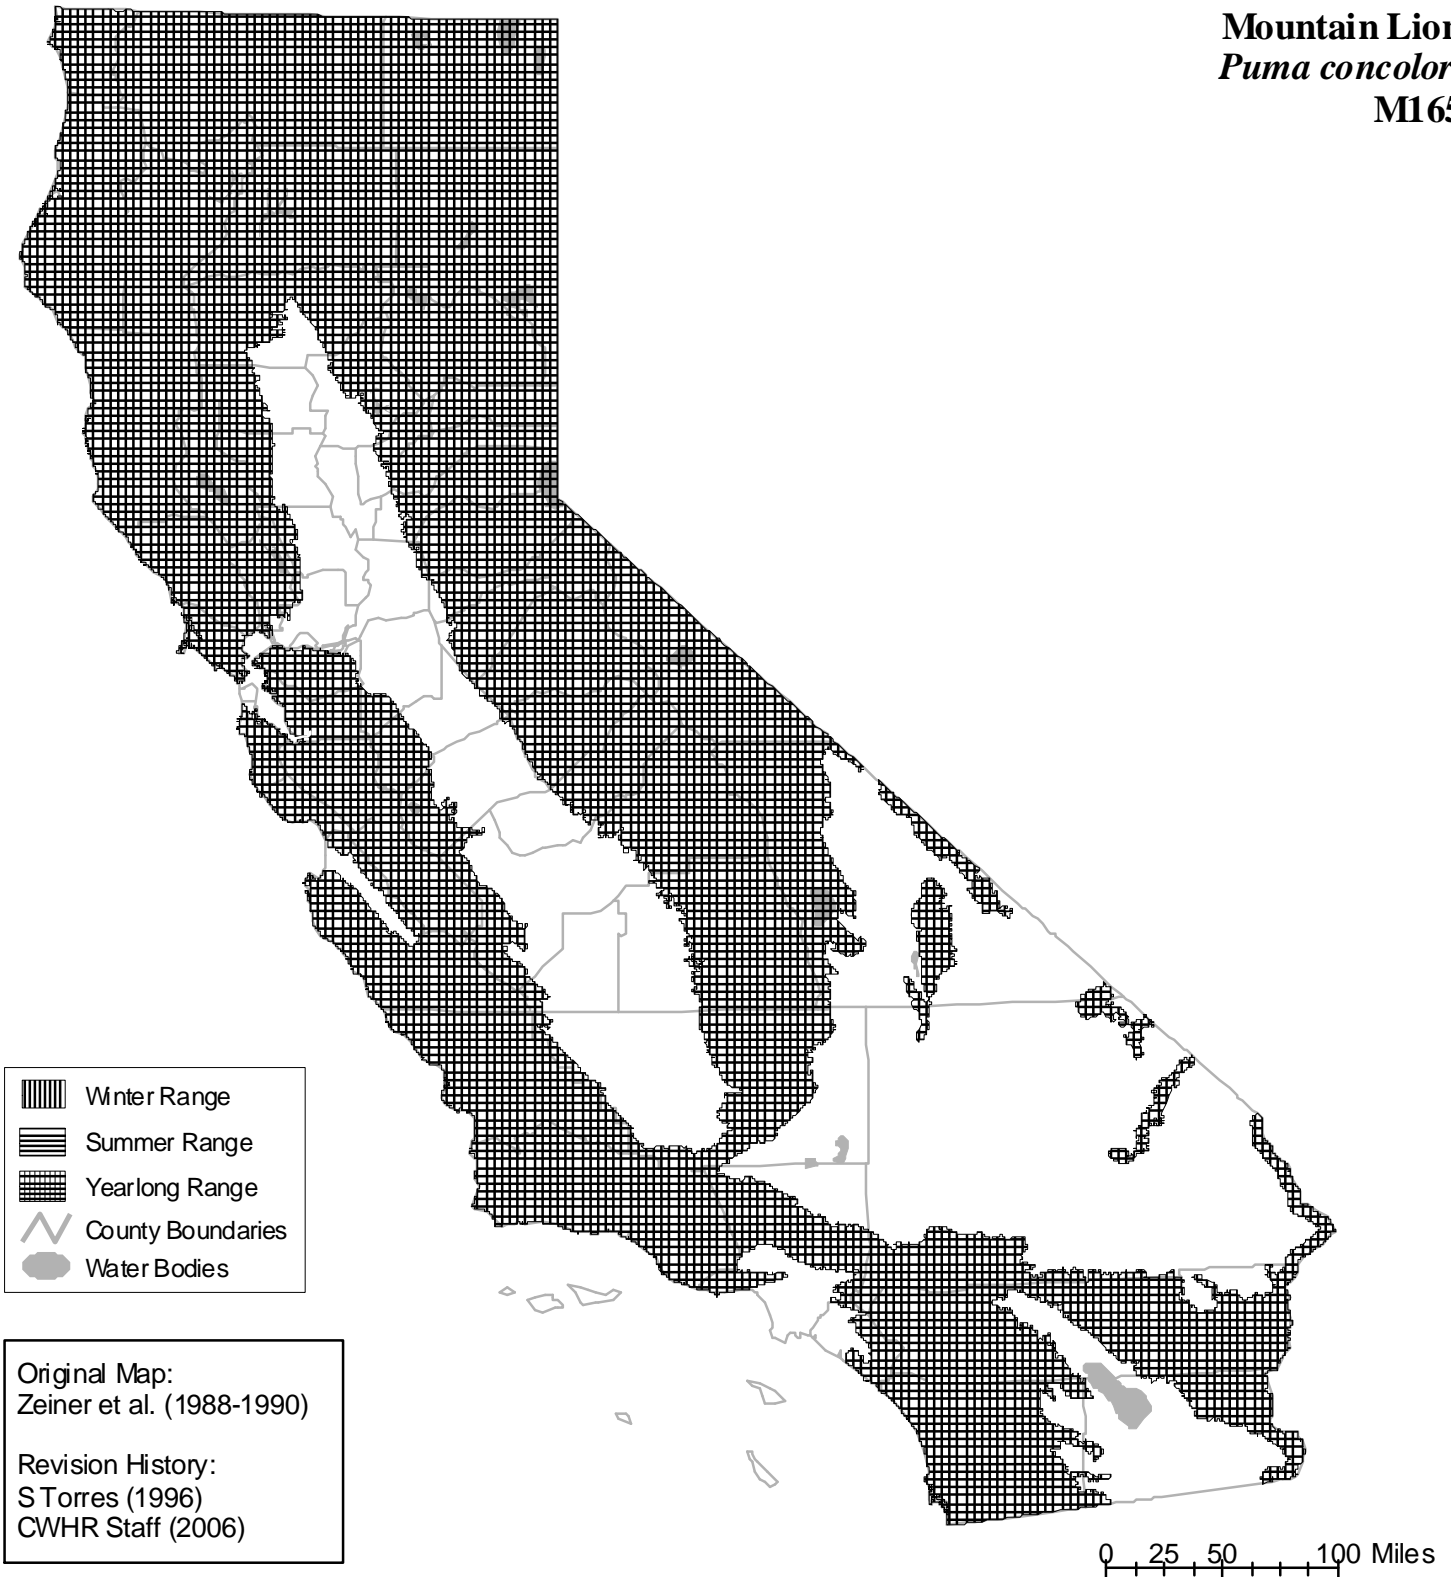

California Wildlife Habitat Relationships System

California Department of Fish and Wildlife

California Interagency Wildlife Task Group

Mountain Lion
Puma concolor
M165

Range maps are based on available occurrence data and professional knowledge. They represent current, but not historic or potential, range. Unless otherwise noted above, maps were originally published in Zeiner, D.C., W.F. Laudenslayer, Jr., K.E. Mayer, and M. White, eds. 1988-1990. California's Wildlife. Vol. I-III. California Depart. of Fish and Game, Sacramento, California. Updates are noted in maps that have been added or edited since original publication.