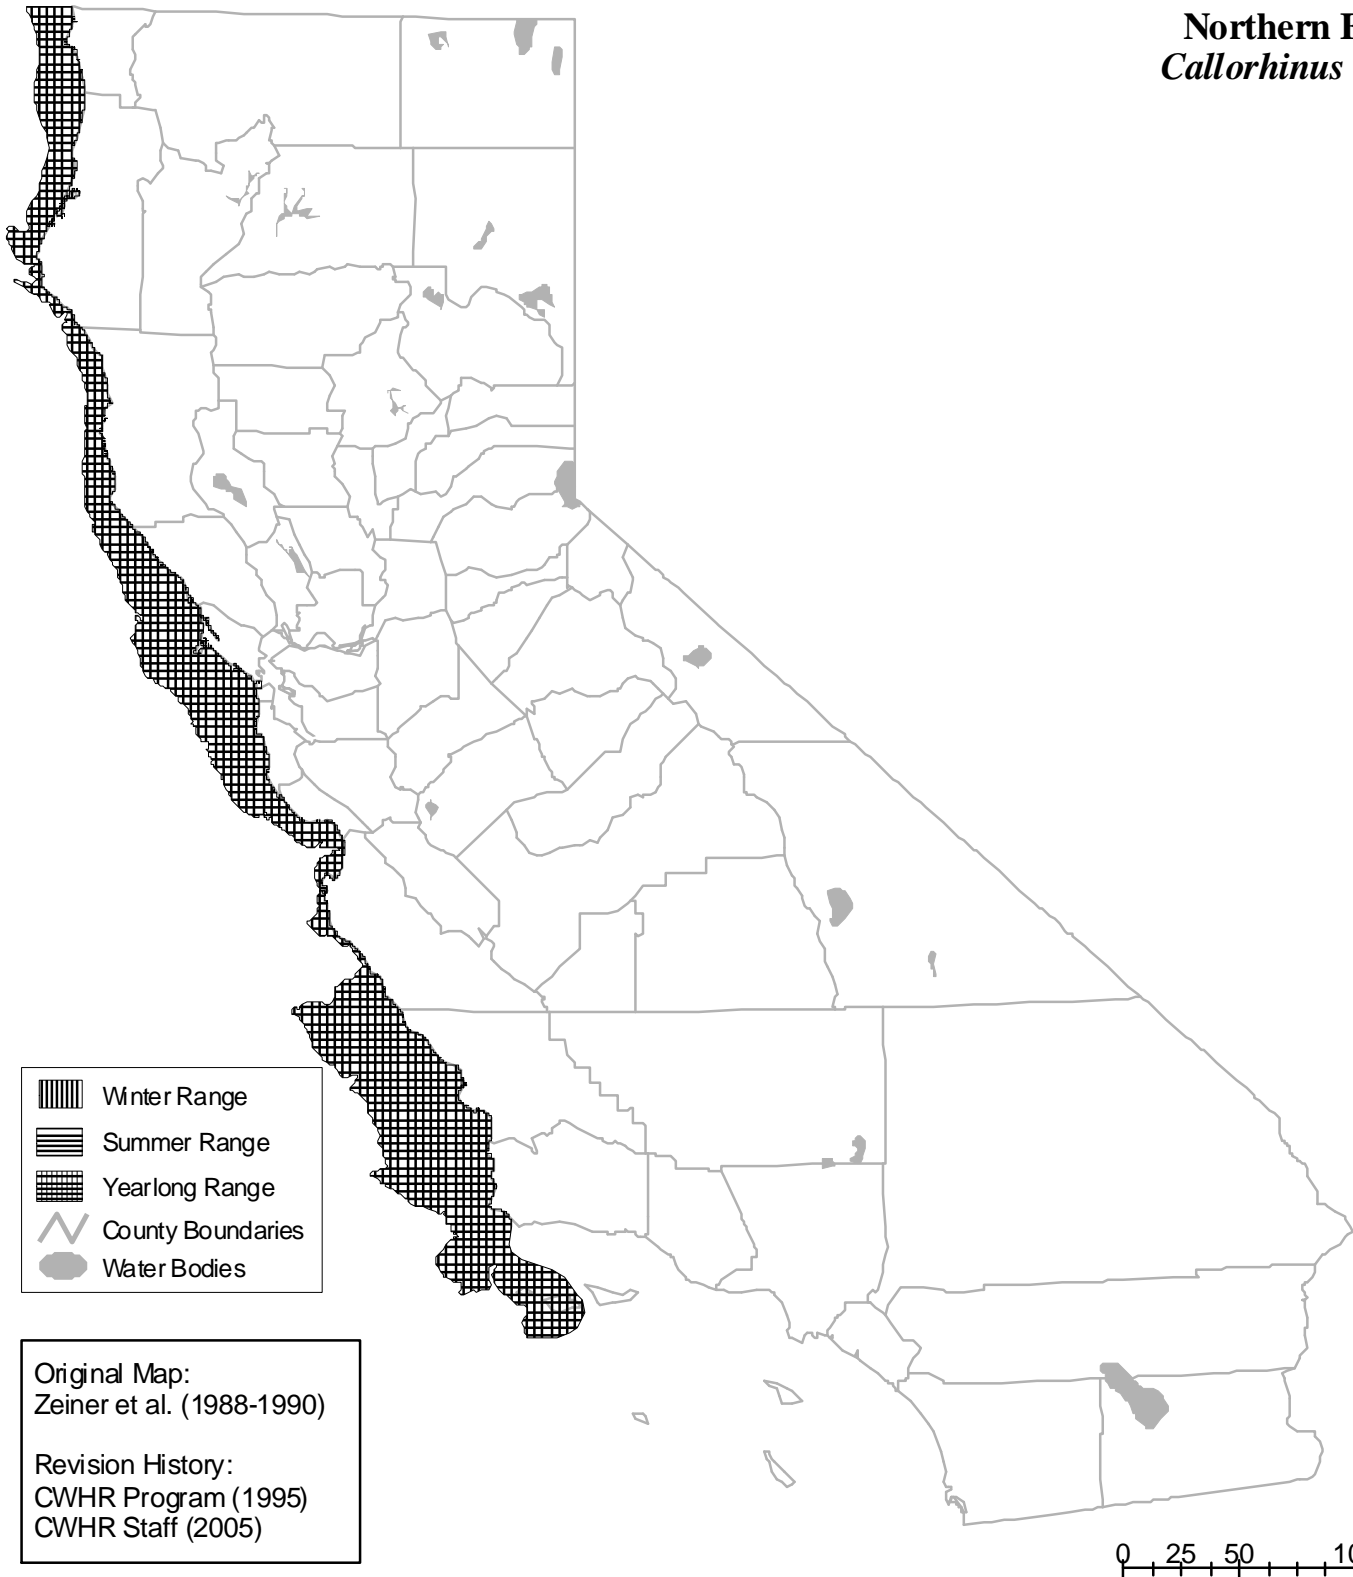

California Wildlife Habitat Relationships System

California Department of Fish and Wildlife

California Interagency Wildlife Task Group

Northern Fur-Seal *Callorhinus ursinus* M167

Range maps are based on available occurrence data and professional knowledge. They represent current, but not historic or potential, range. Unless otherwise noted above, maps were originally published in Zeiner, D.C., W.F. Laudenslayer, Jr., K.E. Mayer, and M. White, eds. 1988-1990. California's Wildlife. Vol. I-III. California Depart. of Fish and Game, Sacramento, California. Updates are noted in maps that have been added or edited since original publication.