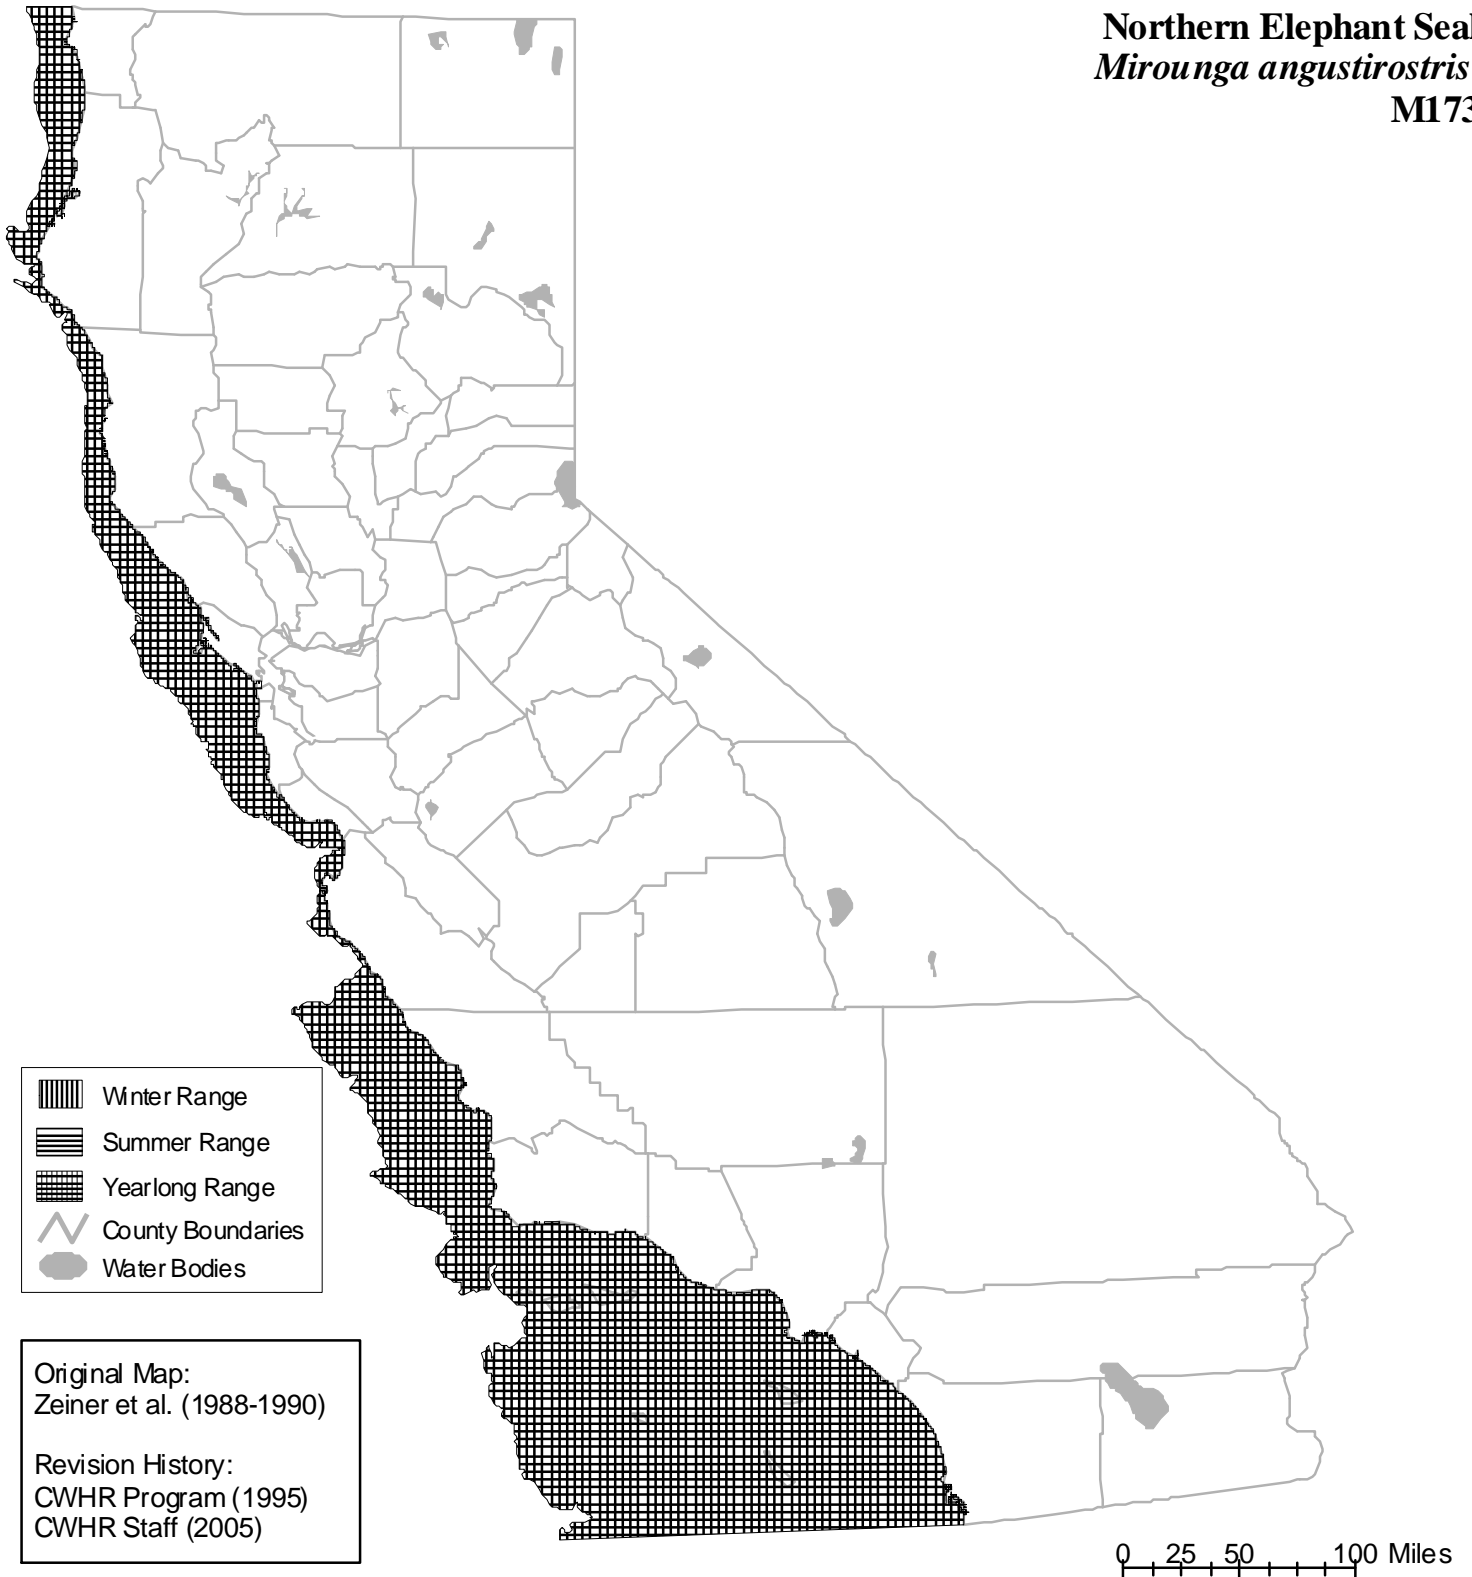

# California Wildlife Habitat Relationships System

California Department of Fish and Wildlife

California Interagency Wildlife Task Group

---

## Northern Elephant Seal *Mirounga angustirostris* M173

---

Range maps are based on available occurrence data and professional knowledge. They represent current, but not historic or potential, range. Unless otherwise noted above, maps were originally published in Zeiner, D.C., W.F. Laudenslayer, Jr., K.E. Mayer, and M. White, eds. 1988-1990. California's Wildlife. Vol. I-III. California Depart. of Fish and Game, Sacramento, California. Updates are noted in maps that have been added or edited since original publication.