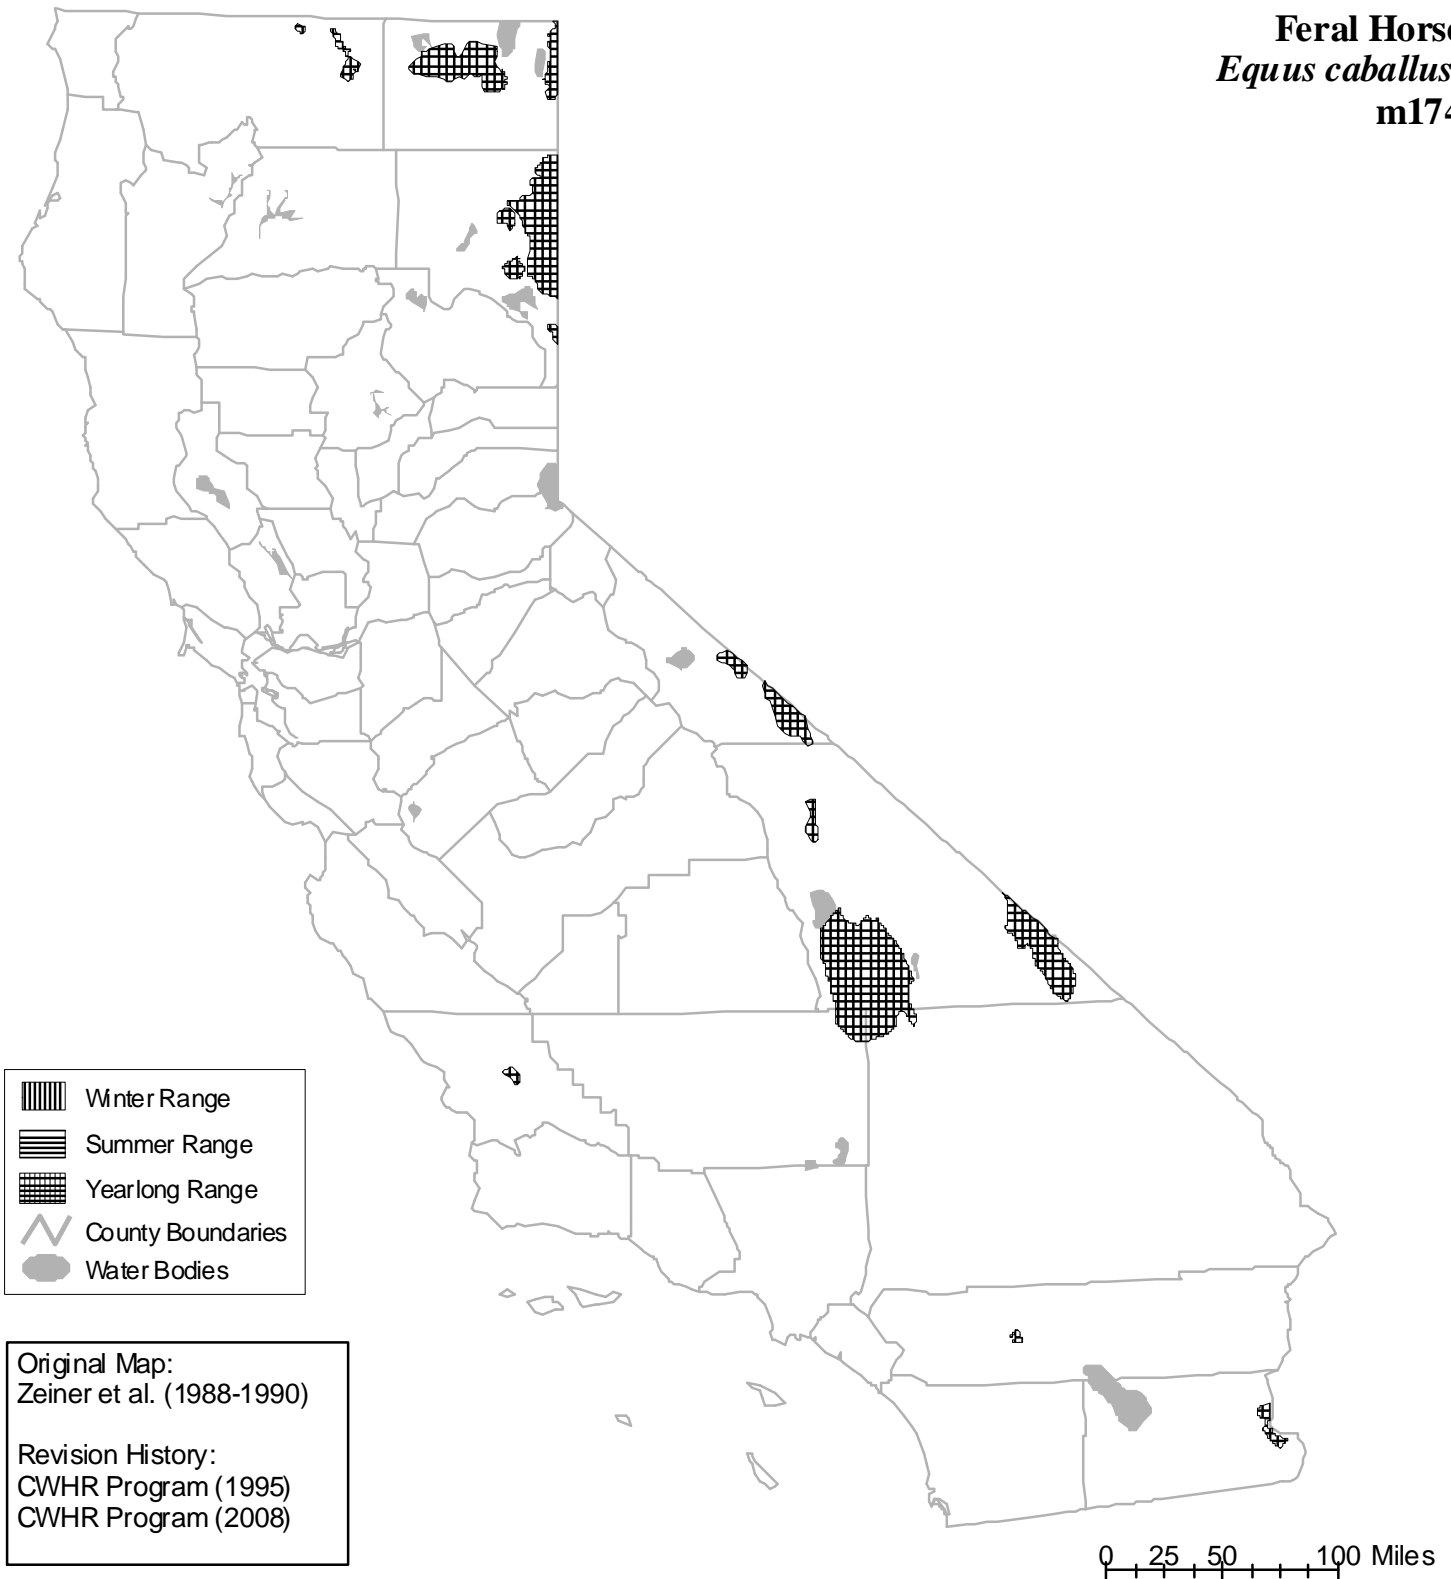

# California Wildlife Habitat Relationships System

California Department of Fish and Wildlife

California Interagency Wildlife Task Group

**Feral Horse**  
*Equus caballus*  
m174

Range maps are based on available occurrence data and professional knowledge. They represent current, but not historic or potential, range. Unless otherwise noted above, maps were originally published in Zeiner, D.C., W.F. Laudenslayer, Jr., K.E. Mayer, and M. White, eds. 1988-1990. California's Wildlife. Vol. I-III. California Depart. of Fish and Game, Sacramento, California. Updates are noted in maps that have been added or edited since original publication.