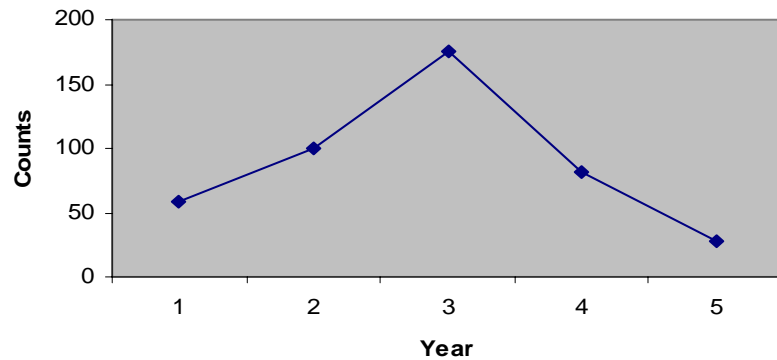

# CCC Coho Salmon Spawners, 2004-10

2. Southern Oregon Northern  
California Coast Evolutionary  
Significant Unit  
Adult Coho Salmon Spawner  
Data, 2004-2010

# Del Norte/Humboldt County

Mill Creek - Smith River - East Fork Coho Salmon Spawners 2004-10

Mill Creek - Smith River - West Branch - Coho Salmon Spawners 2004-10

Prairie Creek Coho Salmon Spawners 2005-10