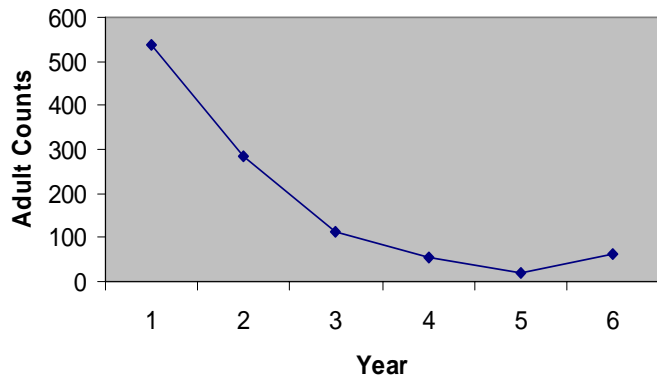

# Mendocino Coast

**Pudding Creek Coho Salmon Spawners 2004-10**

**Caspar Creek Coho Salmon Spawners 2004-10**

**South Fork Noyo River Coho Salmon Spawners 2004-10**

**Little River Coho Salmon Spawners 2004-10**