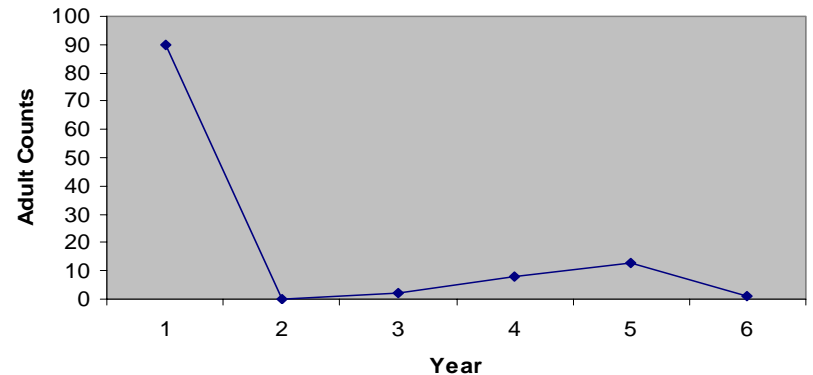

# Marin County/Big Basin

Lagunitas Creek Coho Salmon Spawners, 2004-10

Lagunitas Creek Coho Salmon Redds, 2004-10

Scott Creek Coho Salmon Spawners (wild fish) 2004-10

Scott Creek Coho Salmon Spawners (hatchery fish) 2004-10