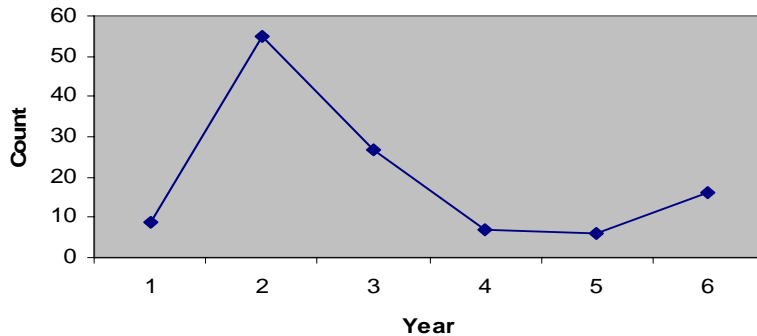

Del Norte/Humboldt County

Mill Creek - Smith River - East Fork Coho Salmon Spawners 2004-10