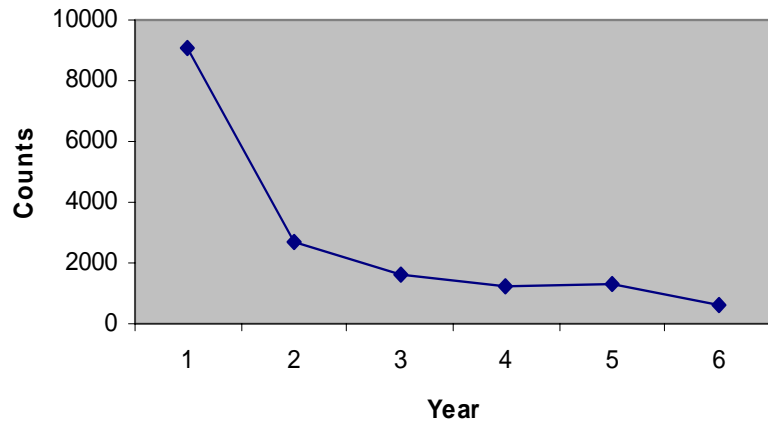

Trinity/Mattole Rivers

Trinity River Coho Salmon Spawners
2004-10