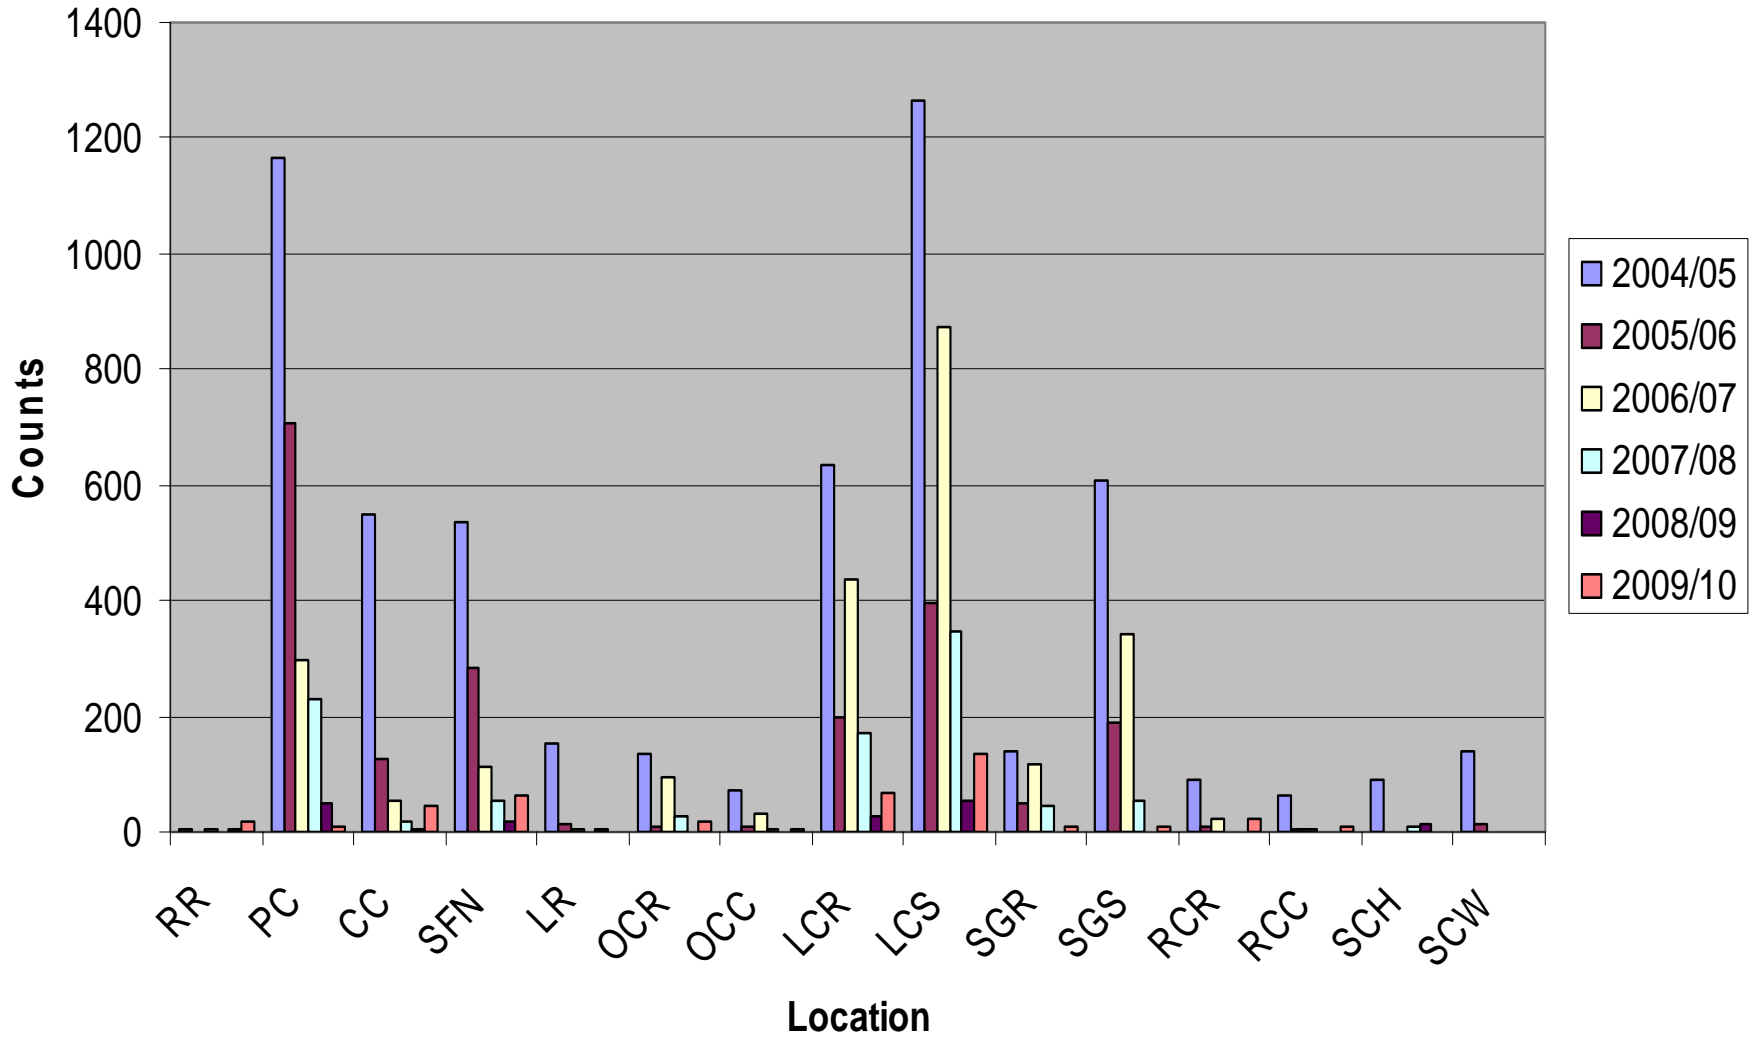

# Marin County/Big Basin

Lagunitas Creek Coho Salmon Spawners, 2004-10

Lagunitas Creek Coho Salmon Redds, 2004-10

Scott Creek Coho Salmon Spawners (wild fish) 2004-10

Scott Creek Coho Salmon Spawners (hatchery fish) 2004-10

# CCC Coho Salmon Spawners, 2004-10

2. Southern Oregon Northern  
California Coast Evolutionary  
Significant Unit  
Adult Coho Salmon Spawner  
Data, 2004-2010

# Del Norte/Humboldt County

Mill Creek - Smith River - East Fork Coho Salmon Spawners 2004-10

Mill Creek - Smith River - West Branch - Coho Salmon Spawners 2004-10

Prairie Creek Coho Salmon Spawners 2005-10