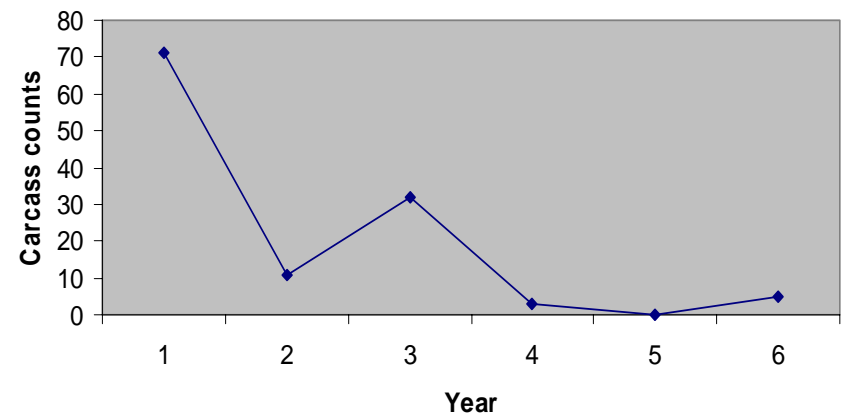

# Sonoma/Marin Counties

Russian River Coho Salmon Spawners 2004-10

Redwood Creek Coho Salmon Spawners 2004-10

Olema Creek Coho Salmon Spawners 2004-10

Olema Creek Coho Salmon Spawners 2004-10