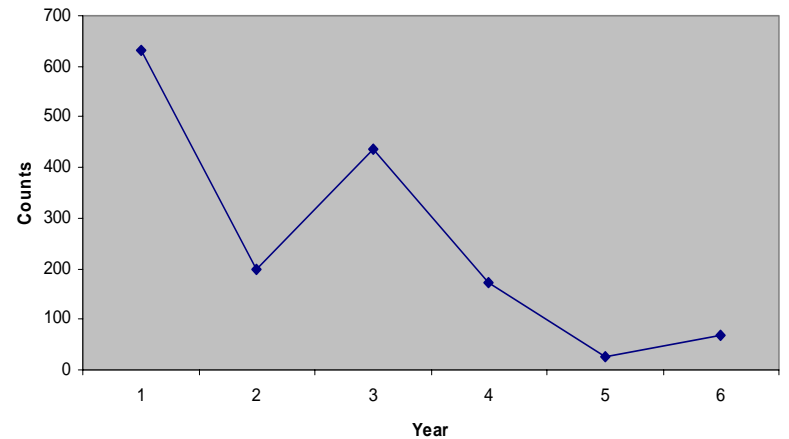

Lagunitas Creek Coho Salmon Redds, 2004-10