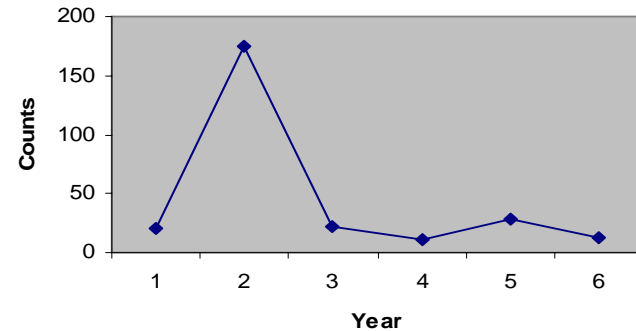

Mill Creek - Smith River - West Branch - Coho Salmon Spawners 2004-10