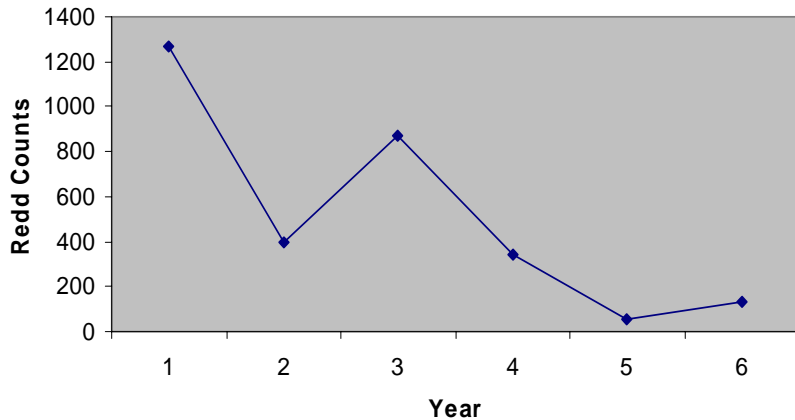

# Sonoma/Marin Counties

Russian River Coho Salmon Spawners 2004-10

Redwood Creek Coho Salmon Spawners 2004-10

Olema Creek Coho Salmon Spawners 2004-10

Olema Creek Coho Salmon Spawners 2004-10