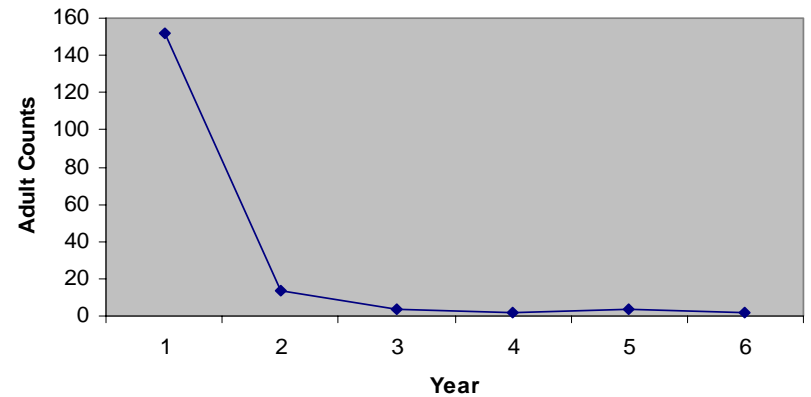

# Mendocino Coast

**Pudding Creek Coho Salmon Spawners 2004-10**

**Caspar Creek Coho Salmon Spawners 2004-10**

**South Fork Noyo River Coho Salmon Spawners 2004-10**

**Little River Coho Salmon Spawners 2004-10**