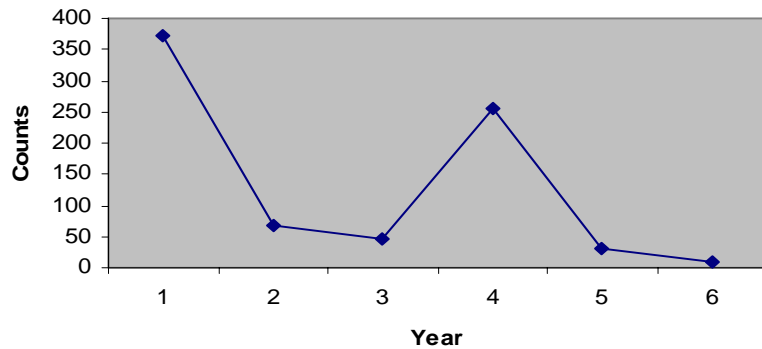

Siskiyou County

**Shasta River Coho Salmon Spawners
2004-10**