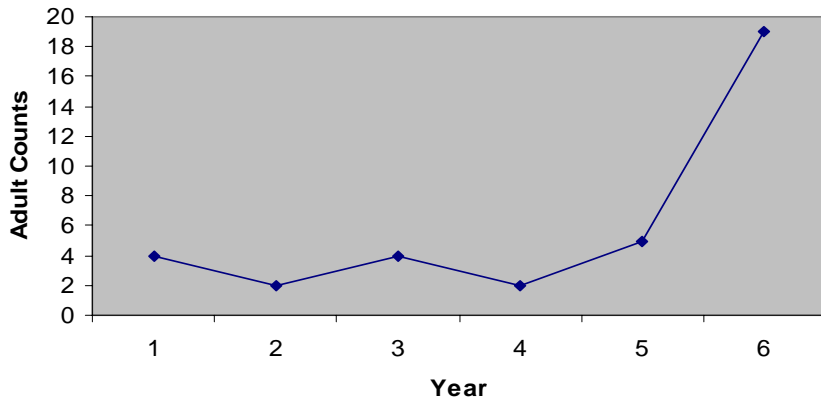

Sonoma/Marin Counties

Russian River Coho Salmon Spawners 2004-10