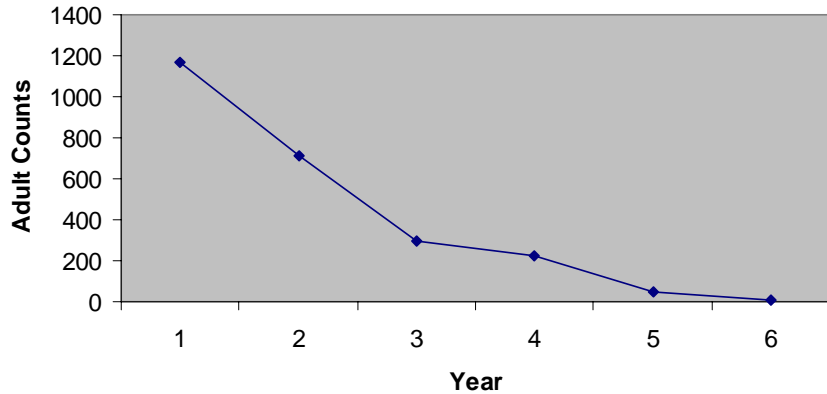

Mendocino Coast

Pudding Creek Coho Salmon Spawners 2004-10