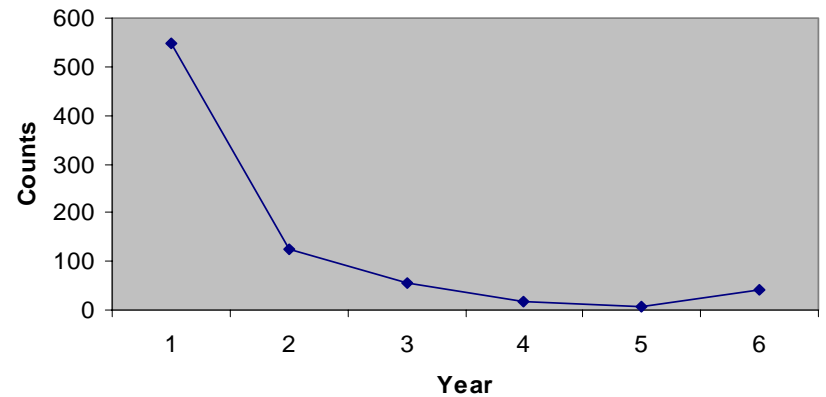

Caspar Creek Coho Salmon Spawners 2004-10