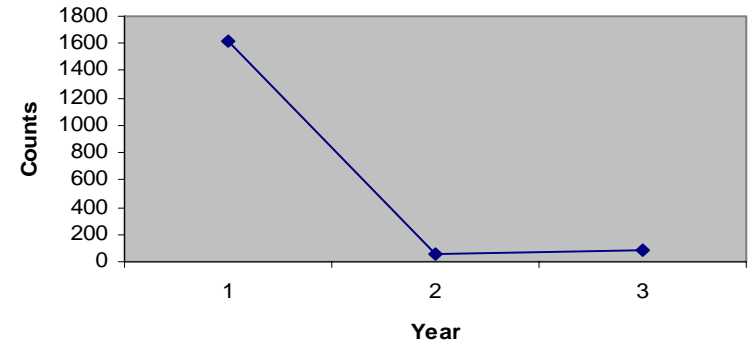

**Scott River Coho Salmon Spawners
2008-10**