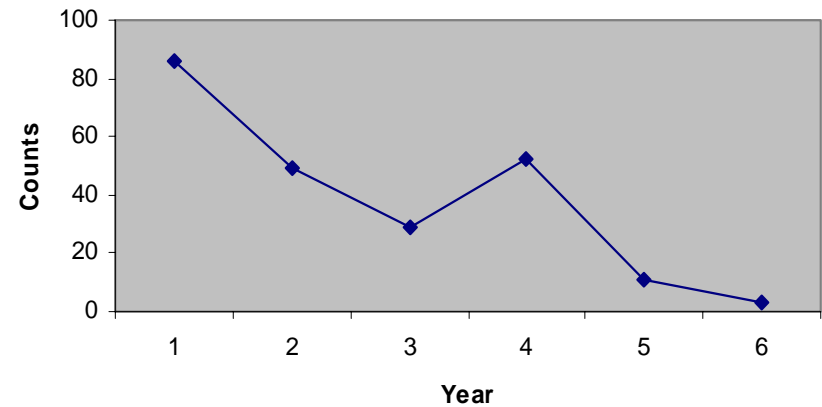

Mattole River Coho Salmon Spawners
2004-10