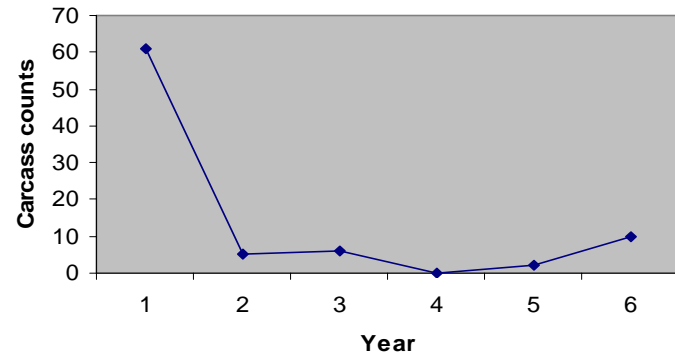

Redwood Creek Coho Salmon Spawners 2004-10