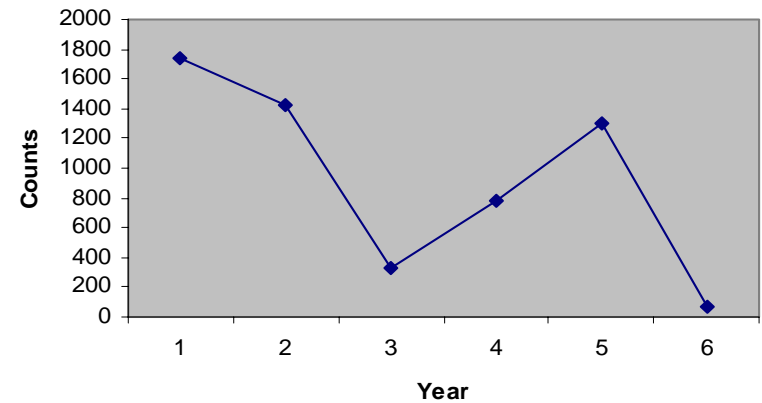

# Siskiyou County

**Shasta River Coho Salmon Spawners  
2004-10**

**Scott River Coho Salmon Spawners  
2008-10**

**Bogus Creek Coho Salmon Spawners  
2004-10**

**Klamath River Coho Salmon Spawners 2004-10**