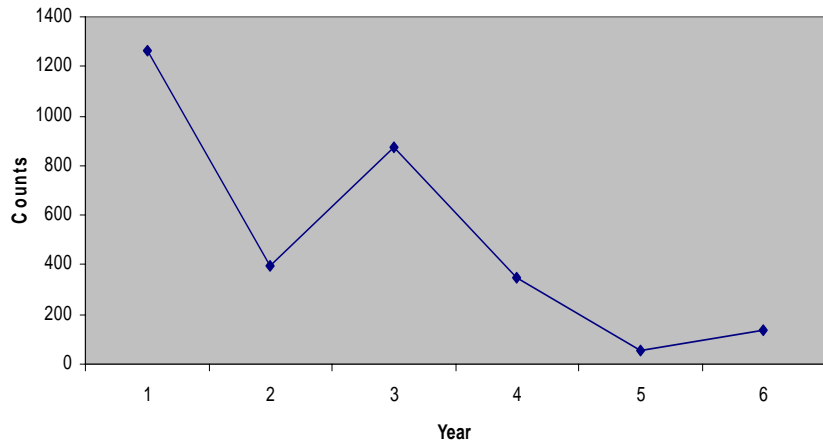

Marin County/Big Basin

Lagunitas Creek Coho Salmon Spawners, 2004-10