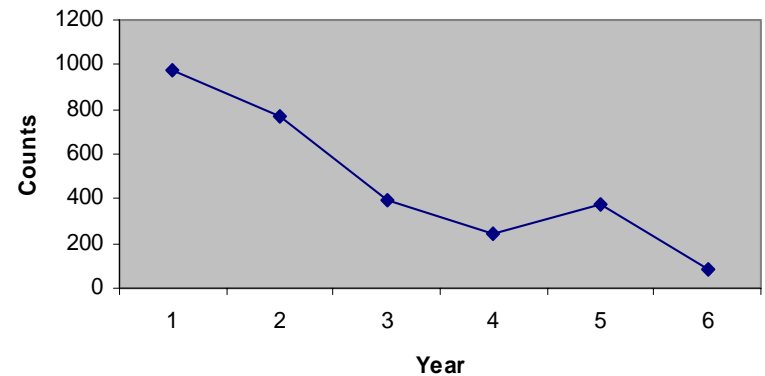

Freshwater Creek Coho Salmon Spawners 2004-10