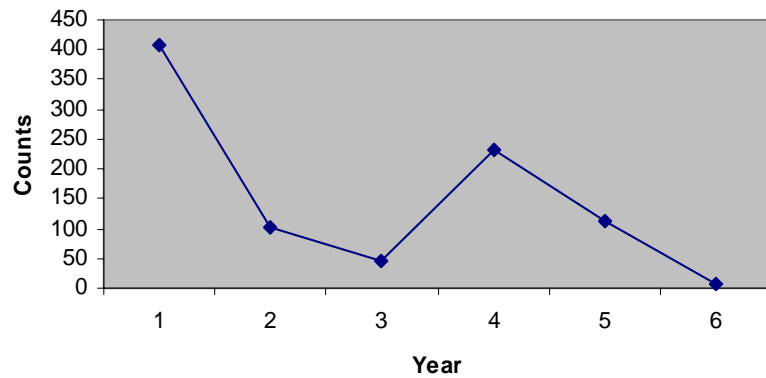

# Siskiyou County

**Shasta River Coho Salmon Spawners  
2004-10**

**Scott River Coho Salmon Spawners  
2008-10**

**Bogus Creek Coho Salmon Spawners  
2004-10**

**Klamath River Coho Salmon Spawners 2004-10**