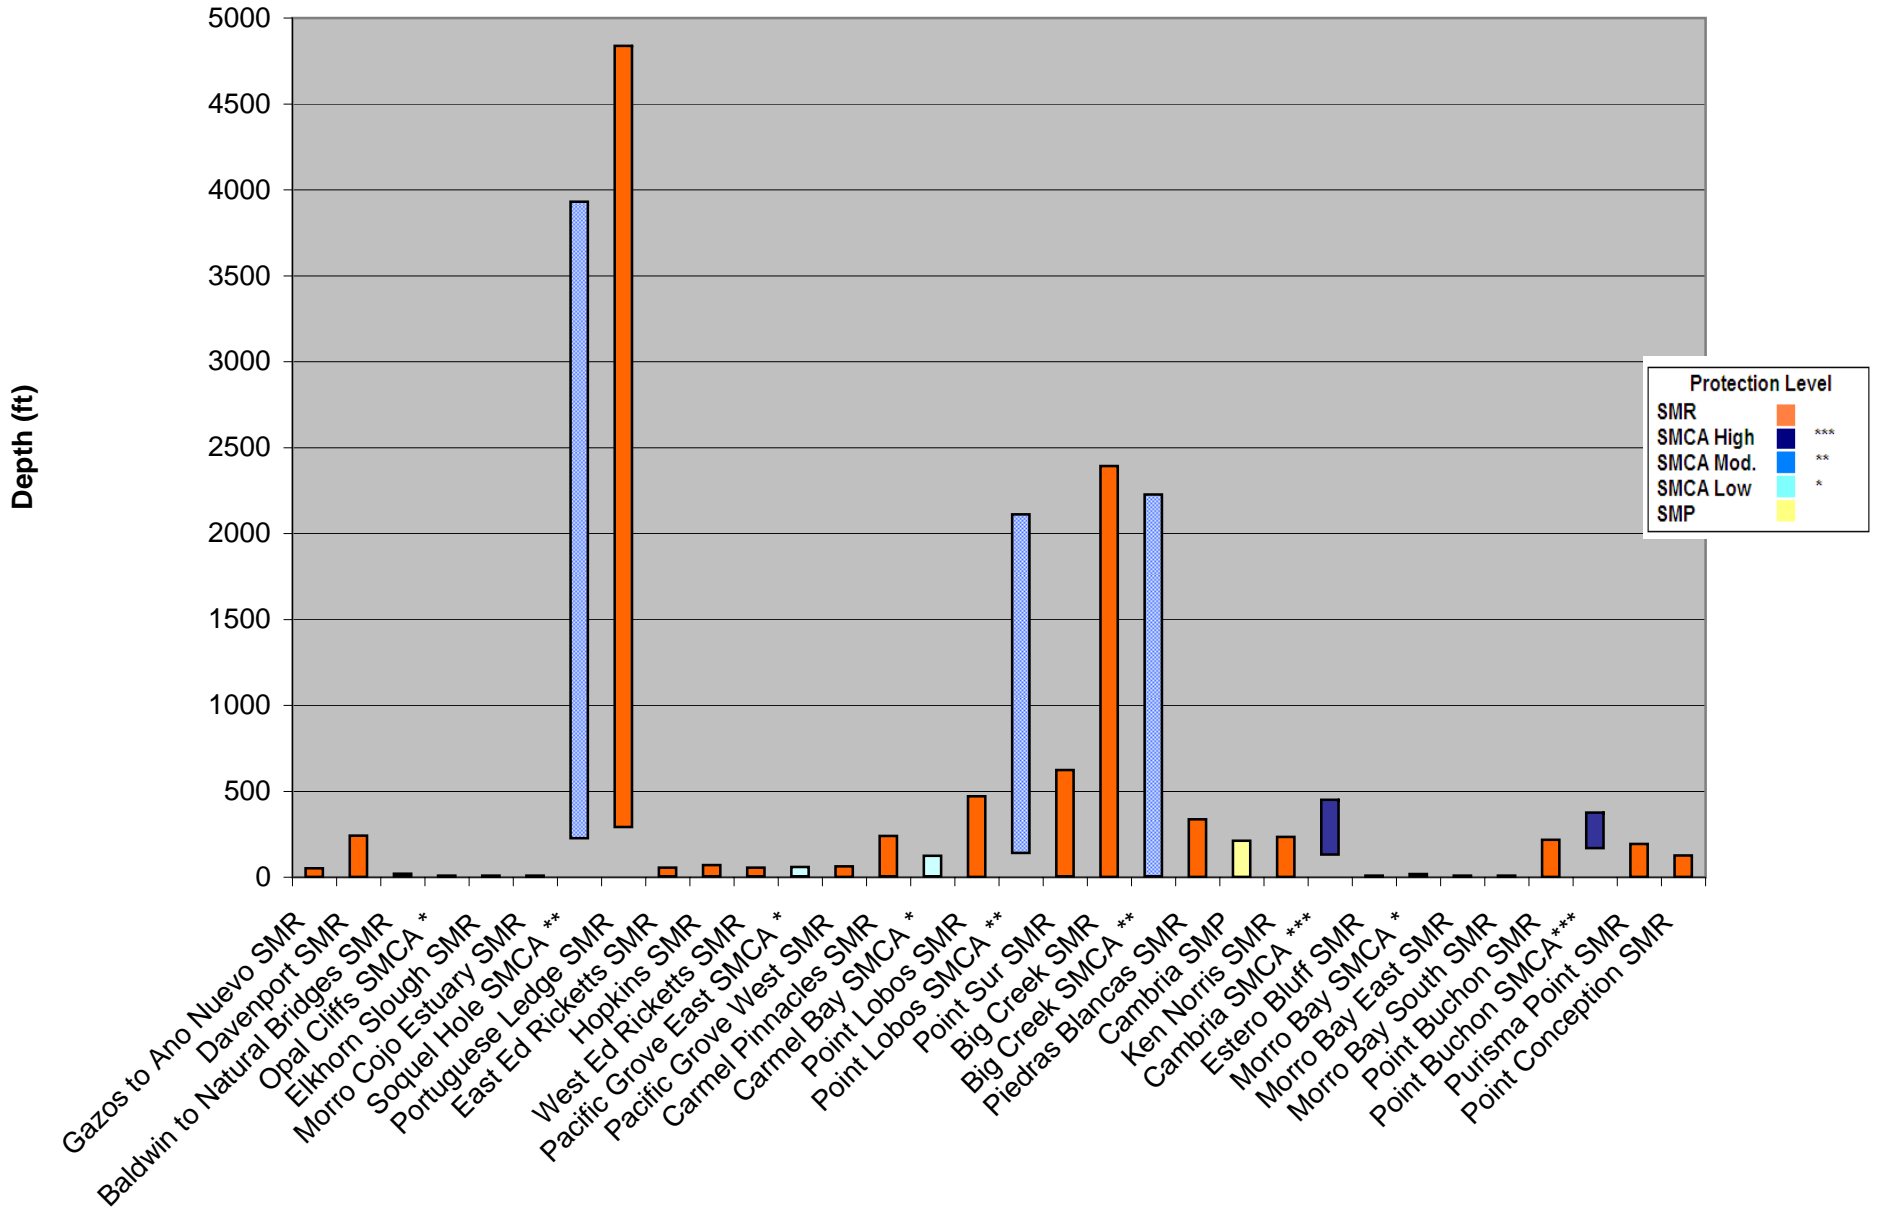

**California MLPA Initiative, Central Coast Project
Package Percentage of Area in Proposed MPAs by Proposed Designation**

California MLPA Initiative, Central Coast Project
Package Percentage of Area in Proposed MPAs by Assigned Level of Protection

**California MLPA Initiative, Central Coast Project
MPA Depth Ranges: Package 0 (Existing MPAs)**

California MLPA Initiative, Central Coast Project MPA Depth Ranges: CCRSG Package 1

California MLPA Initiative, Central Coast Project MPA Depth Ranges: CCRSG Package 2