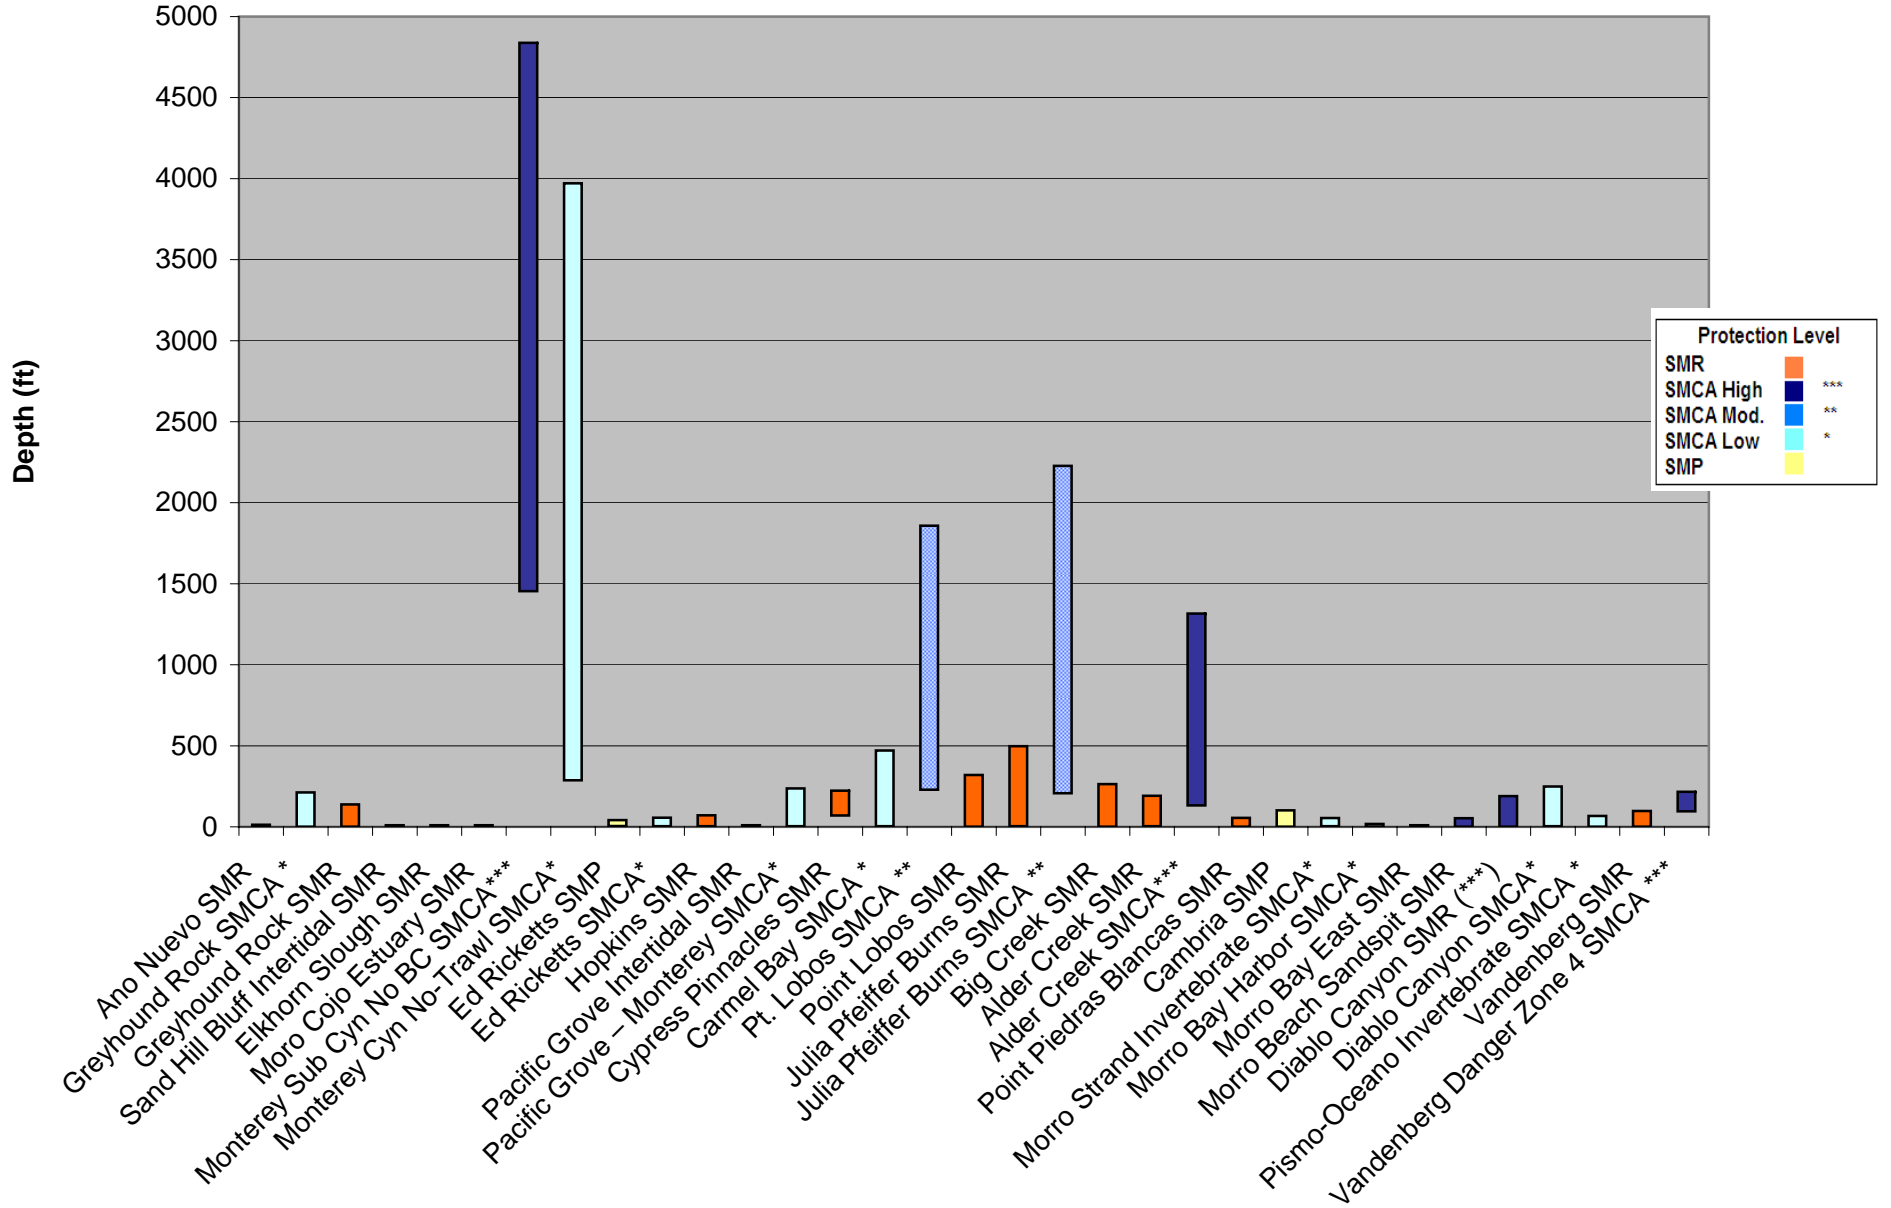

**California MLPA Initiative, Central Coast Project
Package Percentage of Area in Proposed MPAs by Proposed Designation**

California MLPA Initiative, Central Coast Project
Package Percentage of Area in Proposed MPAs by Assigned Level of Protection

**California MLPA Initiative, Central Coast Project
MPA Depth Ranges: Package 0 (Existing MPAs)**

California MLPA Initiative, Central Coast Project MPA Depth Ranges: CCRSG Package 1

California MLPA Initiative, Central Coast Project MPA Depth Ranges: CCRSG Package 2

California MLPA Initiative, Central Coast Project MPA Depth Ranges: CCRSG Package 3

California MLPA Initiative, Central Coast Project MPA Depth Ranges: External Package AC