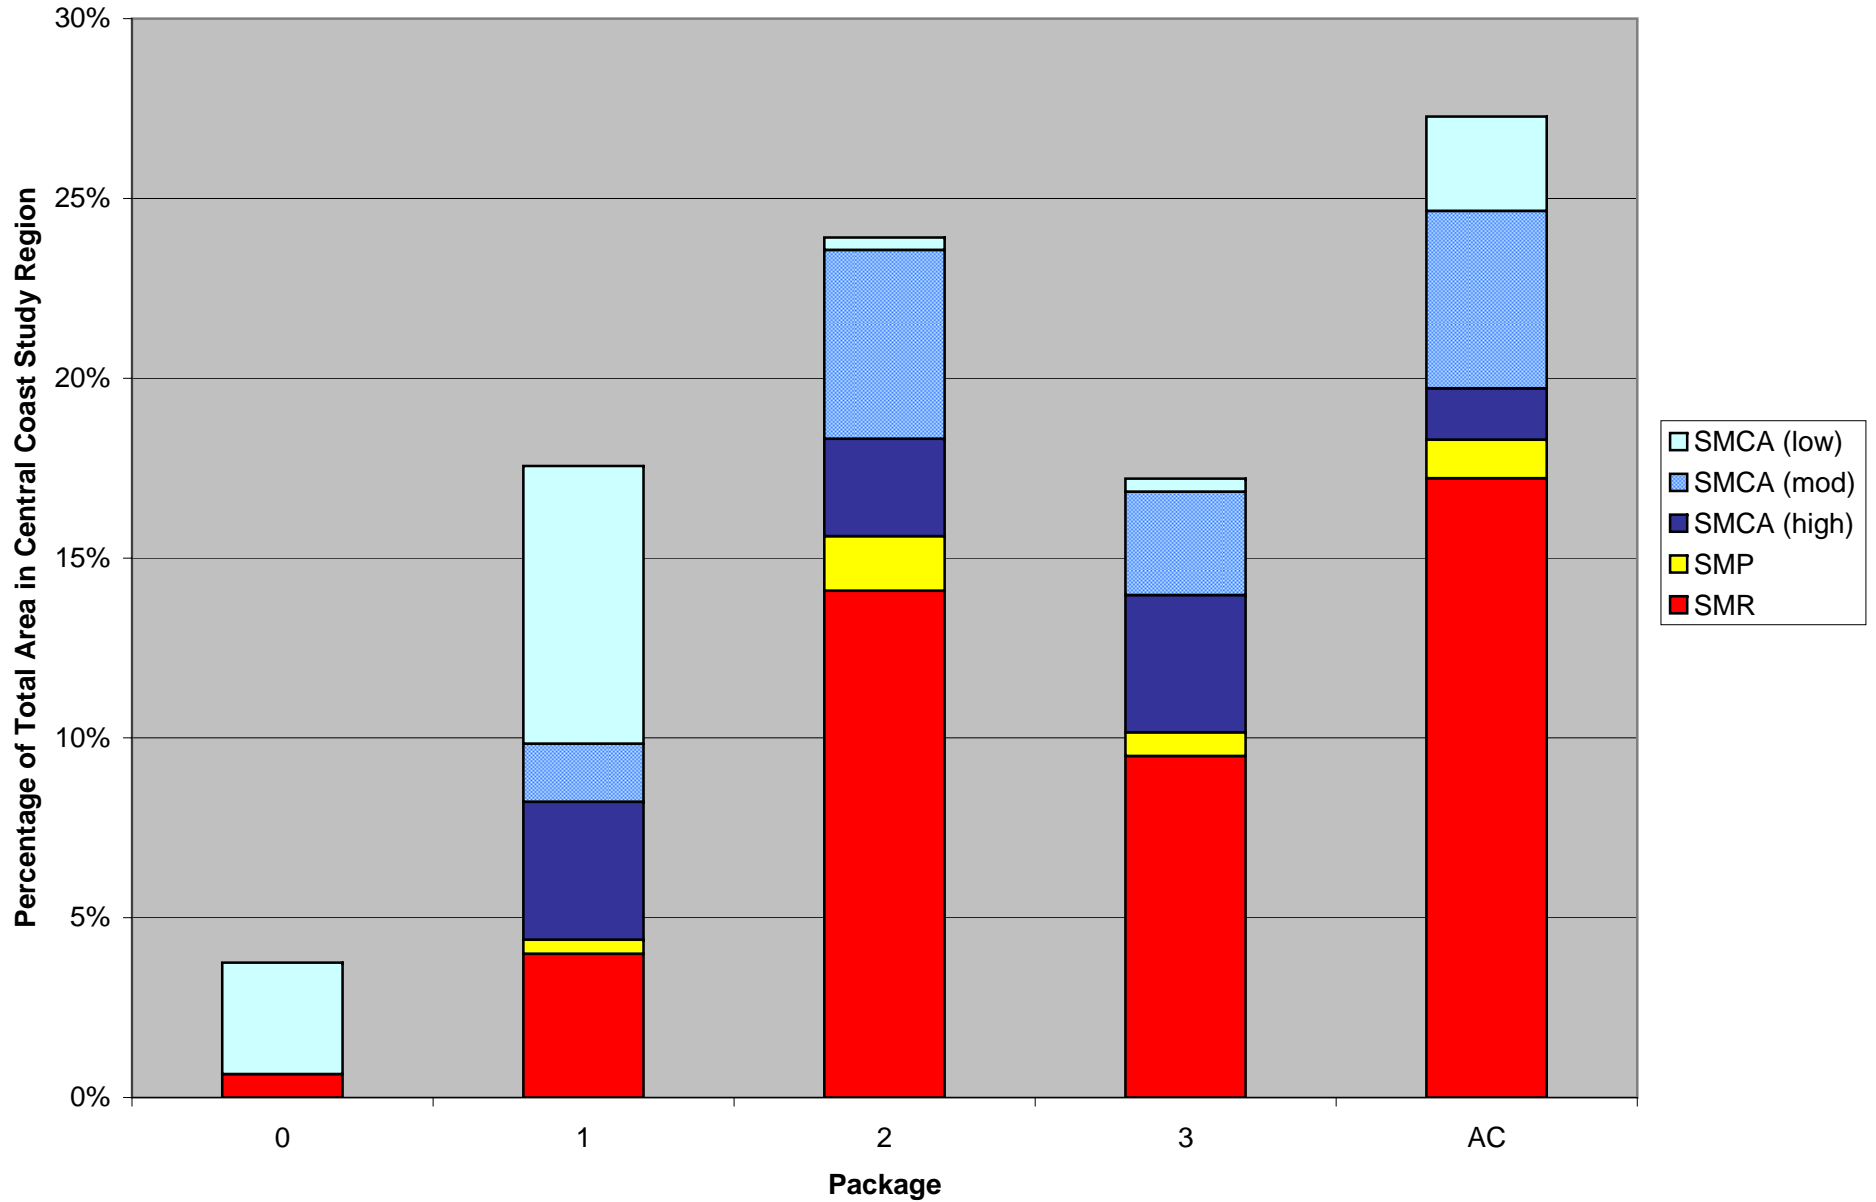

**California MLPA Initiative, Central Coast Project
Package Percentage of Area in Proposed MPAs by Proposed Designation**

California MLPA Initiative, Central Coast Project
Package Percentage of Area in Proposed MPAs by Assigned Level of Protection

**California MLPA Initiative, Central Coast Project
MPA Depth Ranges: Package 0 (Existing MPAs)**

California MLPA Initiative, Central Coast Project MPA Depth Ranges: CCRSG Package 1

California MLPA Initiative, Central Coast Project MPA Depth Ranges: CCRSG Package 2