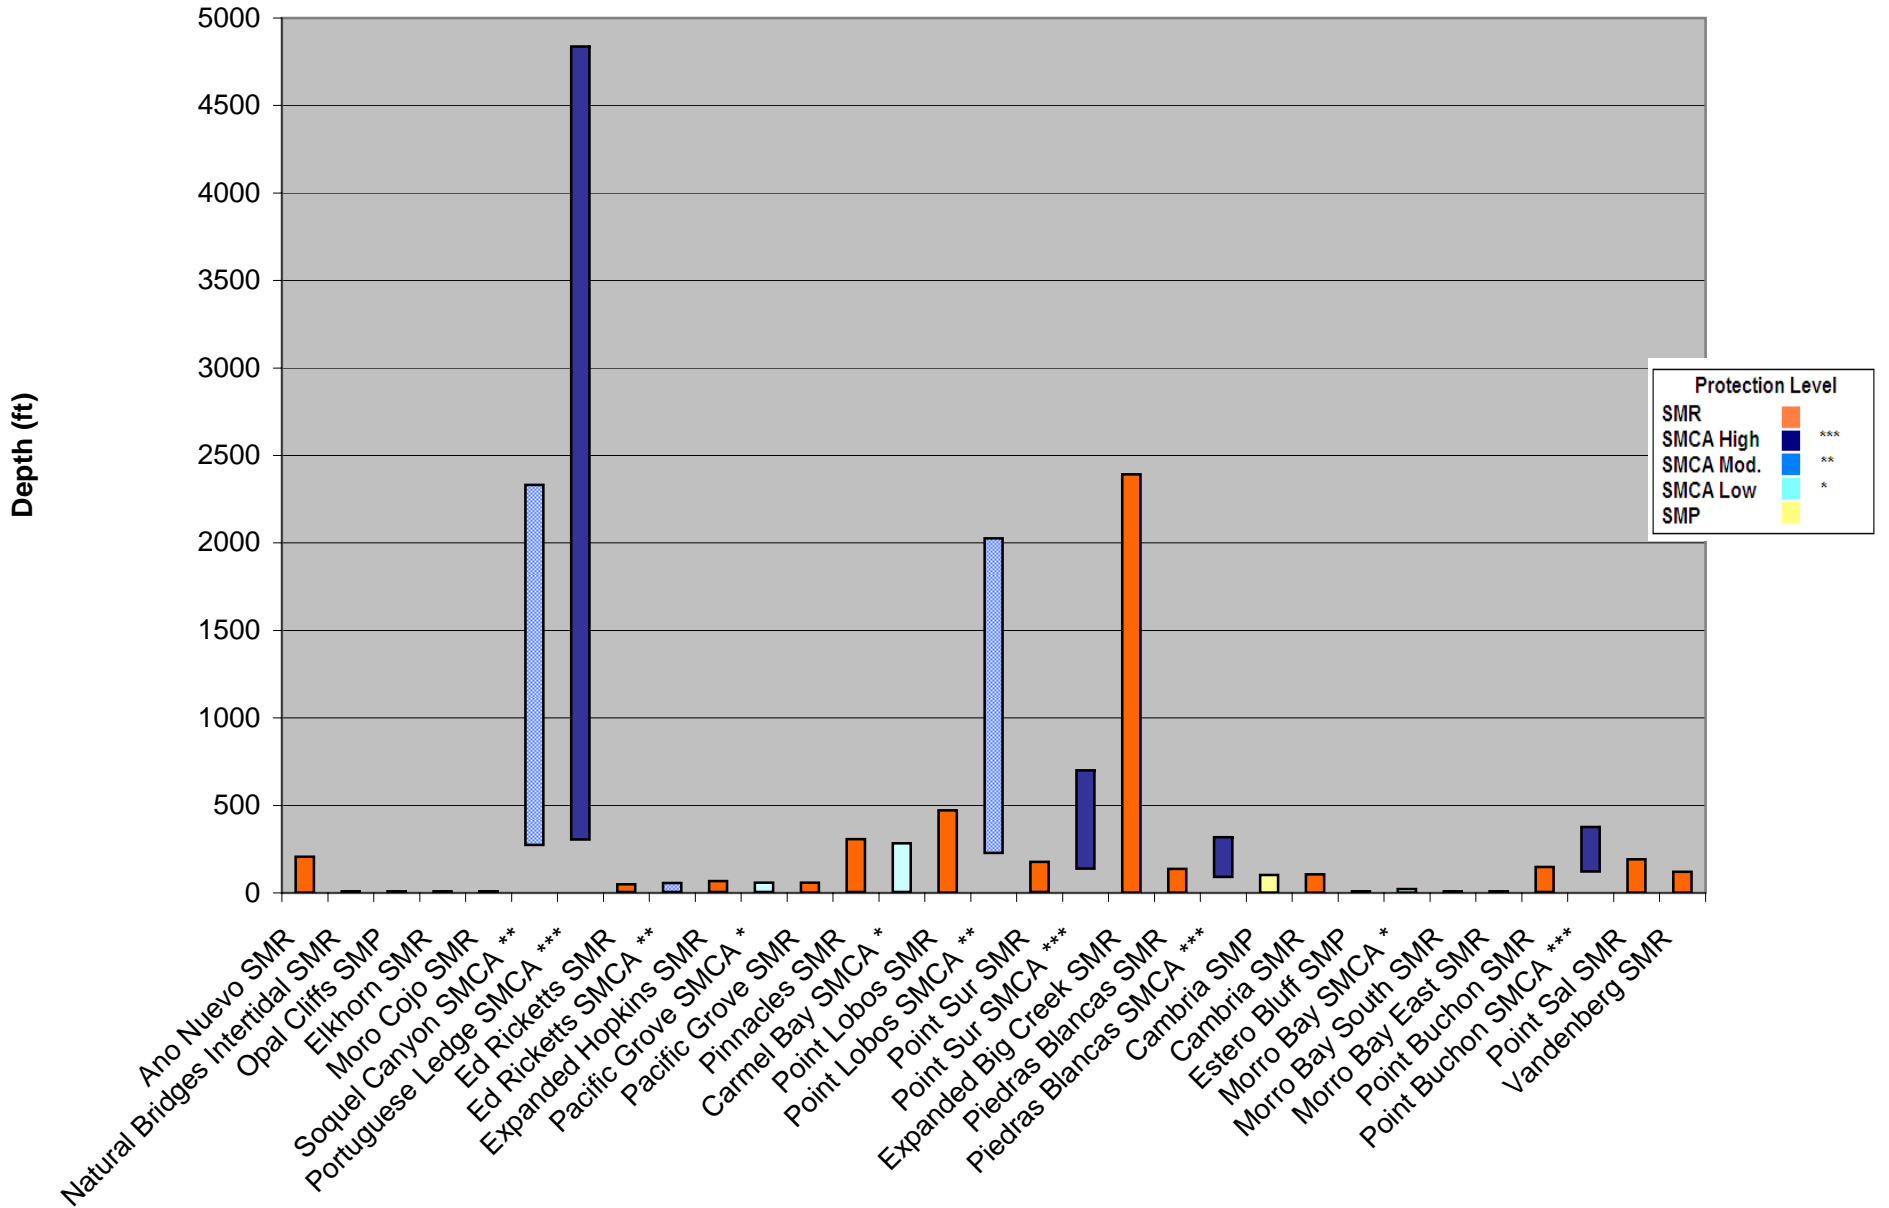

**California MLPA Initiative, Central Coast Project
Package Percentage of Area in Proposed MPAs by Proposed Designation**

California MLPA Initiative, Central Coast Project
Package Percentage of Area in Proposed MPAs by Assigned Level of Protection

**California MLPA Initiative, Central Coast Project
MPA Depth Ranges: Package 0 (Existing MPAs)**

California MLPA Initiative, Central Coast Project MPA Depth Ranges: CCRSG Package 1

California MLPA Initiative, Central Coast Project MPA Depth Ranges: CCRSG Package 2

California MLPA Initiative, Central Coast Project MPA Depth Ranges: CCRSG Package 3

California MLPA Initiative, Central Coast Project MPA Depth Ranges: External Package AC