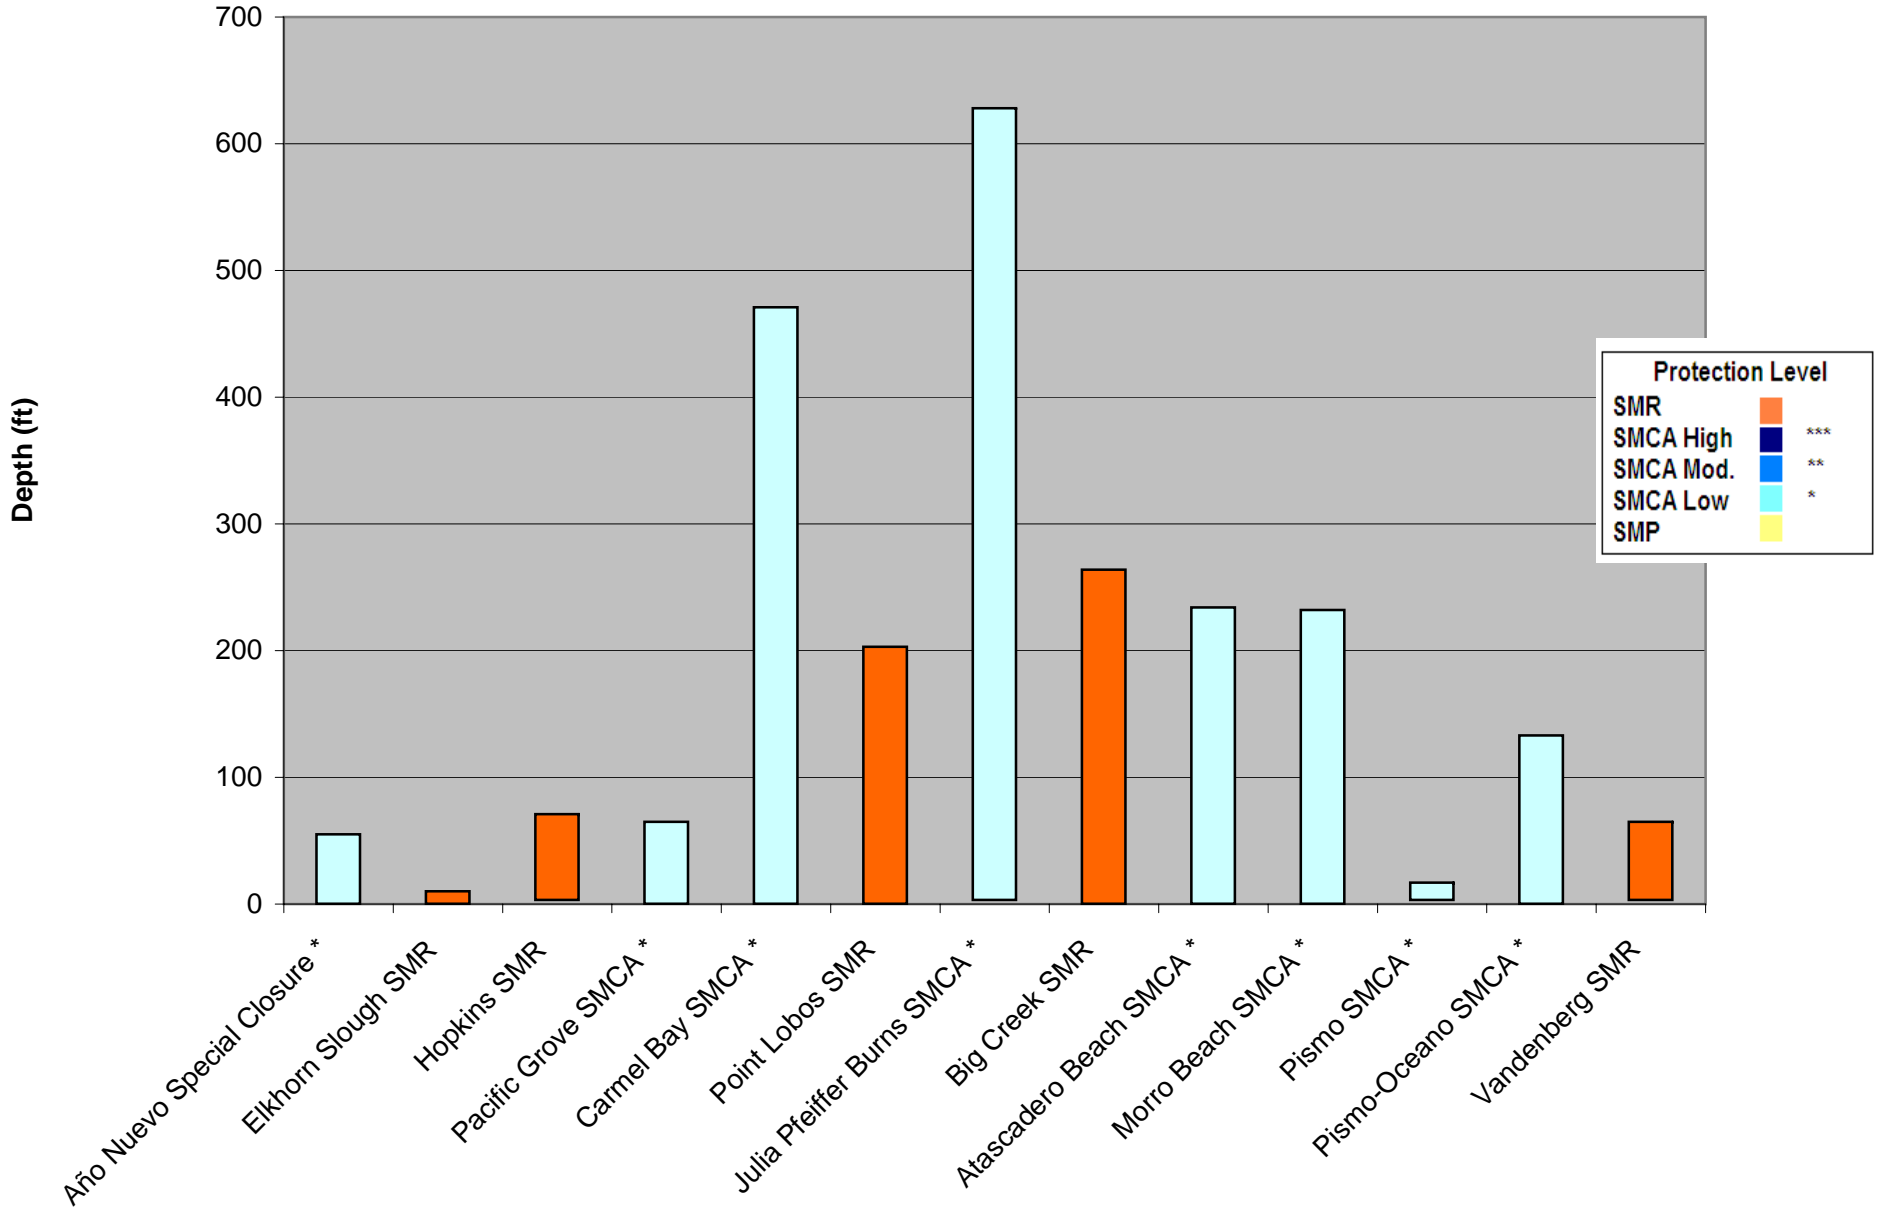

**California MLPA Initiative, Central Coast Project
Package Percentage of Area in Proposed MPAs by Proposed Designation**

California MLPA Initiative, Central Coast Project
Package Percentage of Area in Proposed MPAs by Assigned Level of Protection

**California MLPA Initiative, Central Coast Project
MPA Depth Ranges: Package 0 (Existing MPAs)**

California MLPA Initiative, Central Coast Project MPA Depth Ranges: CCRSG Package 1

California MLPA Initiative, Central Coast Project MPA Depth Ranges: CCRSG Package 2

California MLPA Initiative, Central Coast Project MPA Depth Ranges: CCRSG Package 3

California MLPA Initiative, Central Coast Project MPA Depth Ranges: External Package AC