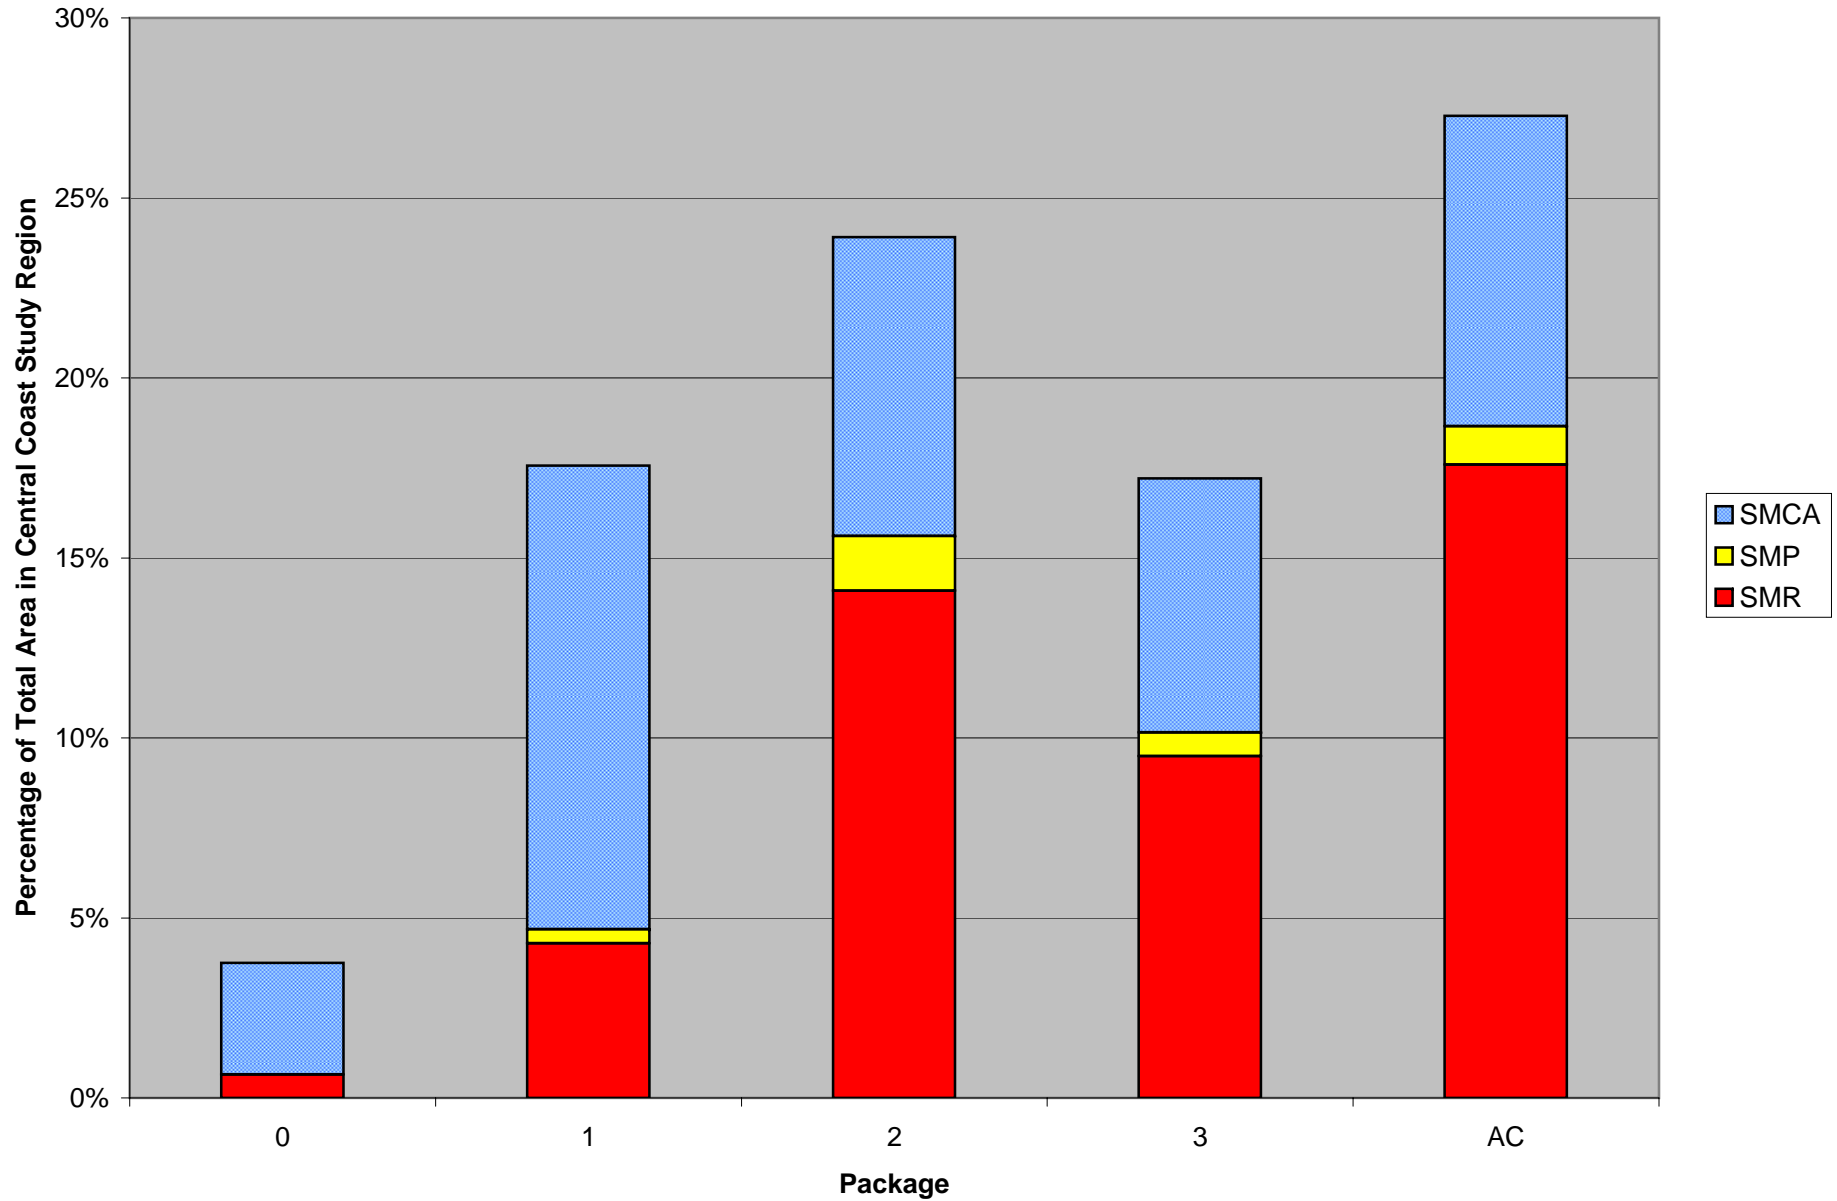

**California MLPA Initiative, Central Coast Project
Package Percentage of Area in Proposed MPAs by Proposed Designation**

California MLPA Initiative, Central Coast Project
Package Percentage of Area in Proposed MPAs by Assigned Level of Protection

**California MLPA Initiative, Central Coast Project
MPA Depth Ranges: Package 0 (Existing MPAs)**

California MLPA Initiative, Central Coast Project MPA Depth Ranges: CCRSG Package 1

California MLPA Initiative, Central Coast Project MPA Depth Ranges: CCRSG Package 2