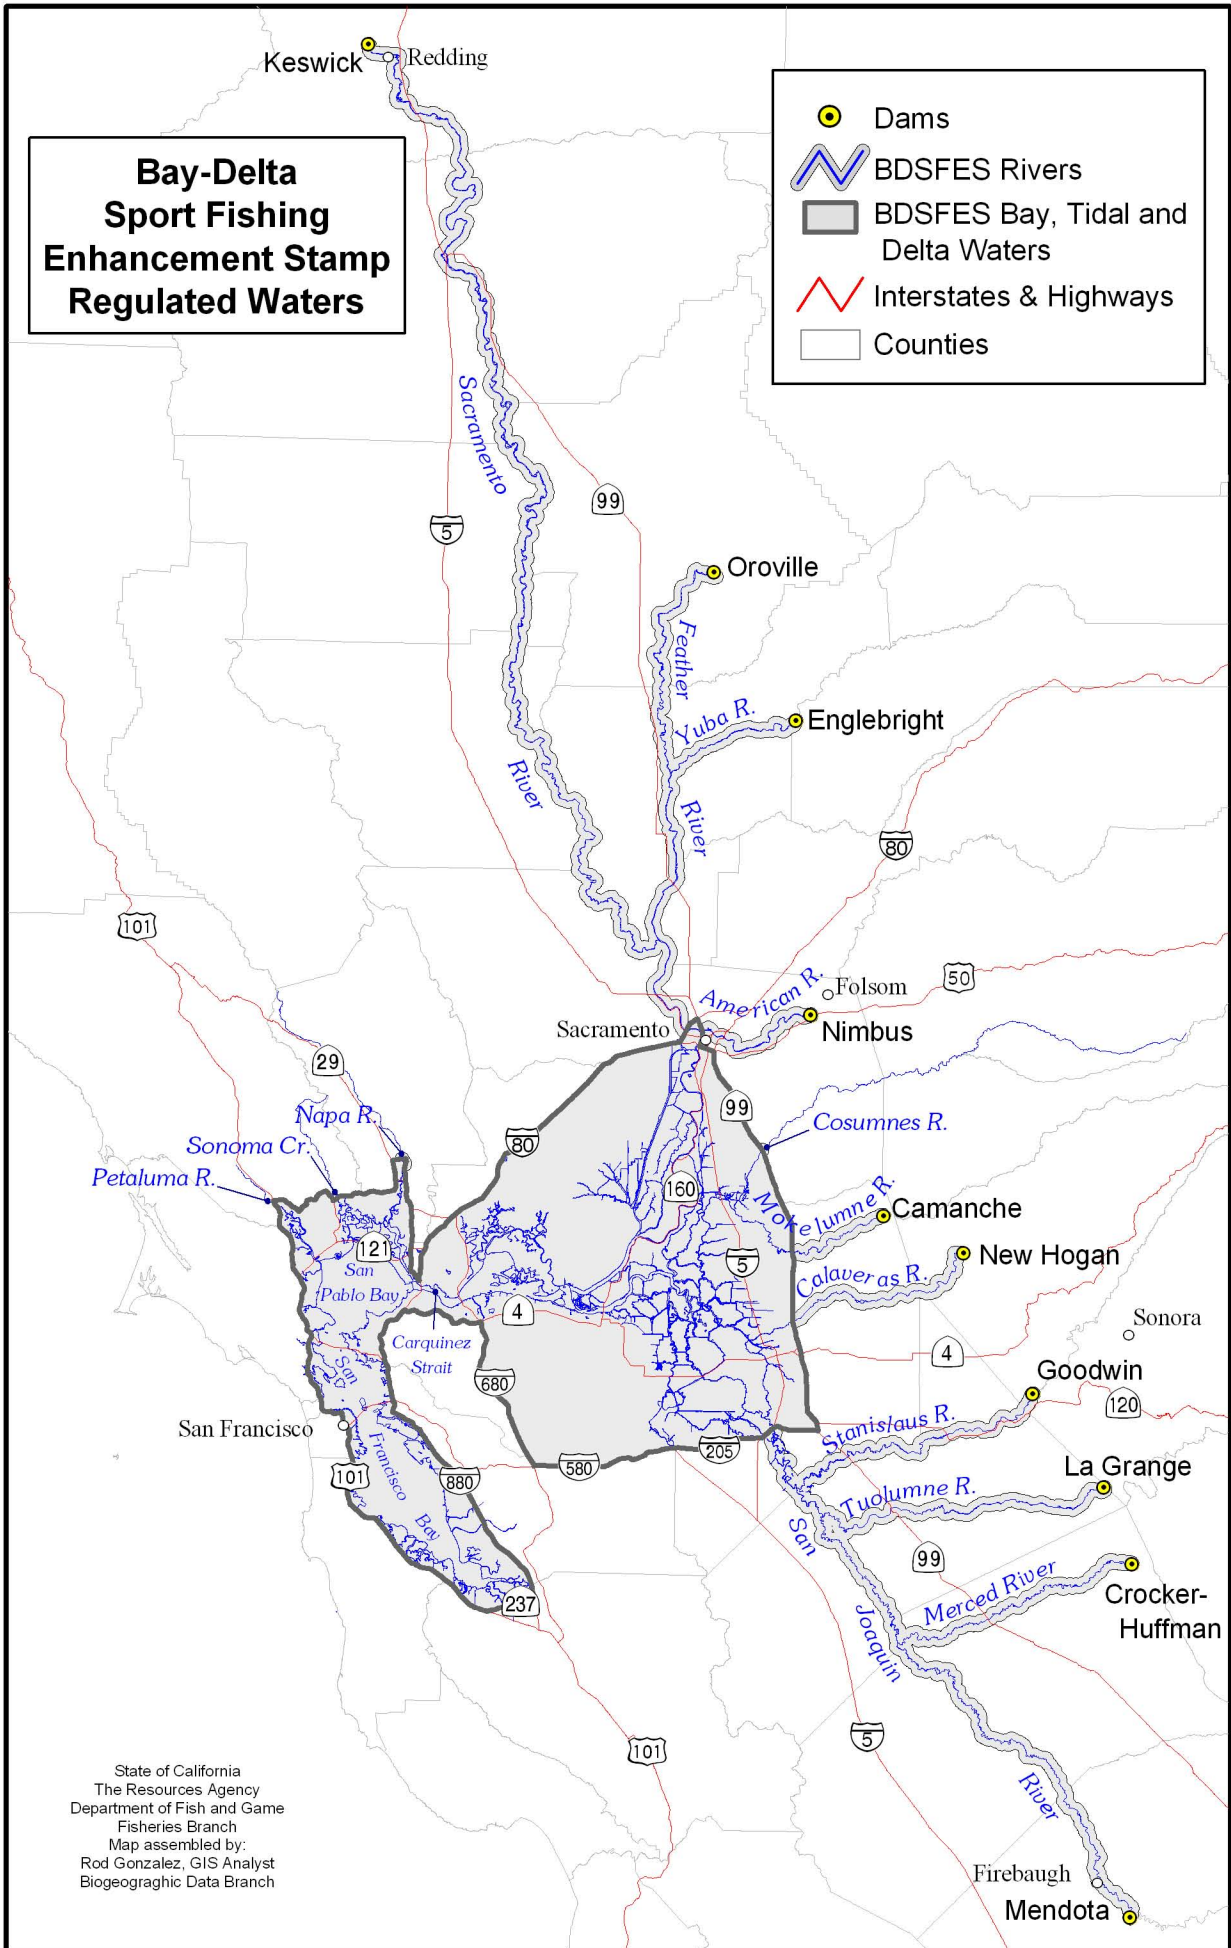

**Bay-Delta
Sport Fishing
Enhancement Stamp
Regulated Waters**

-  Dams
-  BDSFES Rivers
-  BDSFES Bay, Tidal and Delta Waters
-  Interstates & Highways
-  Counties

State of California
The Resources Agency
Department of Fish and Game
Fisheries Branch
Map assembled by:
Rod Gonzalez, GIS Analyst
Biogeographic Data Branch