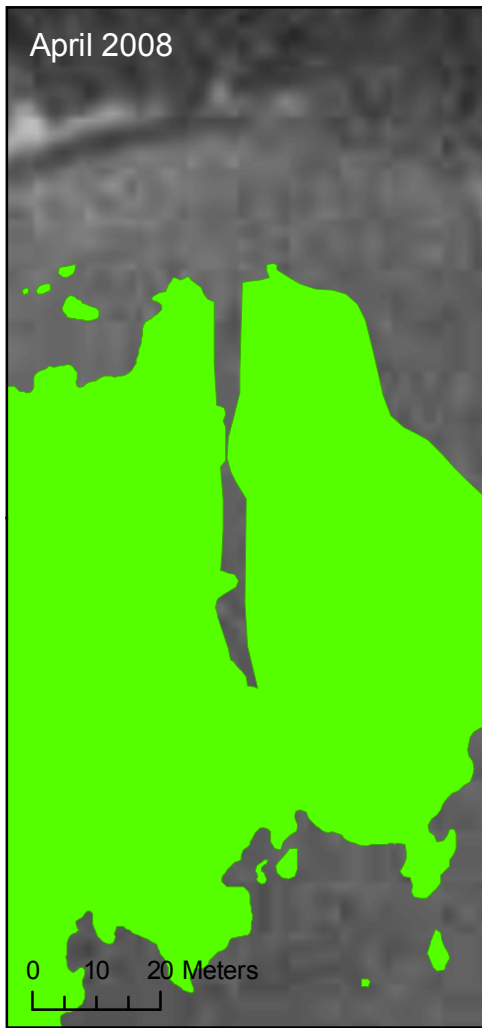

January 2008

April 2008

May 2009

Keil Cove Eelgrass Distribution
 San Francisco Bay, CA
 January 2008 - May 2009

Figure 1