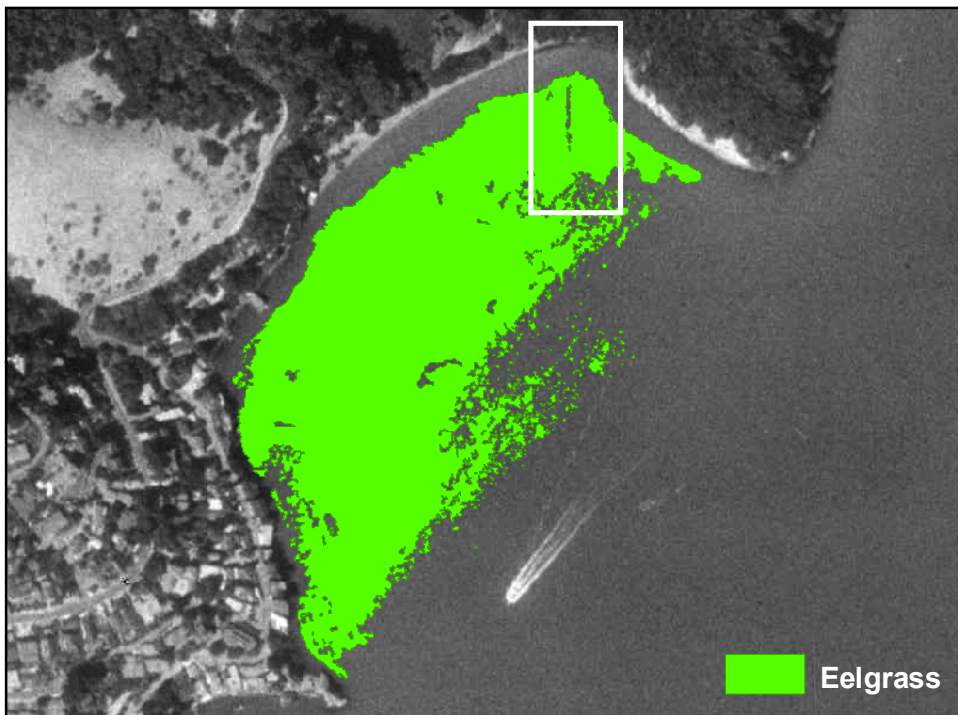

January 2008

April 2008

May 2009

Keil Cove Eelgrass Distribution
 San Francisco Bay, CA
 January 2008 - May 2009

Figure 1