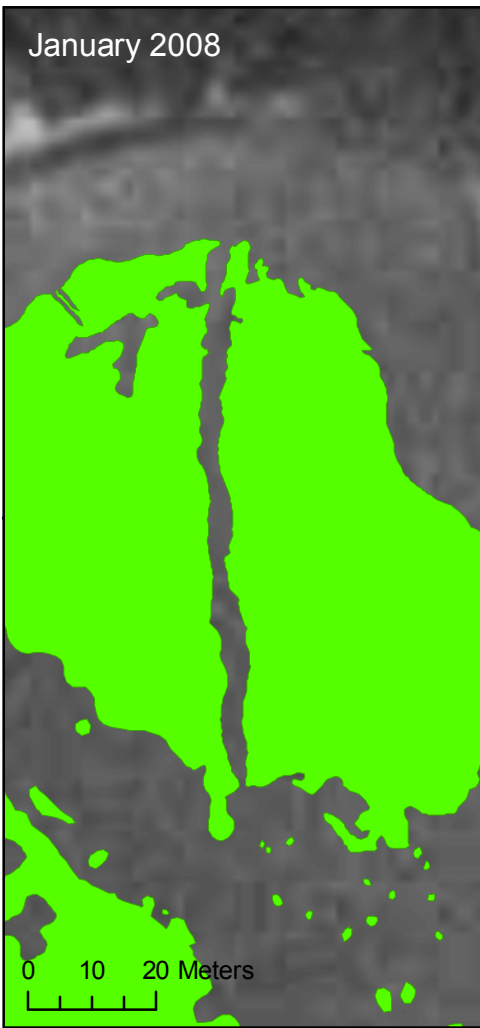

January 2008

April 2008

May 2009

Keil Cove Eelgrass Distribution
 San Francisco Bay, CA
 January 2008 - May 2009

Figure 1