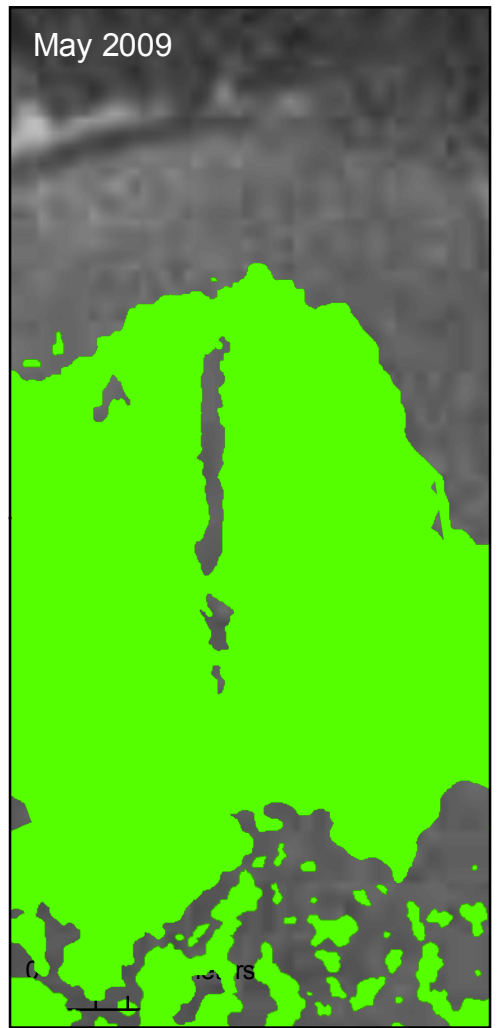

January 2008

April 2008

May 2009

Keil Cove Eelgrass Distribution
 San Francisco Bay, CA
 January 2008 - May 2009

Figure 1