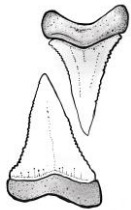

White Shark & Similar Species

White Shark

Carcharodon carcharias

Note: White sharks are protected, cannot be targeted, and must be released immediately if caught

Large, triangular teeth with serrated edges

White coloration generally does not extend to top of gill slits

Size at birth ~ 4 to 5 feet
Maximum size ~ 21 feet

Salmon Shark

Lamna ditropis

Long, slender teeth with smooth edges and spines at bases

White coloration generally extends high above pectoral fin and gill slits

Size at birth ~ 3 feet
Maximum size ~ 10 feet

Shortfin Mako Shark

Isurus oxyrinchus

Long, slender teeth with smooth edges

Size at birth ~ 2 to 3 feet
Maximum size ~ 19 feet