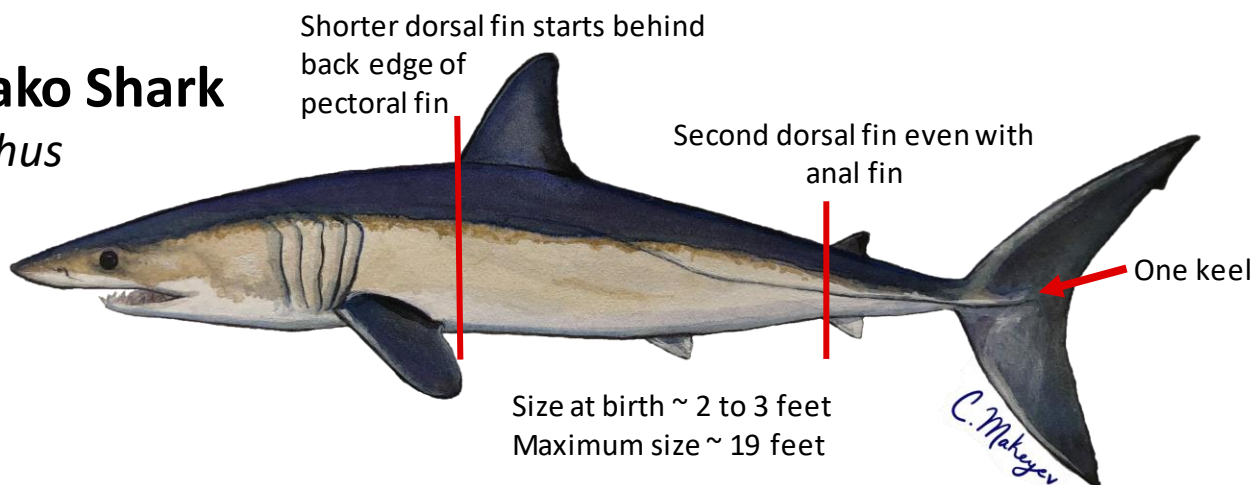

White Shark & Similar Species

White Shark

Carcharodon carcharias

Note: White sharks are protected, cannot be targeted, and must be released immediately if caught

Large, triangular teeth with serrated edges

White coloration generally does not extend to top of gill slits

Size at birth ~ 4 to 5 feet
Maximum size ~ 21 feet

Salmon Shark

Lamna ditropis

Long, slender teeth with smooth edges and spines at bases

White coloration generally extends high above pectoral fin and gill slits

Size at birth ~ 3 feet
Maximum size ~ 10 feet

Shortfin Mako Shark

Isurus oxyrinchus

Long, slender teeth with smooth edges

Size at birth ~ 2 to 3 feet
Maximum size ~ 19 feet