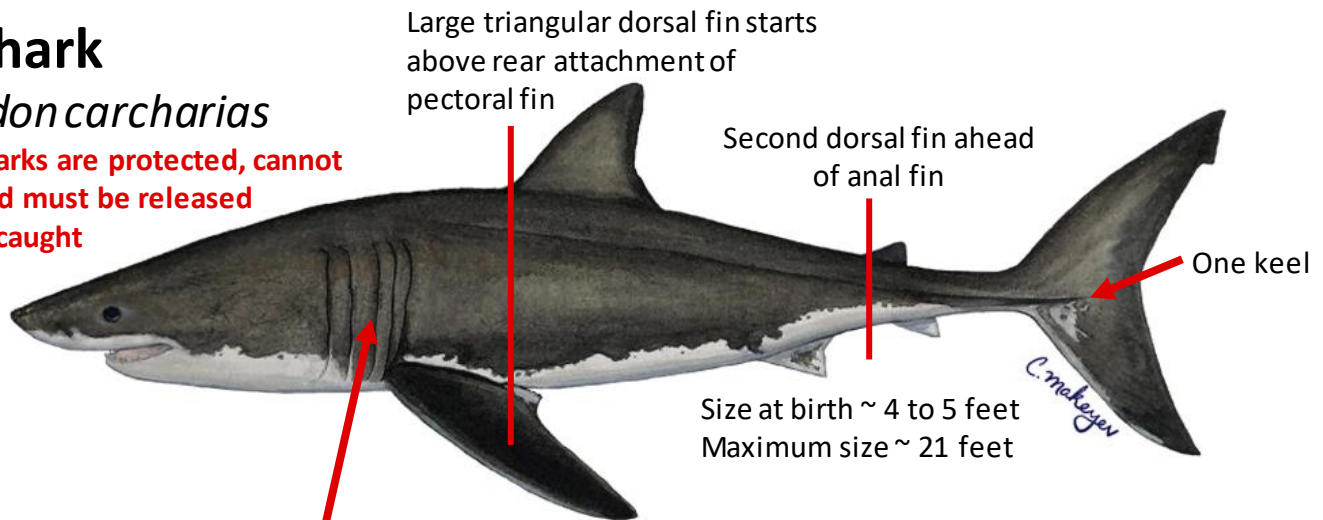

White Shark & Similar Species

White Shark

Carcharodon carcharias

Note: White sharks are protected, cannot be targeted, and must be released immediately if caught

Large, triangular teeth with serrated edges

White coloration generally does not extend to top of gill slits

Size at birth ~ 4 to 5 feet
Maximum size ~ 21 feet

Salmon Shark

Lamna ditropis

Long, slender teeth with smooth edges and spines at bases

White coloration generally extends high above pectoral fin and gill slits

Size at birth ~ 3 feet
Maximum size ~ 10 feet

Shortfin Mako Shark

Isurus oxyrinchus

Long, slender teeth with smooth edges

Size at birth ~ 2 to 3 feet
Maximum size ~ 19 feet