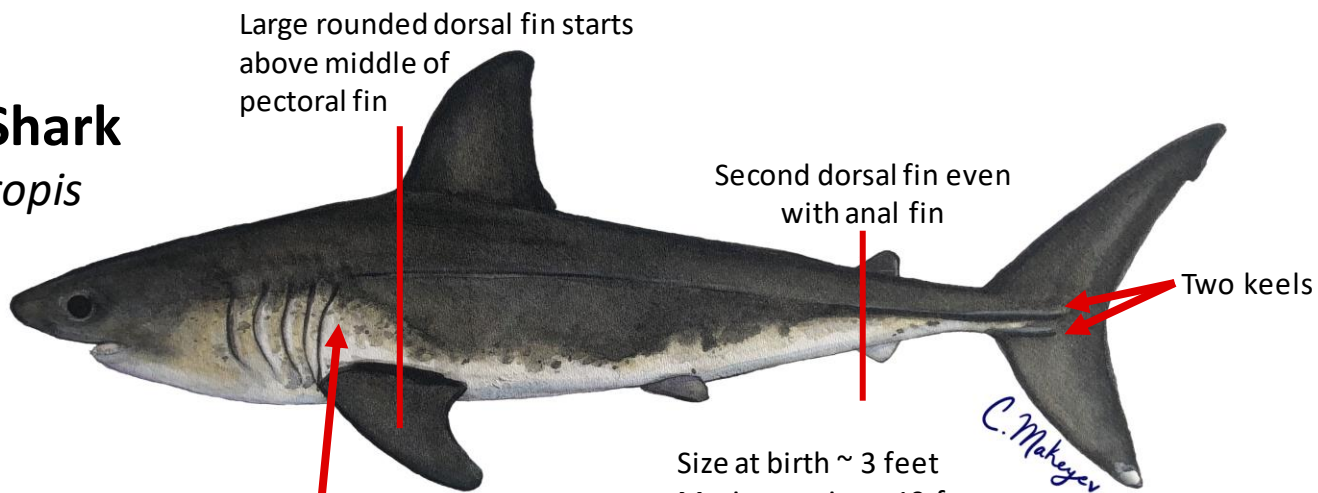

White Shark & Similar Species

White Shark

Carcharodon carcharias

Note: White sharks are protected, cannot be targeted, and must be released immediately if caught

Large, triangular teeth with serrated edges

White coloration generally does not extend to top of gill slits

Size at birth ~ 4 to 5 feet
Maximum size ~ 21 feet

Salmon Shark

Lamna ditropis

Long, slender teeth with smooth edges and spines at bases

White coloration generally extends high above pectoral fin and gill slits

Size at birth ~ 3 feet
Maximum size ~ 10 feet

Shortfin Mako Shark

Isurus oxyrinchus

Long, slender teeth with smooth edges

Size at birth ~ 2 to 3 feet
Maximum size ~ 19 feet