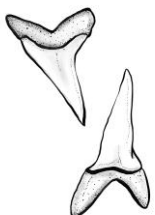

White Shark & Similar Species

White Shark

Carcharodon carcharias

Note: White sharks are protected, cannot be targeted, and must be released immediately if caught

Large, triangular teeth with serrated edges

White coloration generally does not extend to top of gill slits

Size at birth ~ 4 to 5 feet
Maximum size ~ 21 feet

Salmon Shark

Lamna ditropis

Long, slender teeth with smooth edges and spines at bases

White coloration generally extends high above pectoral fin and gill slits

Size at birth ~ 3 feet
Maximum size ~ 10 feet

Shortfin Mako Shark

Isurus oxyrinchus

Long, slender teeth with smooth edges

Size at birth ~ 2 to 3 feet
Maximum size ~ 19 feet