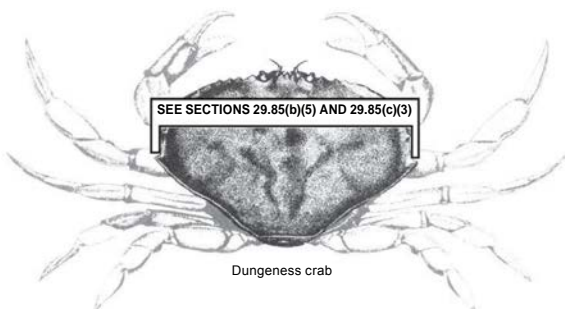

MEASUREMENT METHODS

ALTERNATE LENGTH: Base of foremost spine of dorsal fin, to longest tip of tail

California spiny lobster

Dungeness crab

Pismo clam