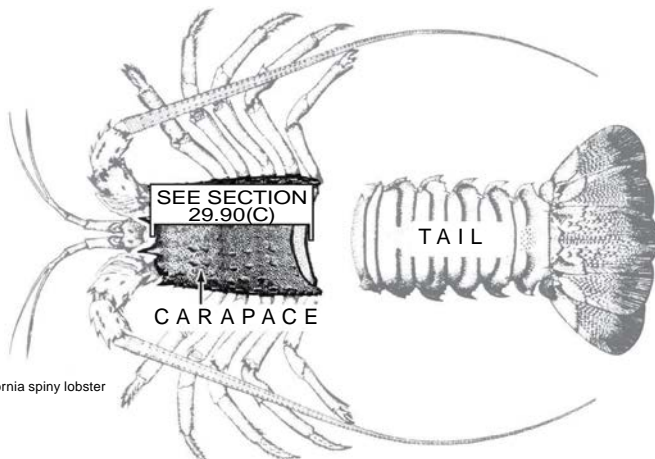

MEASUREMENT METHODS

ALTERNATE LENGTH: Base of foremost spine of dorsal fin, to longest tip of tail

California spiny lobster

Dungeness crab

Pismo clam