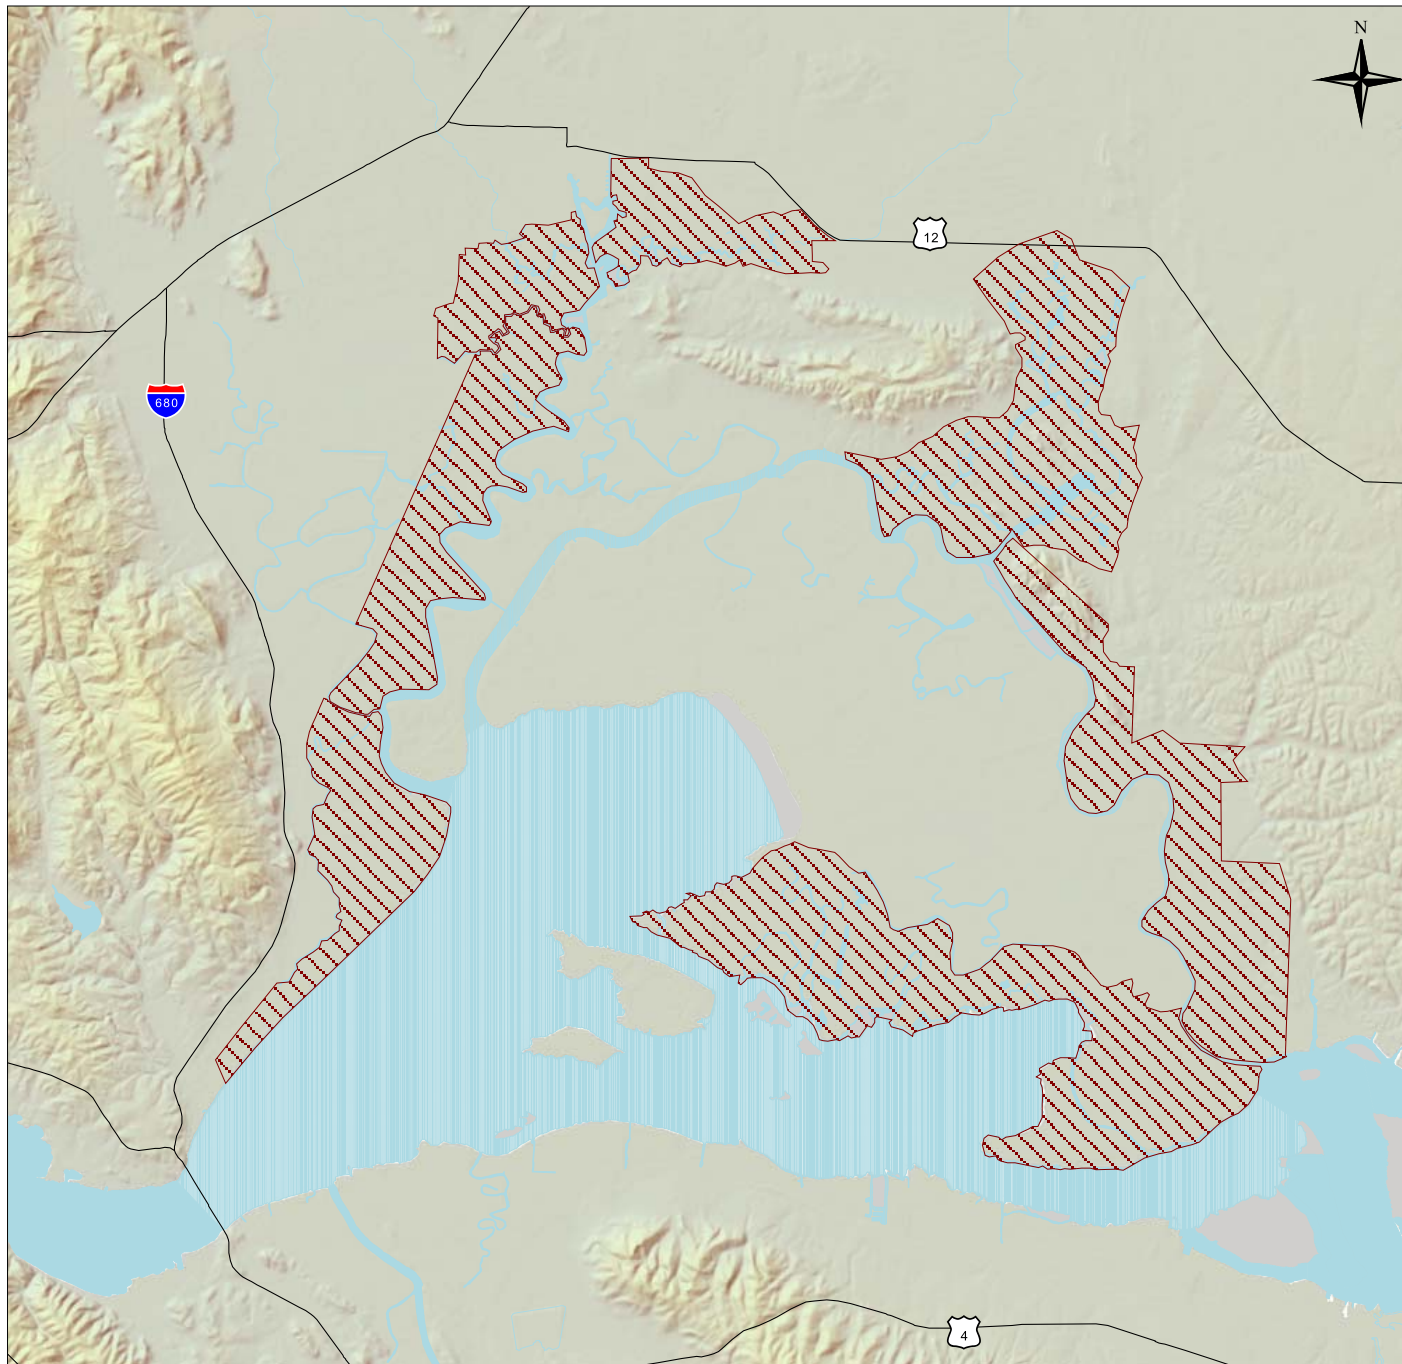

Baylands Ecosystem Tidal Restoration Goals for the Suisun Marsh

SAN FRANCISCO BAY-DELTA
SCIENCE CONSORTIUM

2 0 2 Kilometers