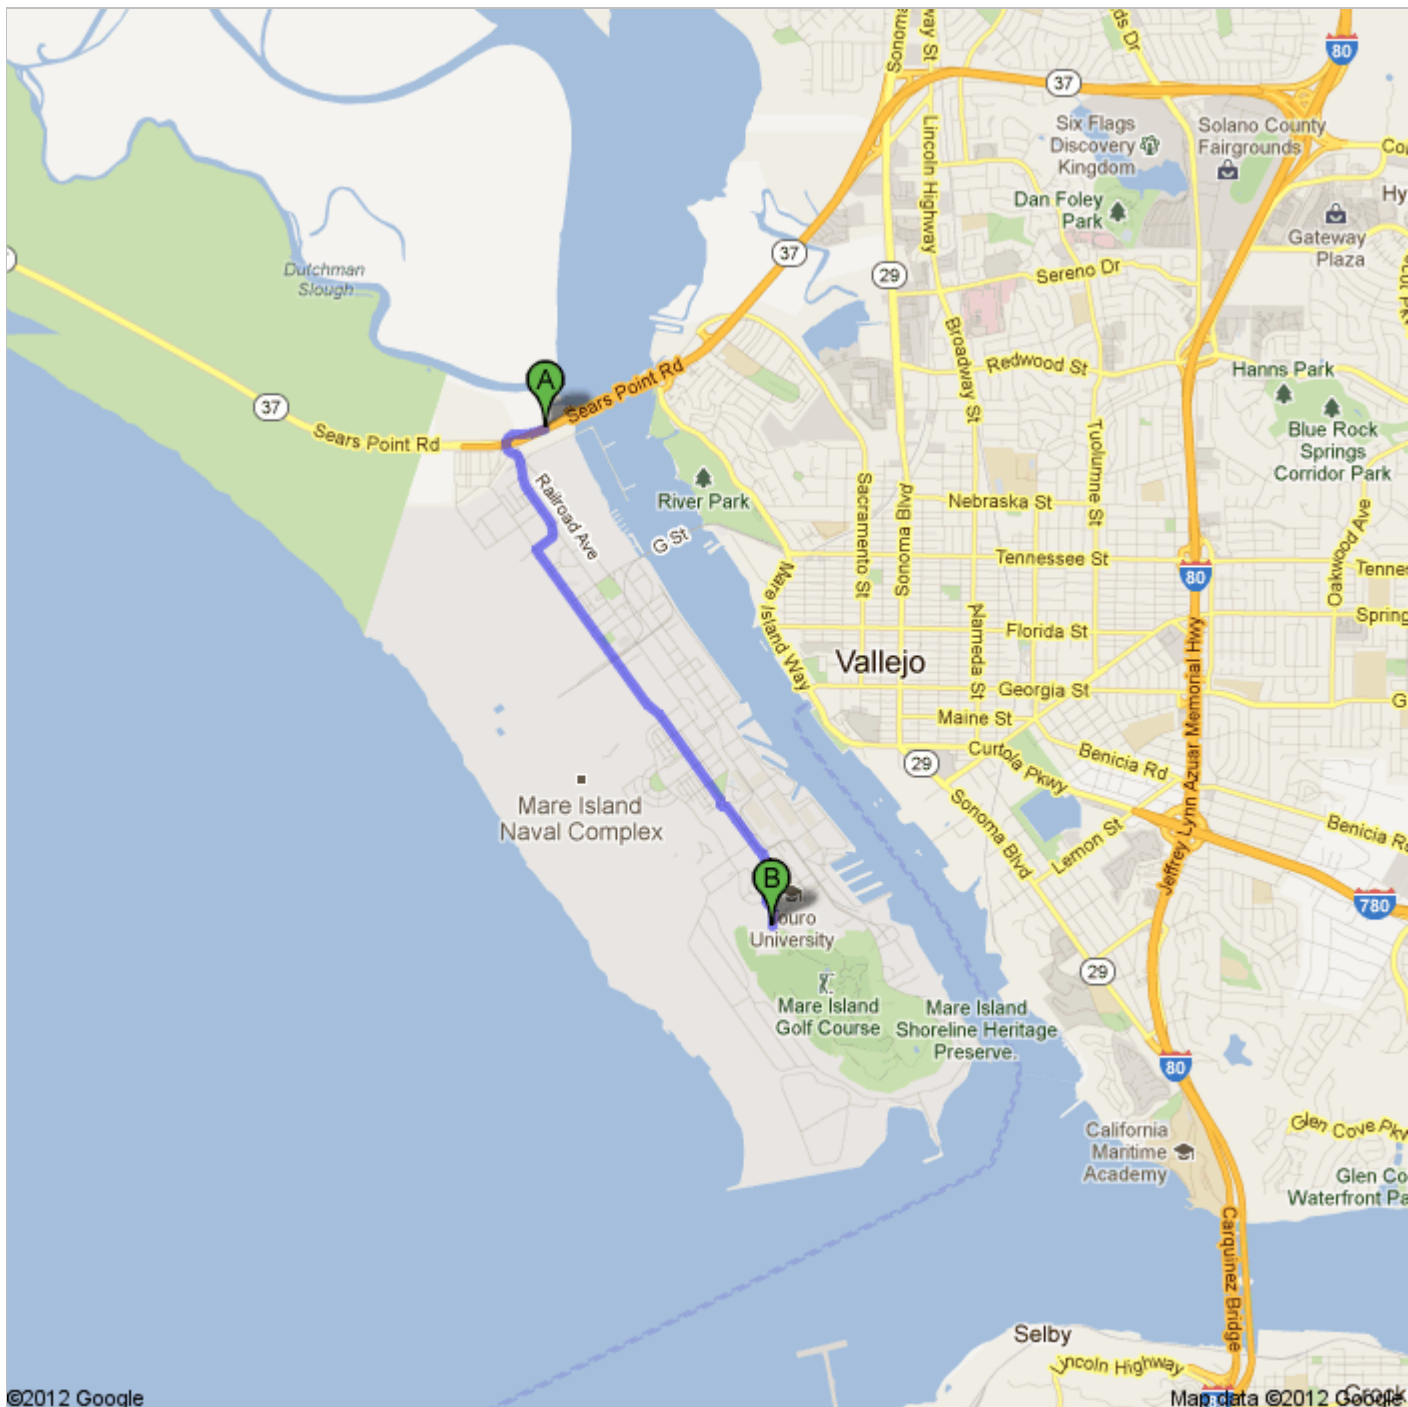

Directions

See attached maps for the location of the meeting.

Directions to 1323 Club Dr, Vallejo, CA 94592
3.0 mi – about 10 mins

Save trees. Go green!

Download Google Maps on your phone at google.com/gmm

©2012 Google

Map data ©2012 Google

 Exit 17

- | | | |
|---|--|---------------------------|
| | 1. Head west on Exit 17 | go 0.1 mi
total 0.1 mi |
| | 2. Continue straight | go 0.2 mi
total 0.3 mi |
| | 3. Continue straight onto Walnut Ave
About 1 min | go 0.3 mi
total 0.7 mi |
|  | 4. Slight right onto J St | go 354 ft
total 0.7 mi |
|  | 5. Turn right to stay on J St | go 0.1 mi
total 0.8 mi |
|  | 6. Turn left onto Azuar Ave
About 5 mins | go 1.5 mi
total 2.3 mi |
|  | 7. At the traffic circle, continue straight to stay on Azuar Ave
About 1 min | go 0.3 mi
total 2.6 mi |
|  | 8. Turn right onto Club Dr | go 0.1 mi
total 2.7 mi |
|  | 9. Take the 1st right to stay on Club Dr | go 0.2 mi
total 2.9 mi |
|  | 10. Slight right to stay on Club Dr
Destination will be on the right | go 374 ft
total 3.0 mi |