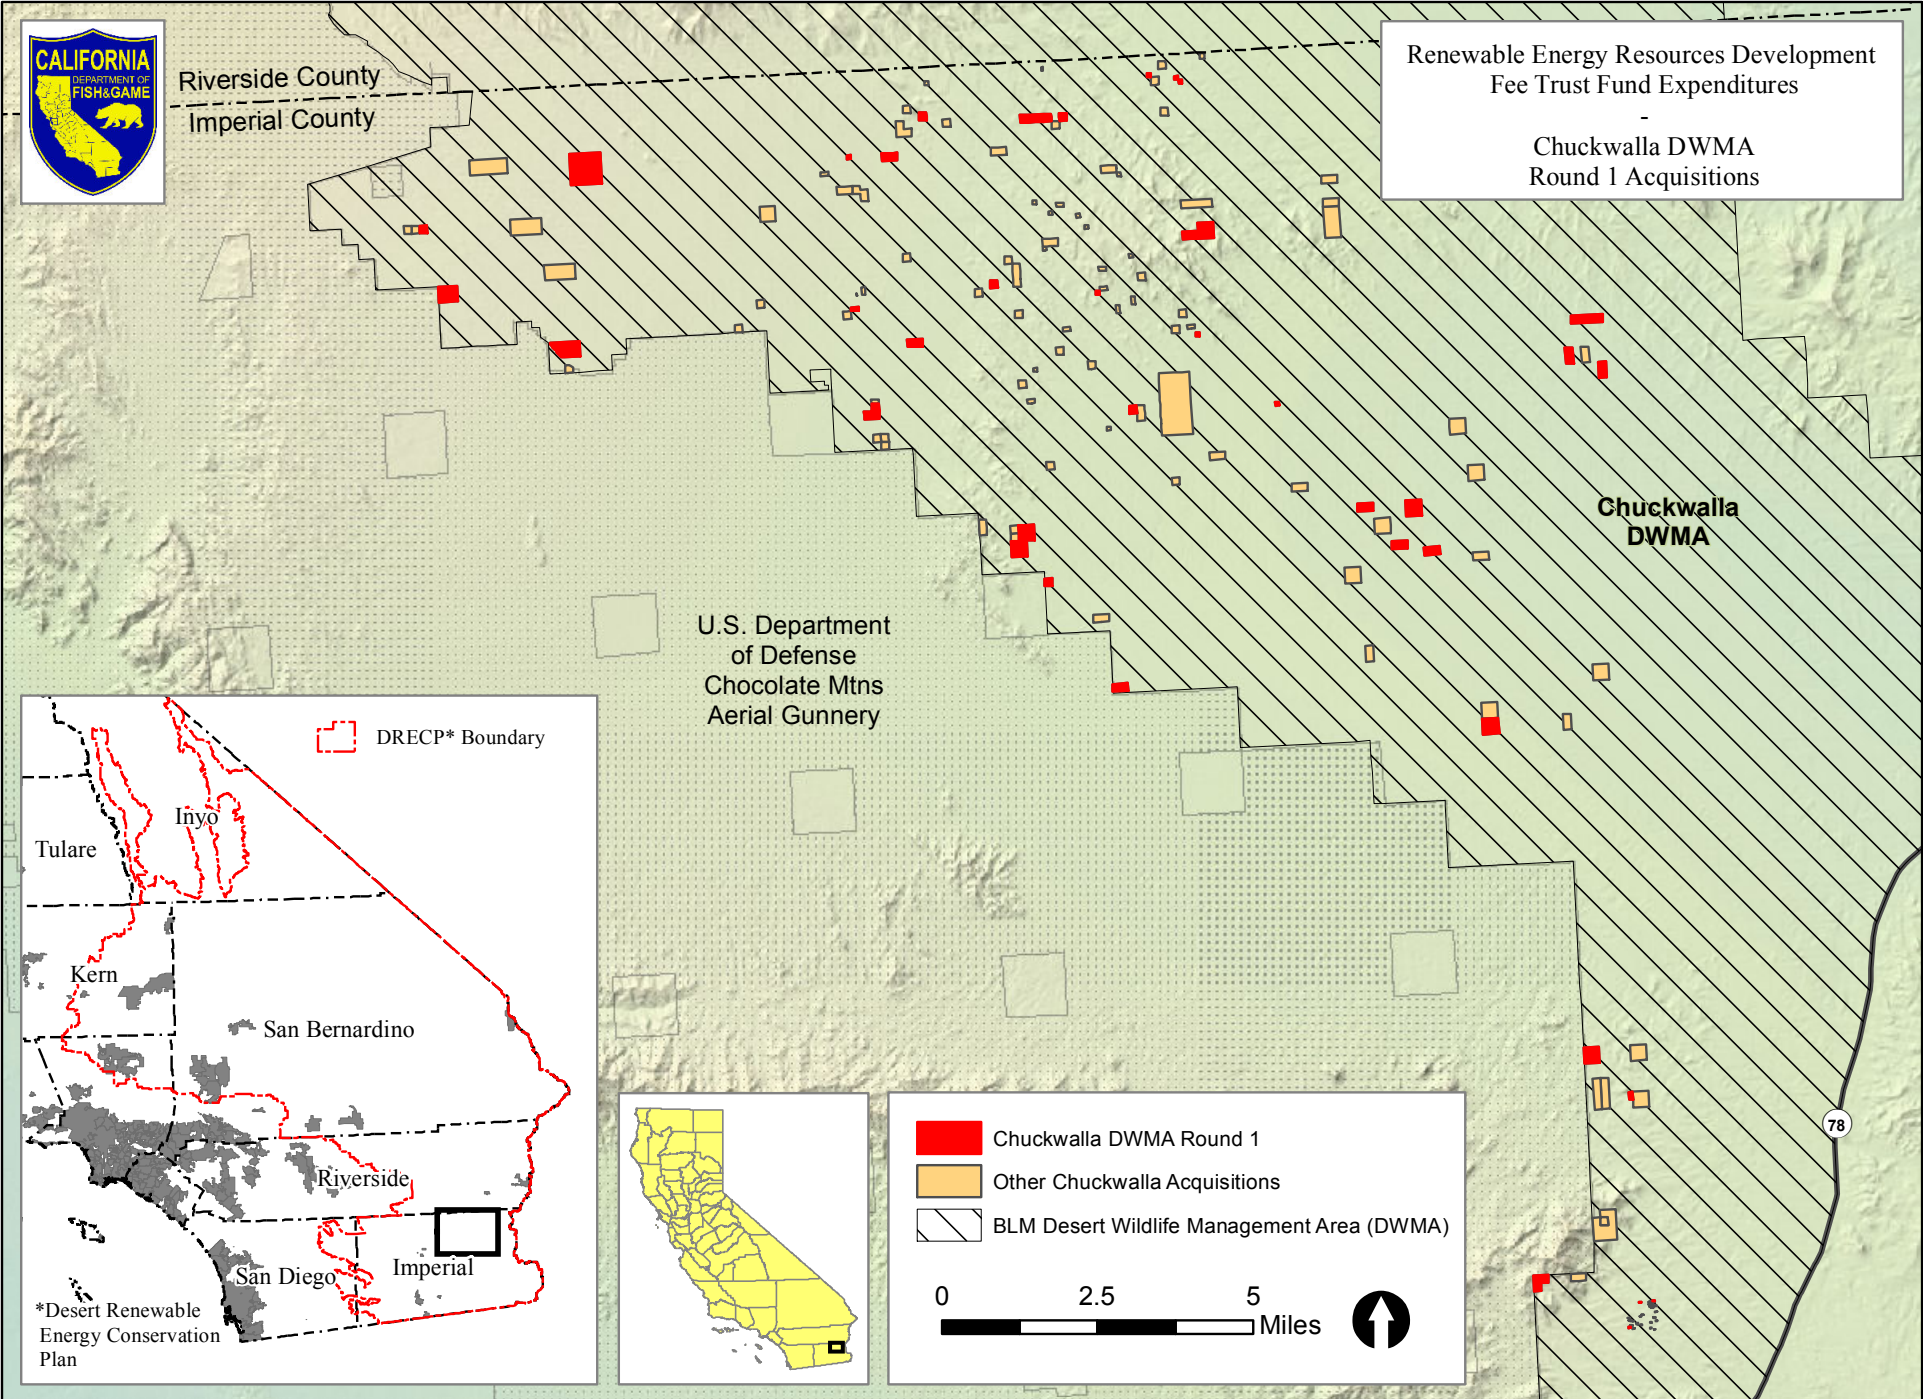

Riverside County  
Imperial County

Renewable Energy Resources Development  
Fee Trust Fund Expenditures  
-  
Chuckwalla DWMA  
Round 1 Acquisitions

- Chuckwalla DWMA Round 1
- Other Chuckwalla Acquisitions
- BLM Desert Wildlife Management Area (DWMA)

0      2.5      5  
Miles