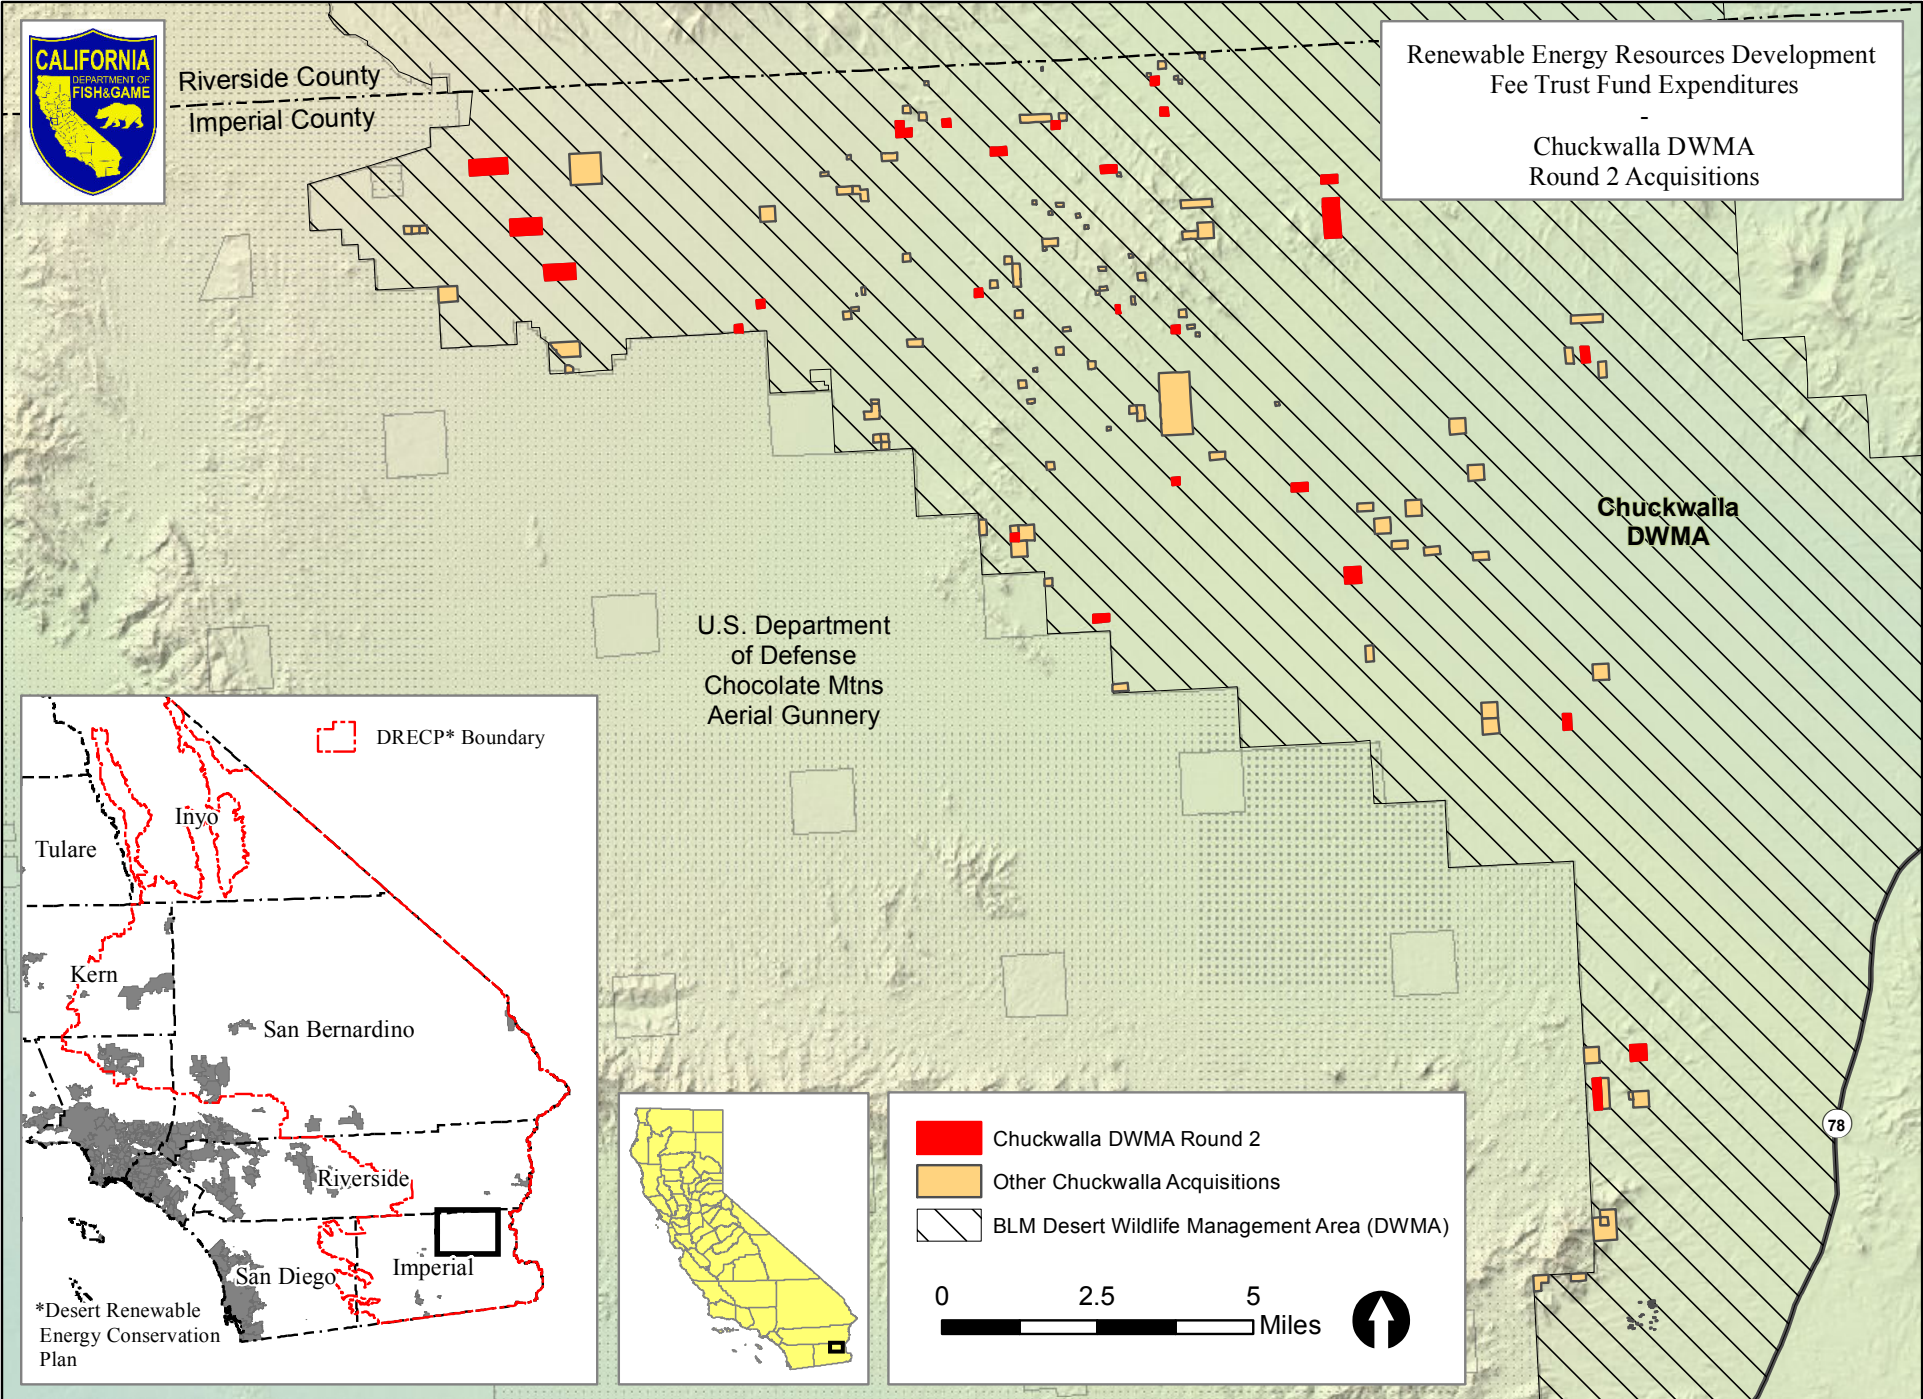

Riverside County
Imperial County

Renewable Energy Resources Development
Fee Trust Fund Expenditures
-
Chuckwalla DWMA
Round 2 Acquisitions

- Chuckwalla DWMA Round 2
- Other Chuckwalla Acquisitions
- BLM Desert Wildlife Management Area (DWMA)

0 2.5 5
Miles