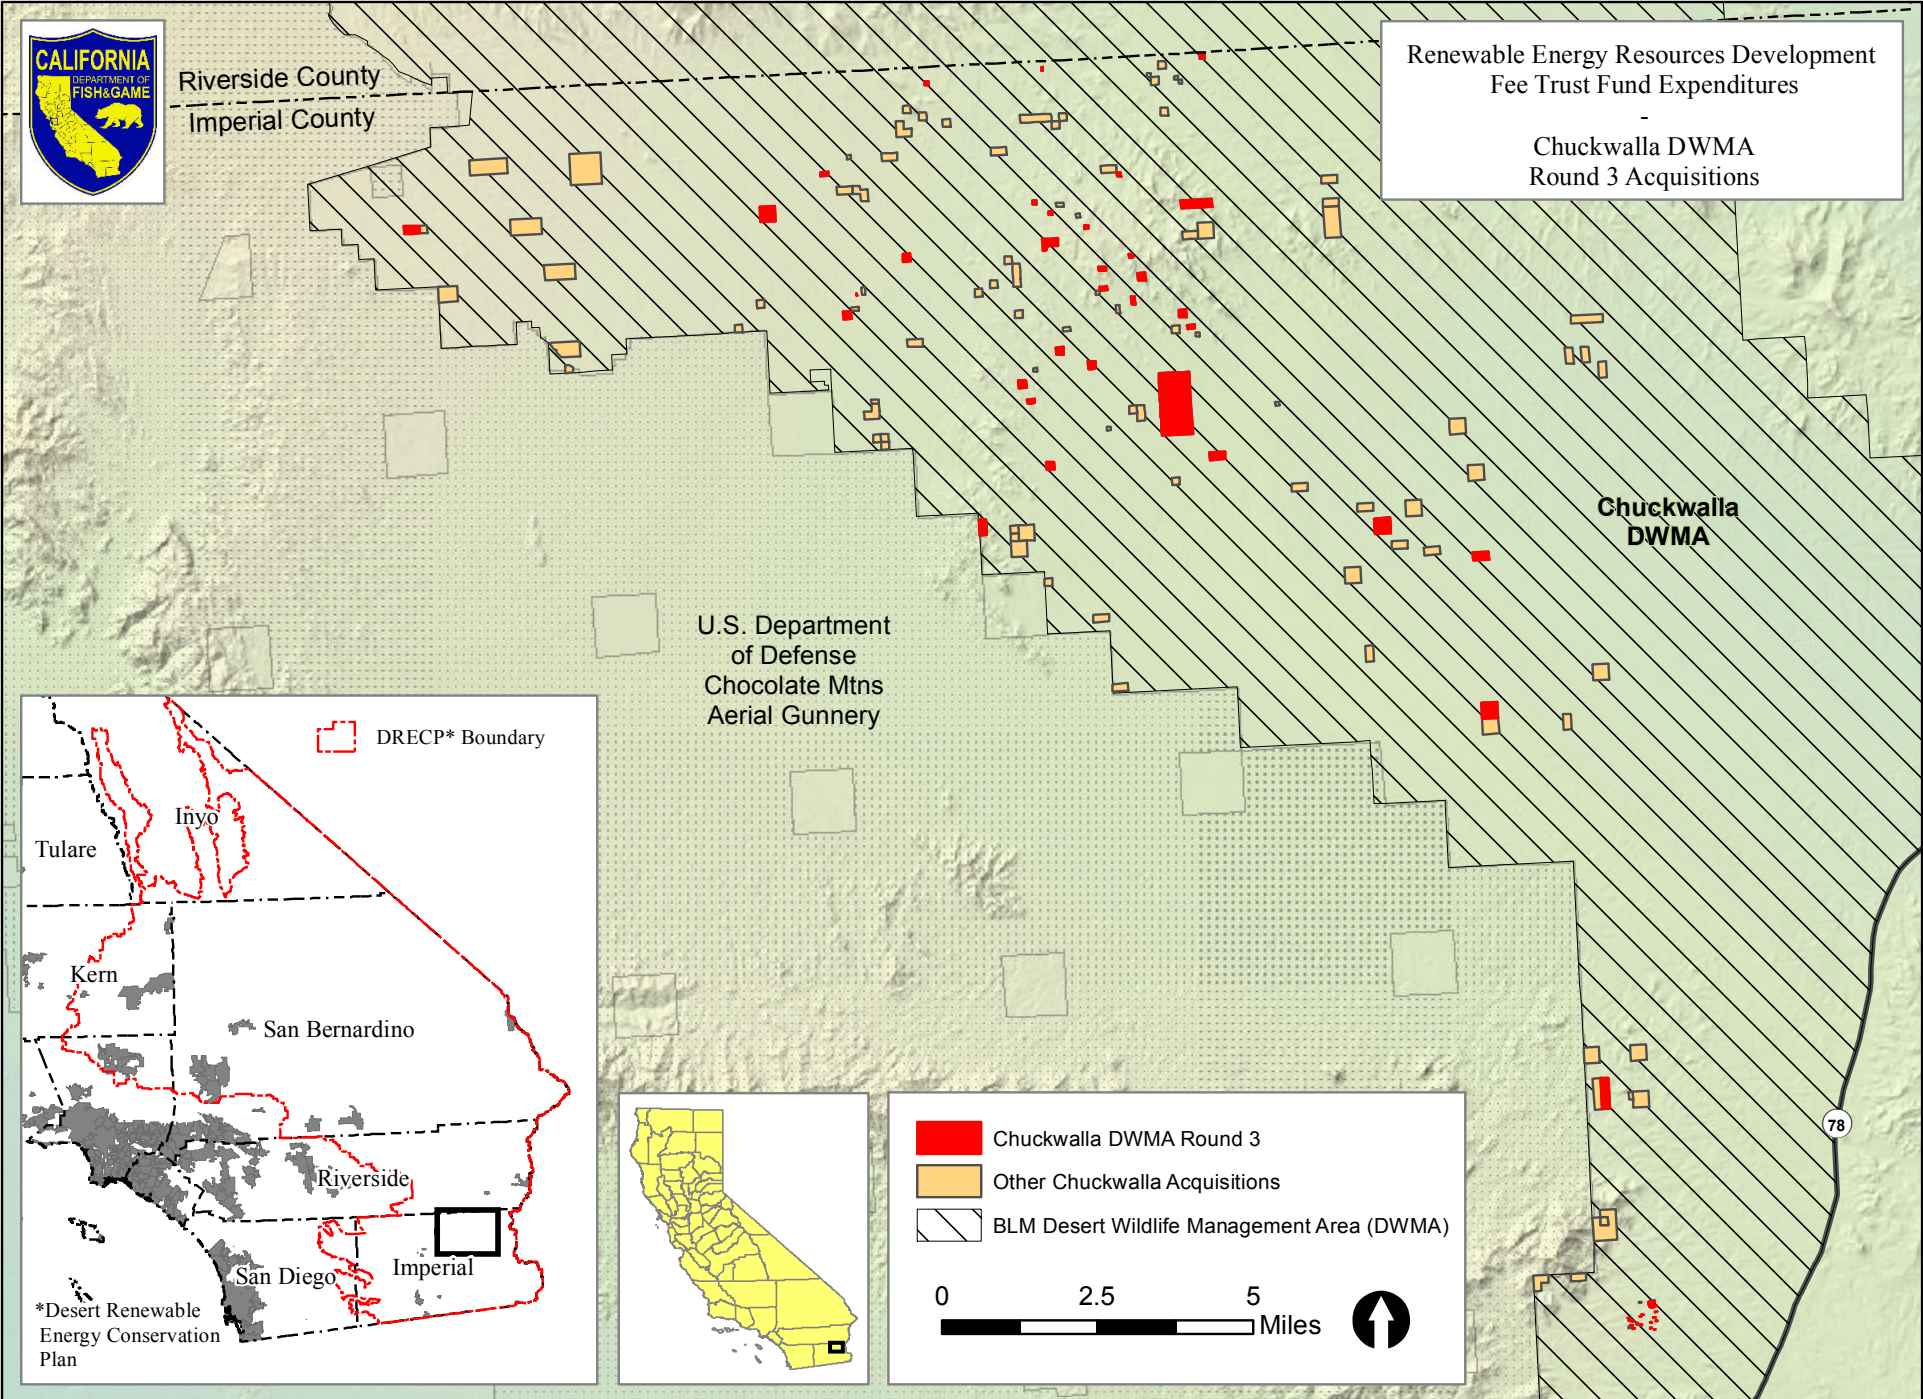

Riverside County
Imperial County

Renewable Energy Resources Development
Fee Trust Fund Expenditures
-
Chuckwalla DWMA
Round 3 Acquisitions

- Chuckwalla DWMA Round 3
- Other Chuckwalla Acquisitions
- BLM Desert Wildlife Management Area (DWMA)

0 2.5 5
Miles