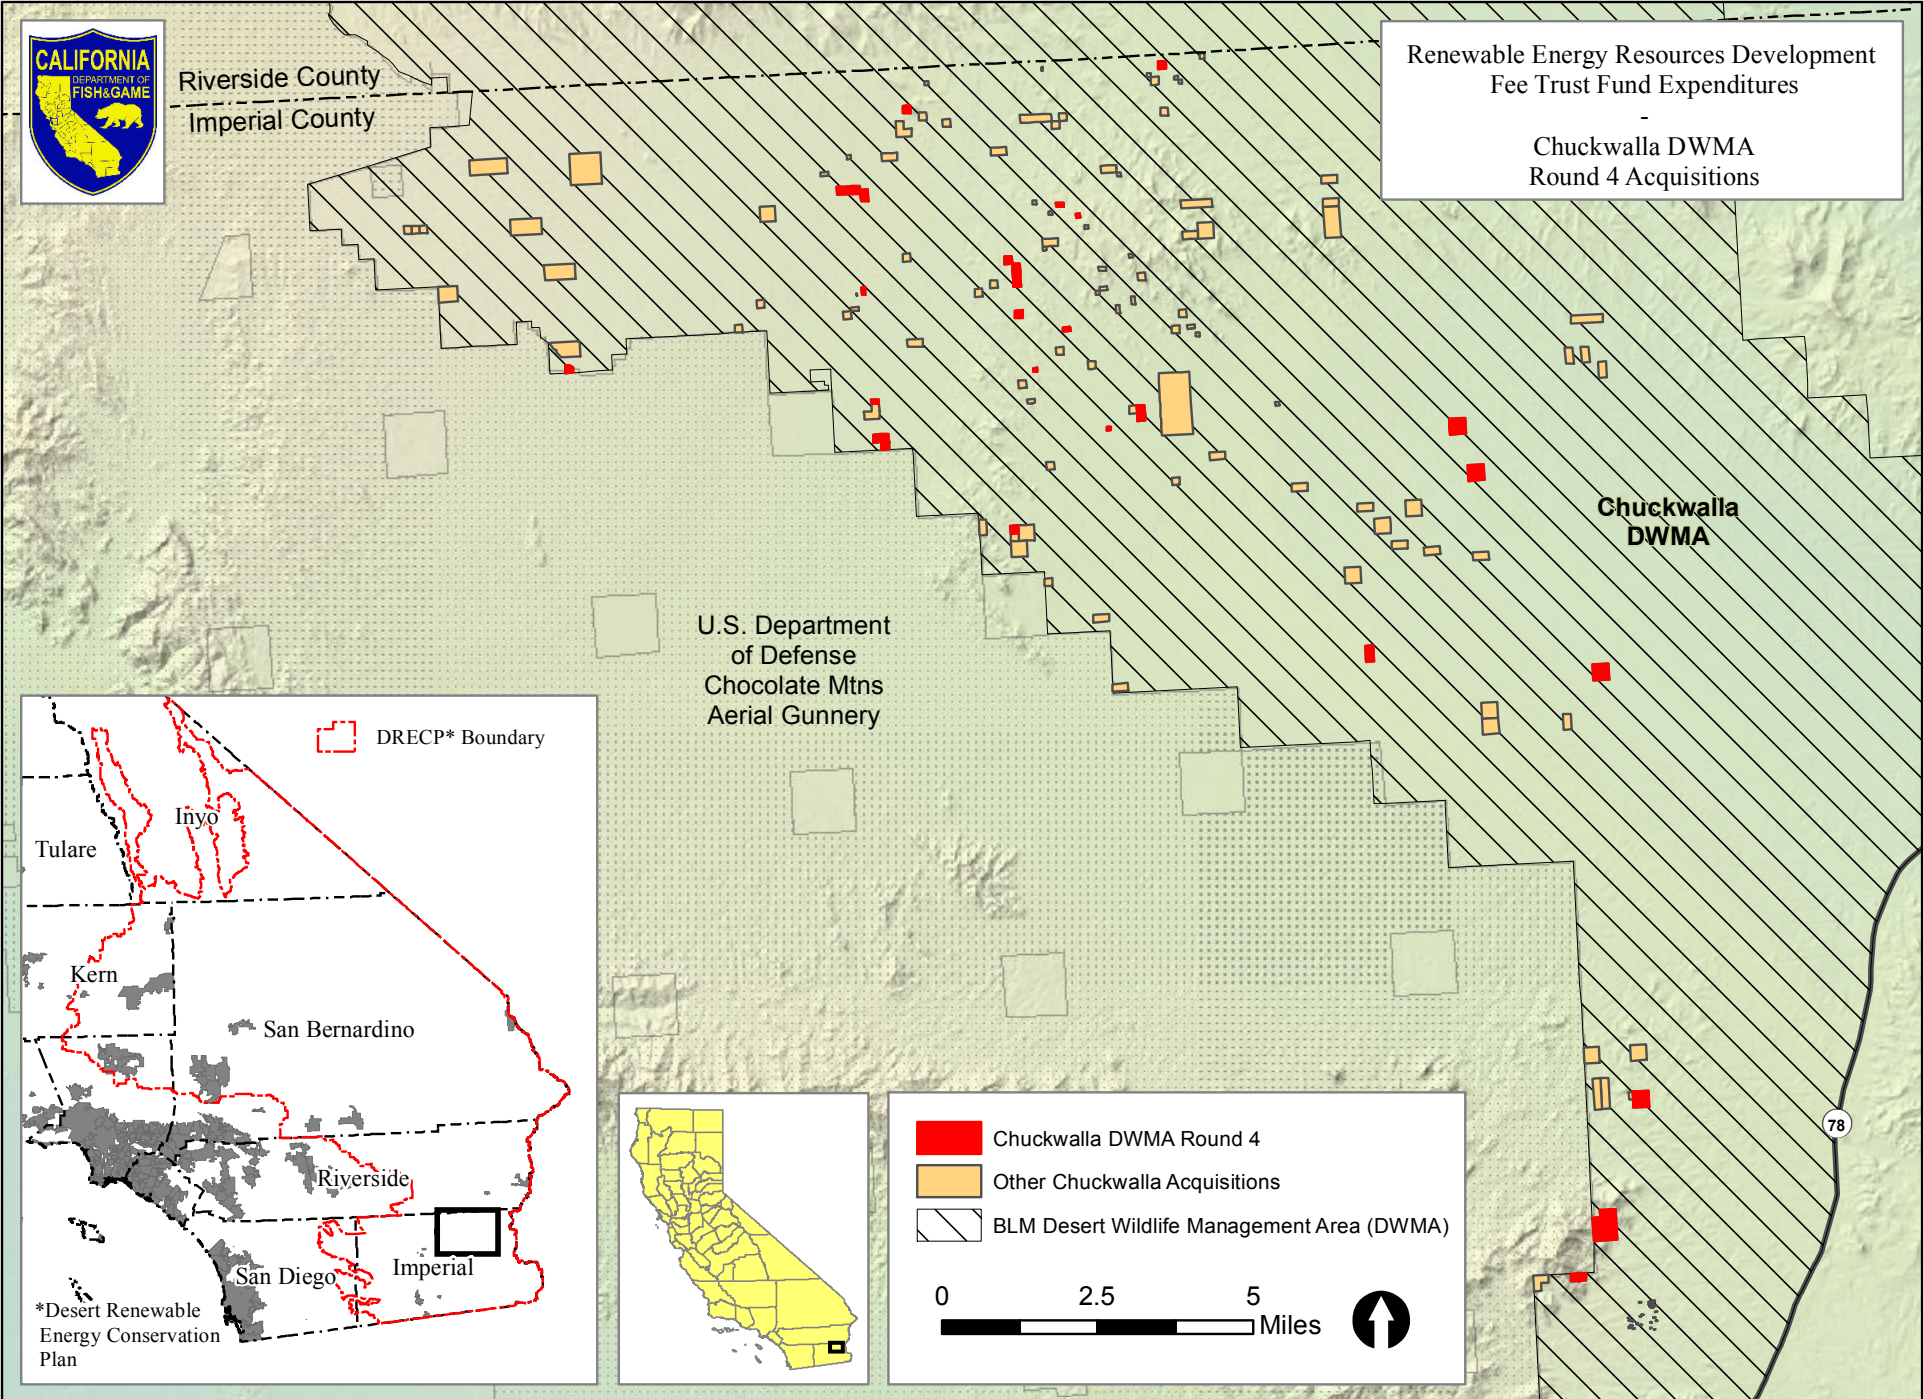

Riverside County
Imperial County

Renewable Energy Resources Development
Fee Trust Fund Expenditures
-
Chuckwalla DWMA
Round 4 Acquisitions

- Chuckwalla DWMA Round 4
- Other Chuckwalla Acquisitions
- BLM Desert Wildlife Management Area (DWMA)

0 2.5 5
Miles