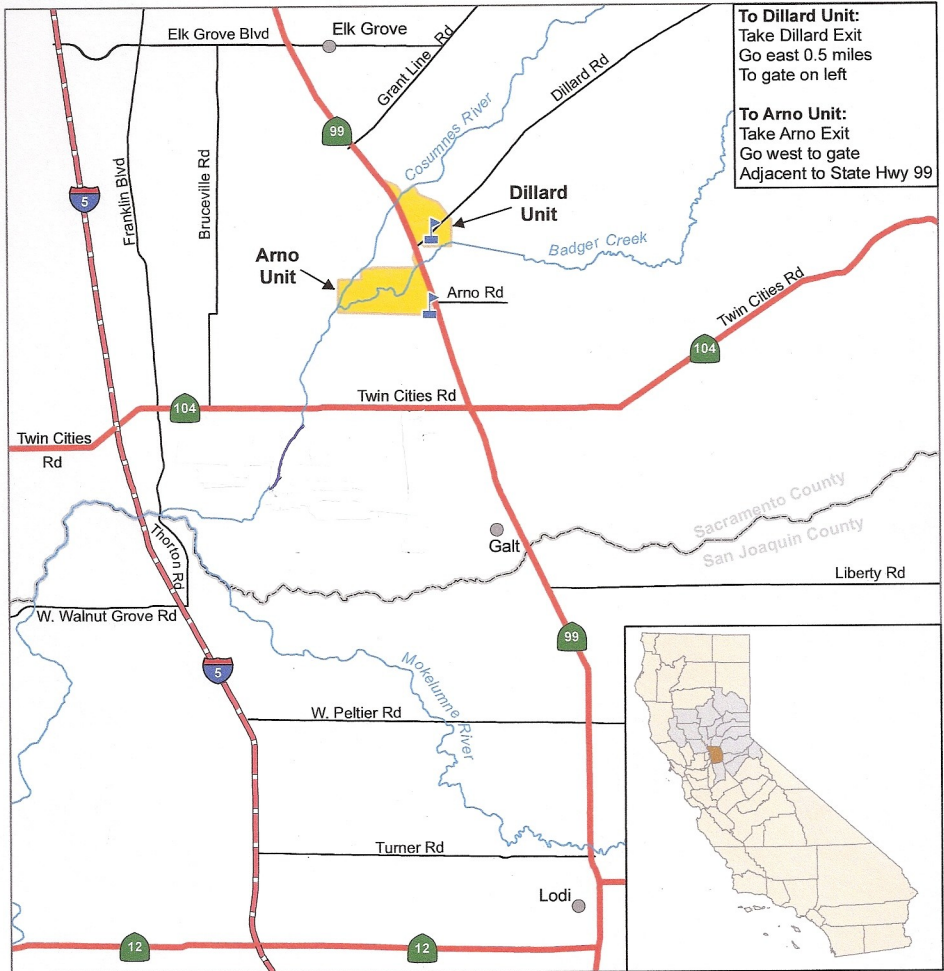

California Department of Fish and Game North Central Region DOVE HUNTING MAP - COSUMNES RIVER PRESERVE Sacramento County

To Dillard Unit:
Take Dillard Exit
Go east 0.5 miles
To gate on left

To Arno Unit:
Take Arno Exit
Go west to gate
Adjacent to State Hwy 99

	Cosumnes River Preserve		Interstate Highway		River / Creek
	Check Station		State Highway		Road