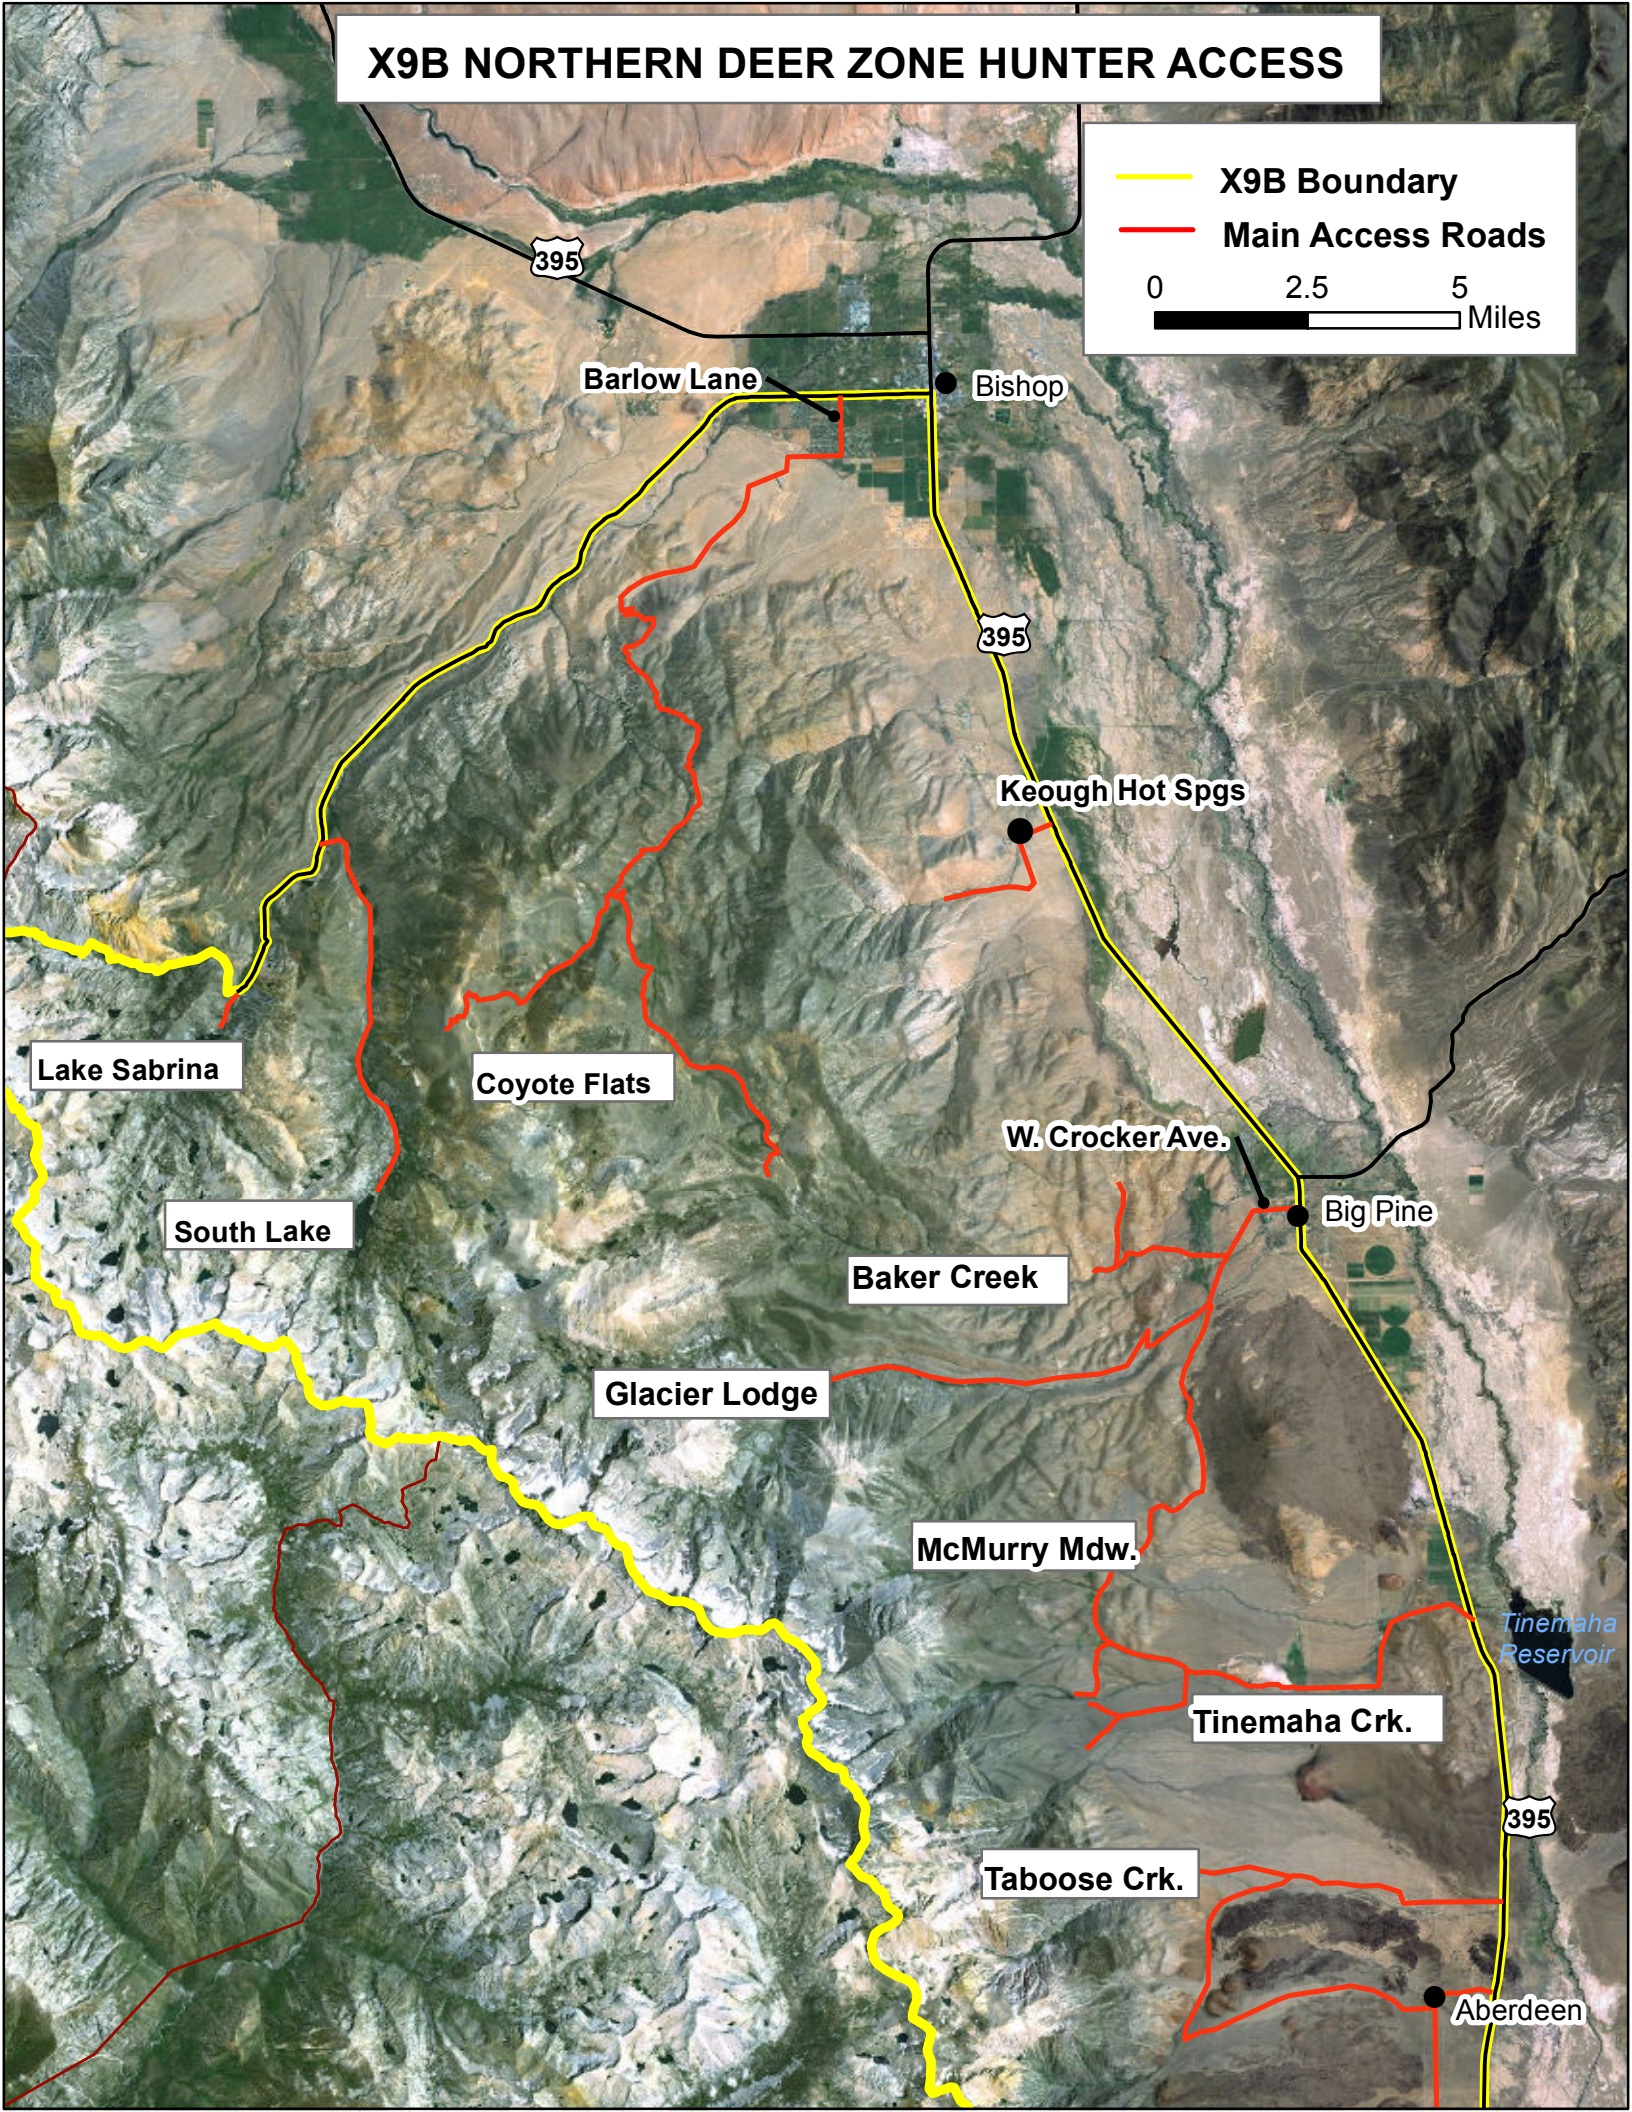

X9B NORTHERN DEER ZONE HUNTER ACCESS

395

Barlow Lane

Bishop

395

Keough Hot Spgs

Lake Sabrina

Coyote Flats

South Lake

W. Crocker Ave.

Big Pine

Baker Creek

Glacier Lodge

McMurry Mdw.

Tinemaha Reservoir

Tinemaha Crk.

395

Taboose Crk.

Aberdeen