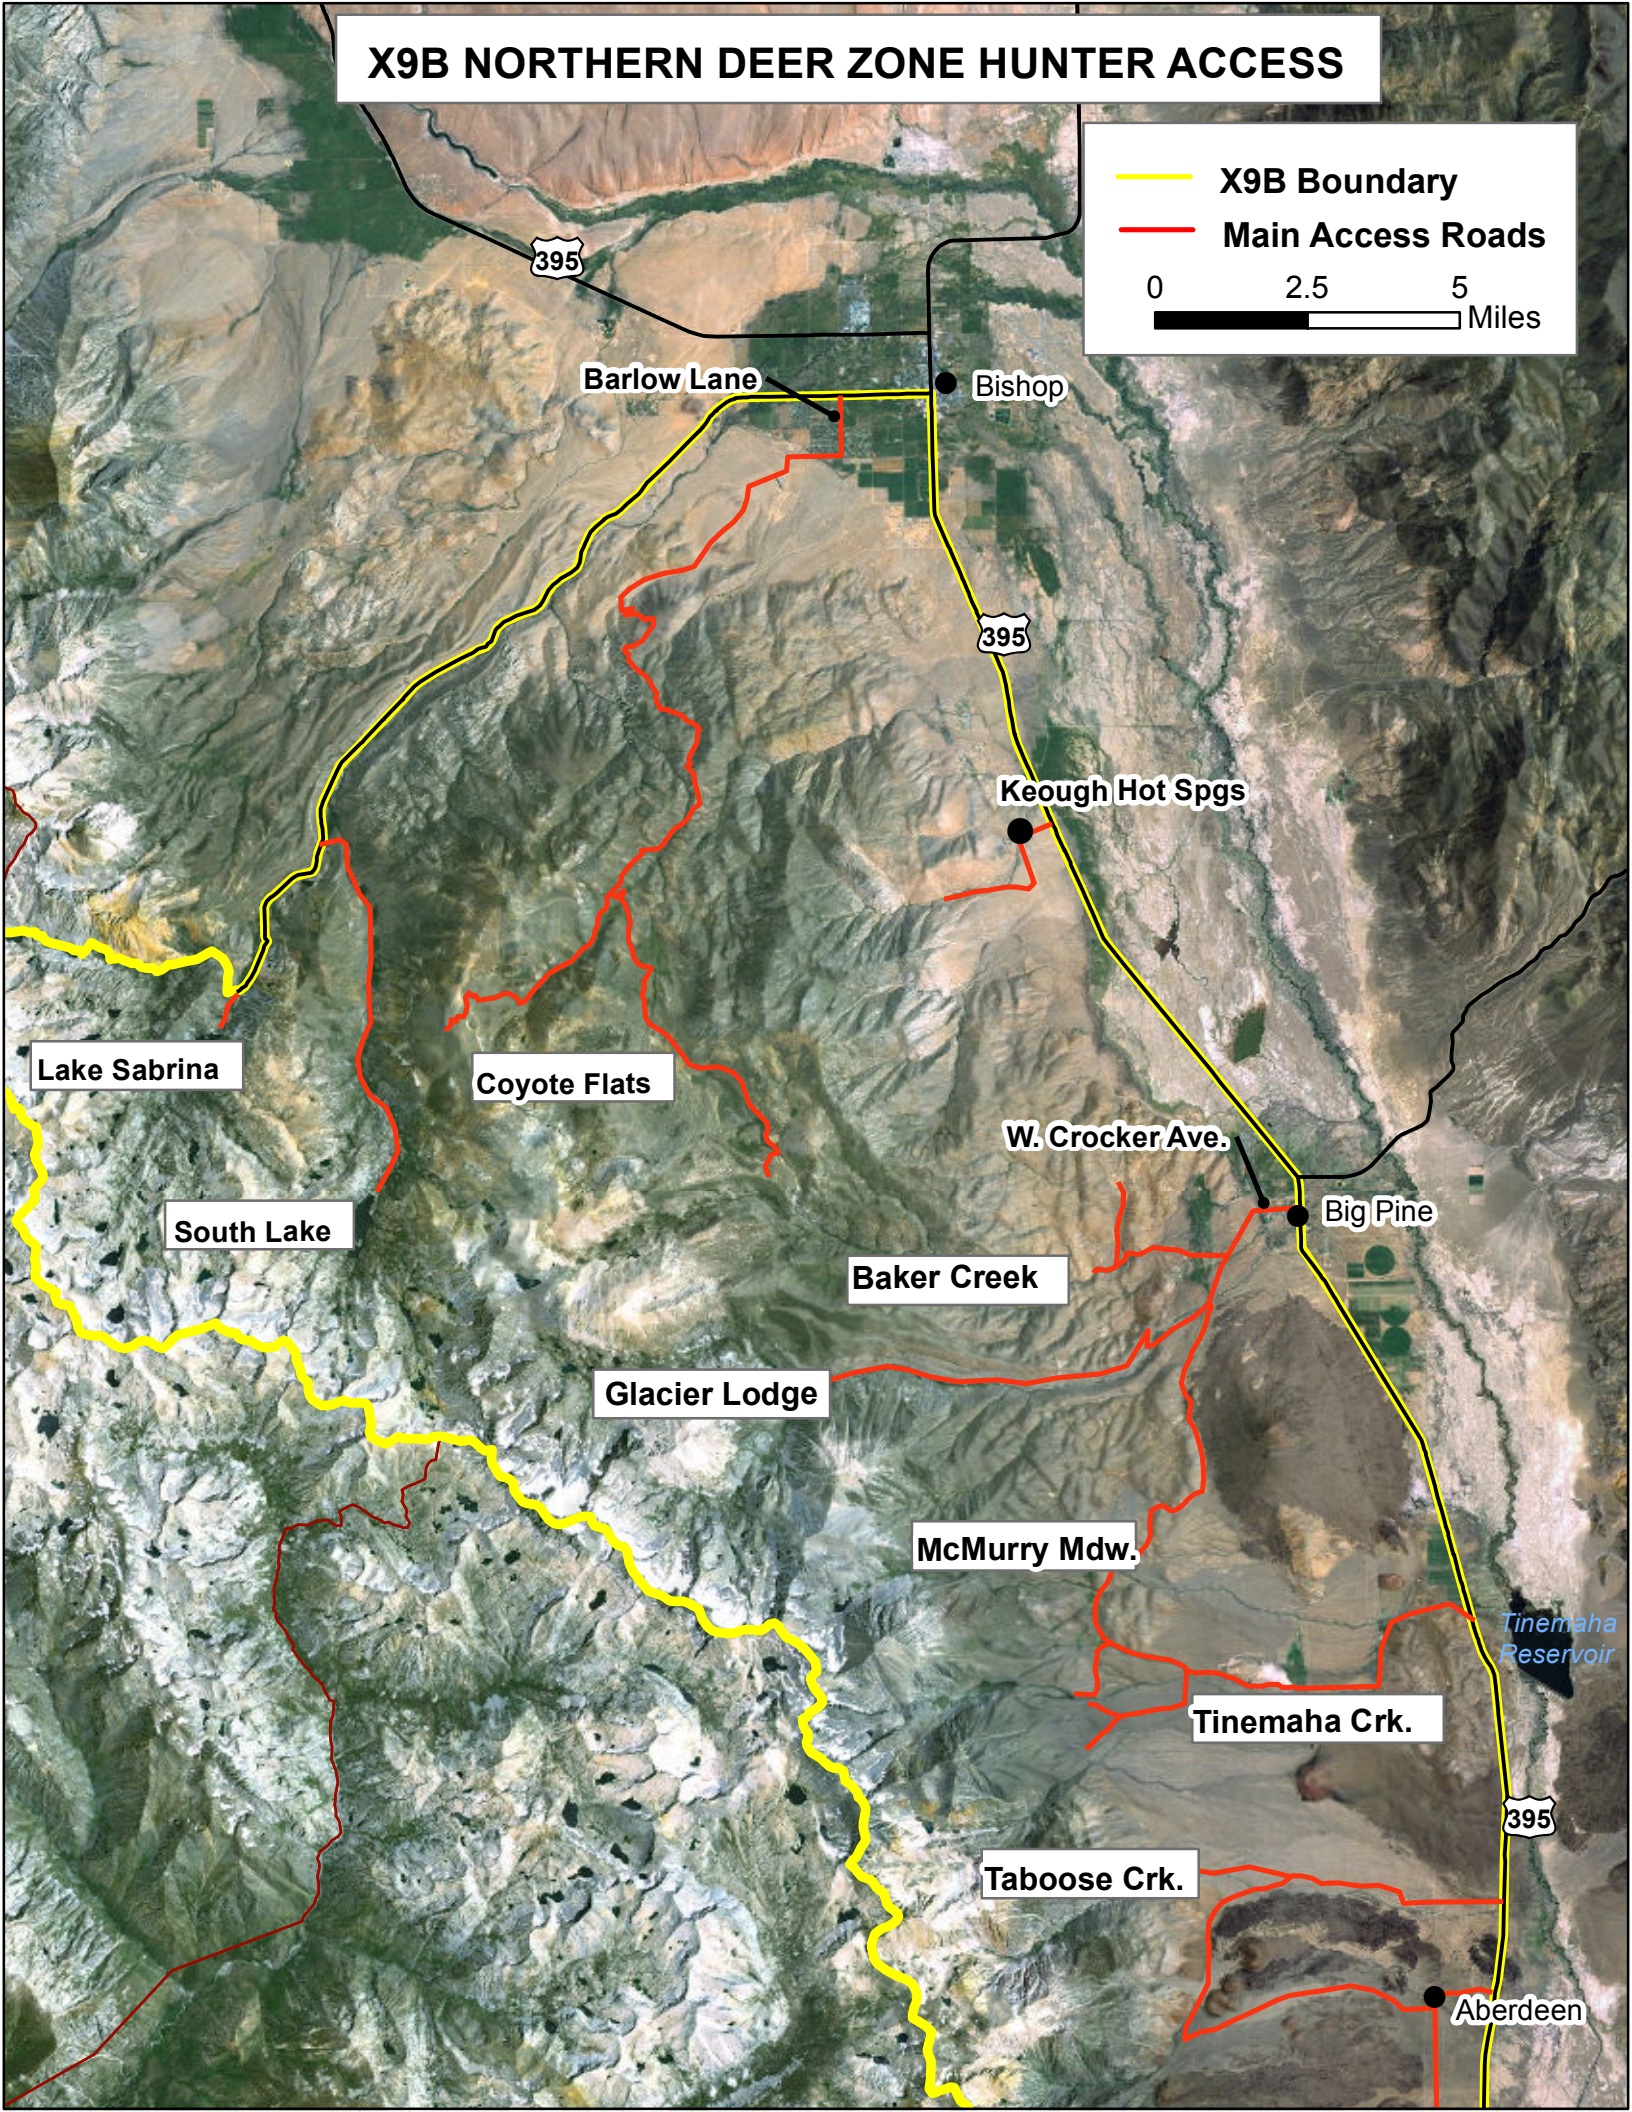

X9B NORTHERN DEER ZONE HUNTER ACCESS

395

Barlow Lane

Bishop

395

Keough Hot Spgs

Lake Sabrina

Coyote Flats

South Lake

W. Crocker Ave.

Big Pine

Baker Creek

Glacier Lodge

McMurry Mdw.

Tinemaha Reservoir

Tinemaha Crk.

Taboose Crk.

395

Aberdeen