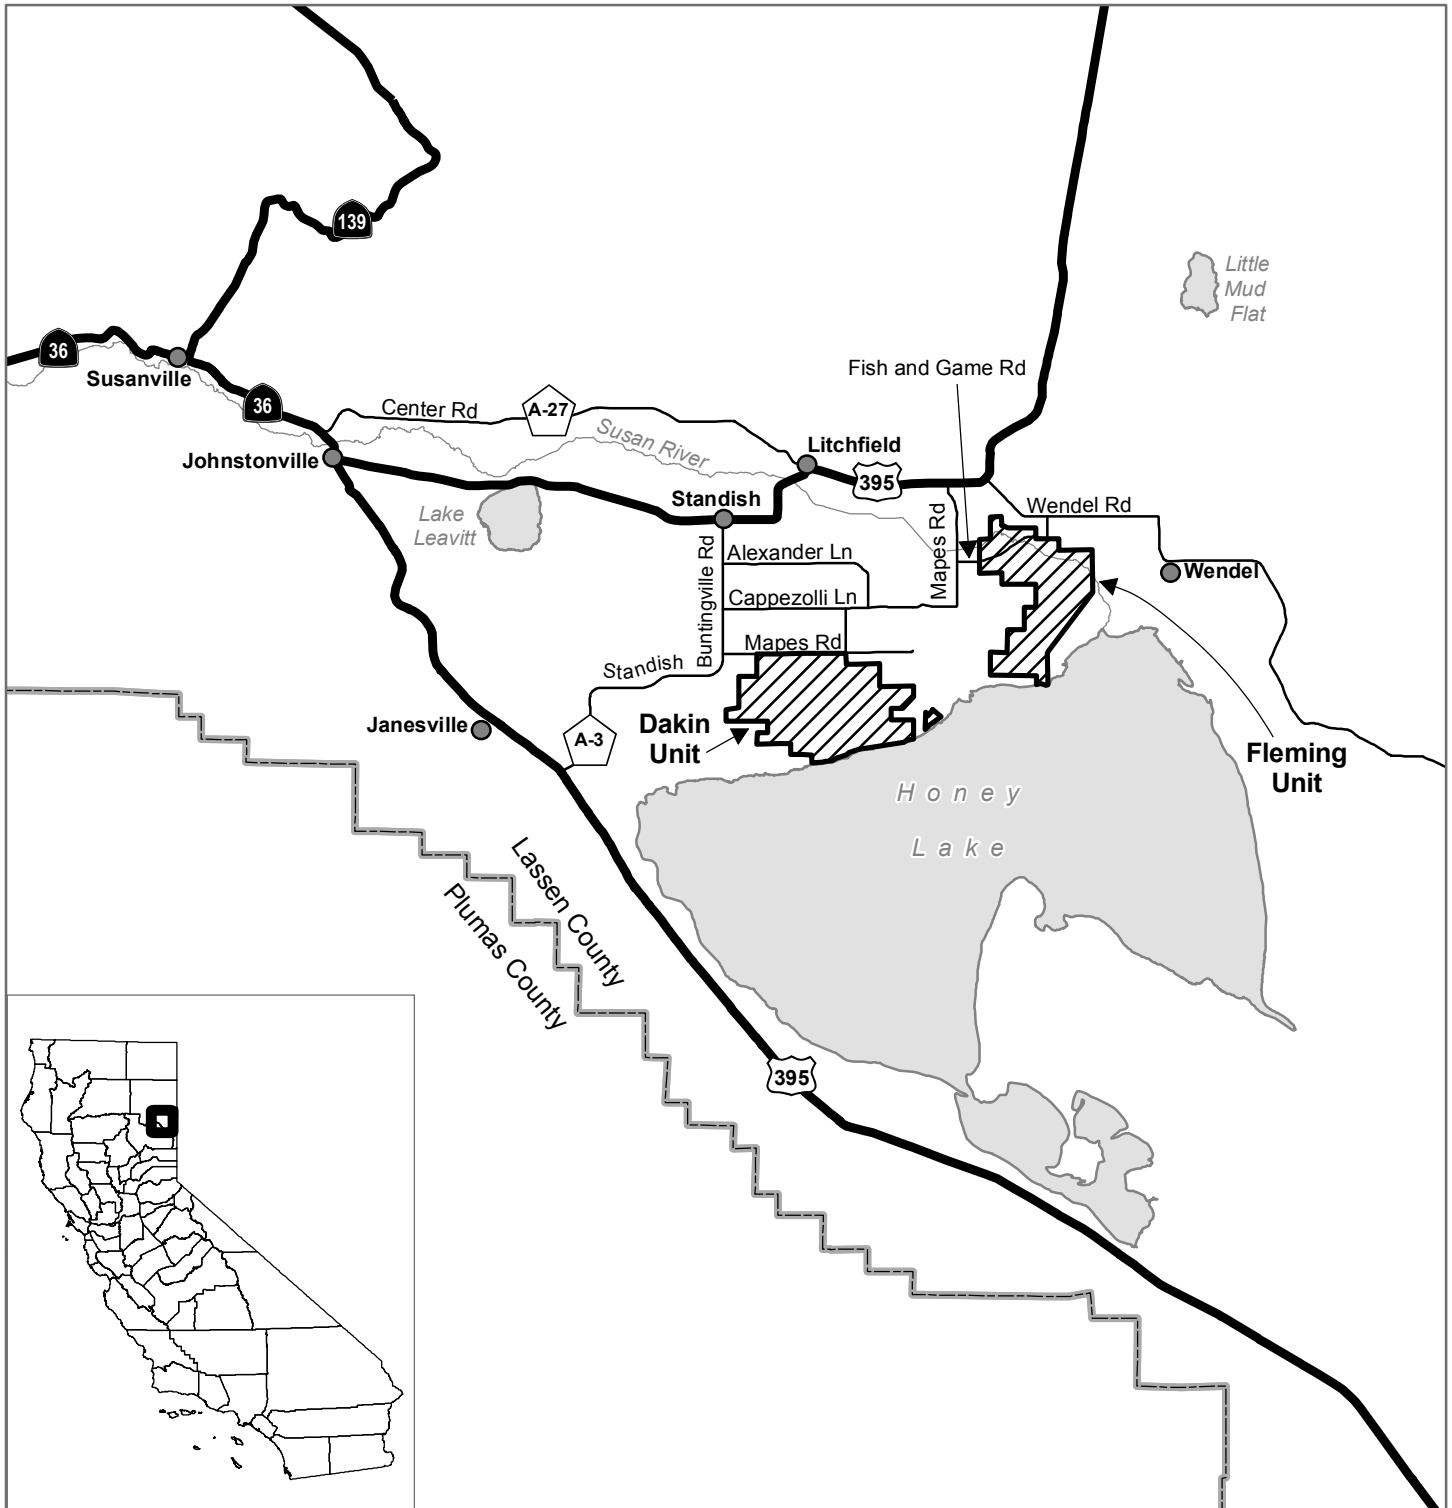

**California Department of Fish and Game
Northern Region
PHEASANT HUNTING MAP
HONEY LAKE WILDLIFE AREA
Lassen County**

DRAFT

	Honey Lake Wildlife Area		Highway
	County		Local Road
	Lake		River