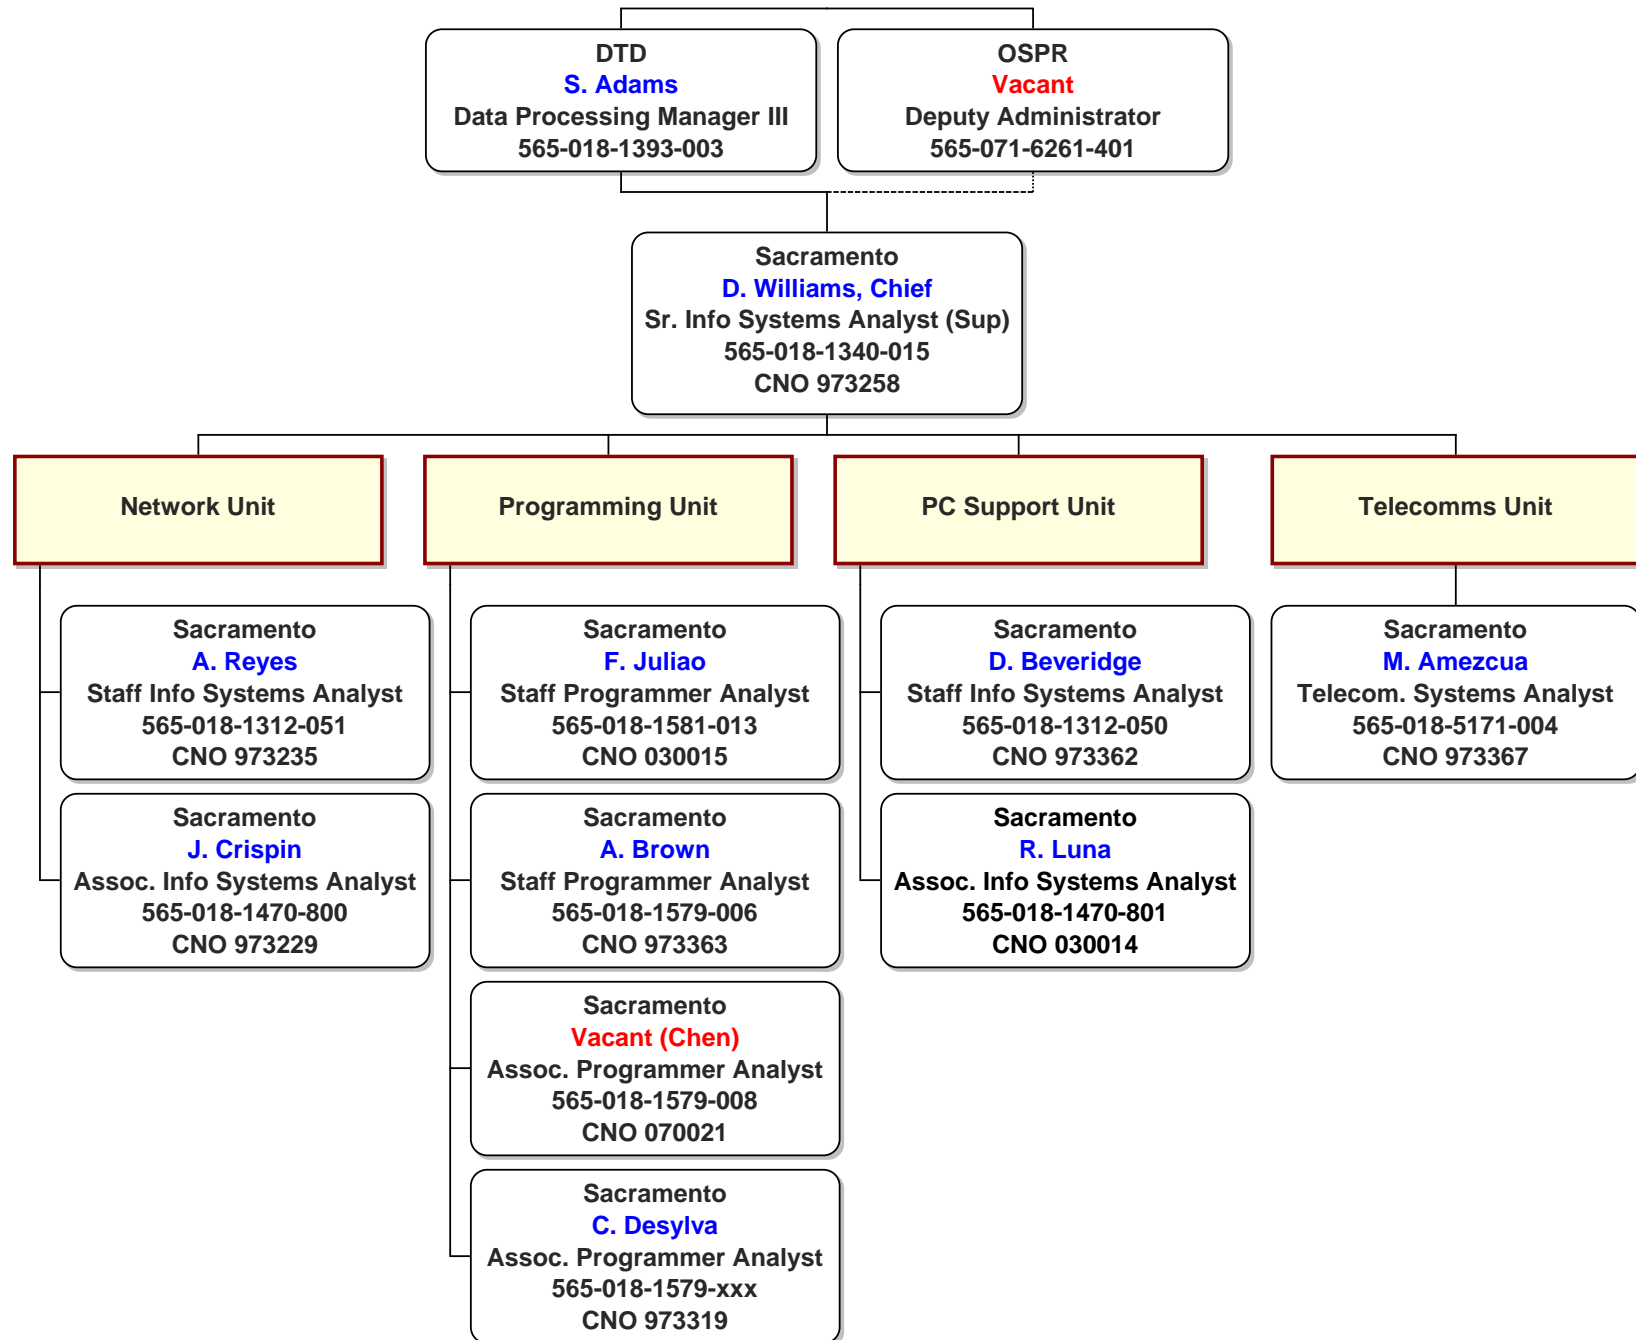

# OFFICE OF SPILL PREVENTION AND RESPONSE Executive Branch

OFFICE OF SPILL PREVENTION AND RESPONSE  
Enforcement Branch

# OFFICE OF SPILL PREVENTION AND RESPONSE Environmental Field Response Branch

## Information Technology Operations Branch

# OFFICE OF SPILL PREVENTION AND RESPONSE Public and External Affairs Program

**OFFICE OF SPILL PREVENTION AND RESPONSE  
Resource Restoration Program**