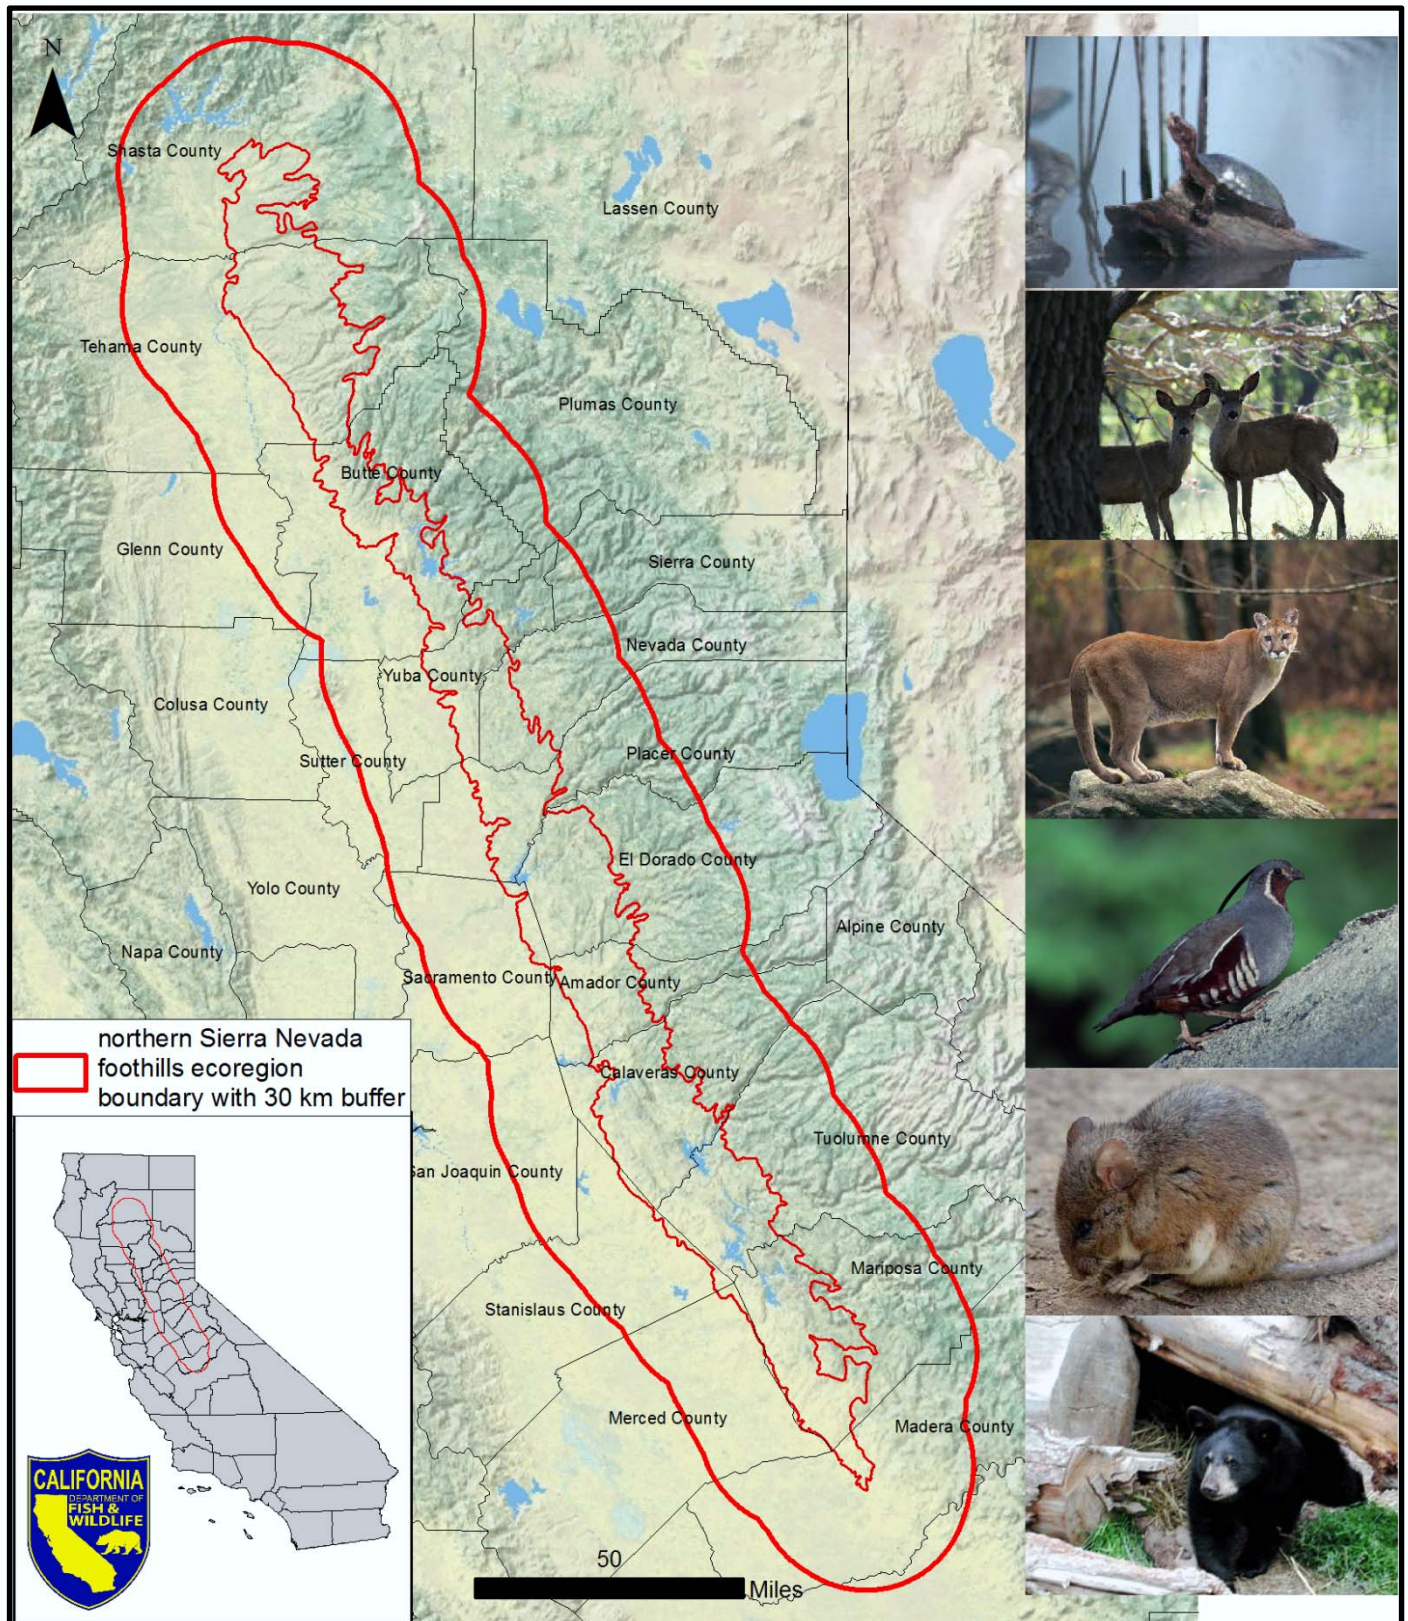

Northern Sierra Nevada Foothills Wildlife Connectivity Project

Additional project information is available at our website: <http://www.dfg.ca.gov/biogeodata/projects/connectivity.asp>

Data sources: ESRI US Topographic Map, USFWS National Digital Library