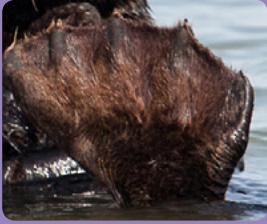

# Did *you* know?

...You can tell a sea otter and river otter apart by looking at them.

Stout, round head

Nicole LaRoche

Chris Paul

Narrow, pointed head

Flattened, paddle-like tail

Aquarium of Pacific

Slender, pointed tail

Webbed, paddle-like back feet

Joe Tomlioni

Webbed hind paws

Sea Otter

River Otter

Nicole LaRoche

Support California's sea otters by making a voluntary contribution on Line 410 of your state income tax return.