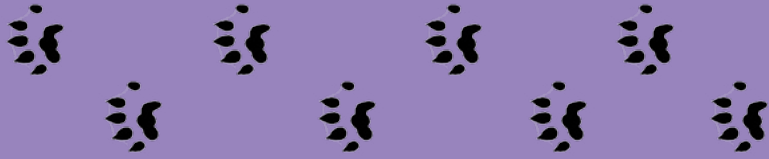

# Did *you* know?

...You can tell a sea otter and river otter apart by looking at them.

Stout, round head

Nicole LaRoche

Chris Paul

Narrow, pointed head

Flattened, paddle-like tail

Aquarium of Pacific

Slender, pointed tail

Webbed, paddle-like back feet

Joe Tomlioni

Webbed hind paws

Sea Otter

River Otter

Nicole LaRoche

Support California's sea otters by making a voluntary contribution on Line 410 of your state income tax return.