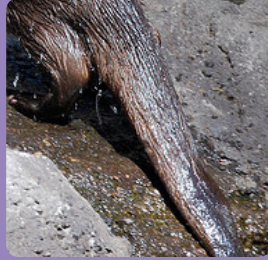

# Did *you* know?

...You can tell a sea otter and river otter apart by looking at them.

Stout, round head

Nicole LaRoche

Chris Paul

Narrow, pointed head

Flattened, paddle-like tail

Aquarium of Pacific

Slender, pointed tail

Webbed, paddle-like back feet

Joe Tomlioni

Webbed hind paws

Sea Otter

River Otter

Nicole LaRoche

Support California's sea otters by making a voluntary contribution on Line 410 of your state income tax return.